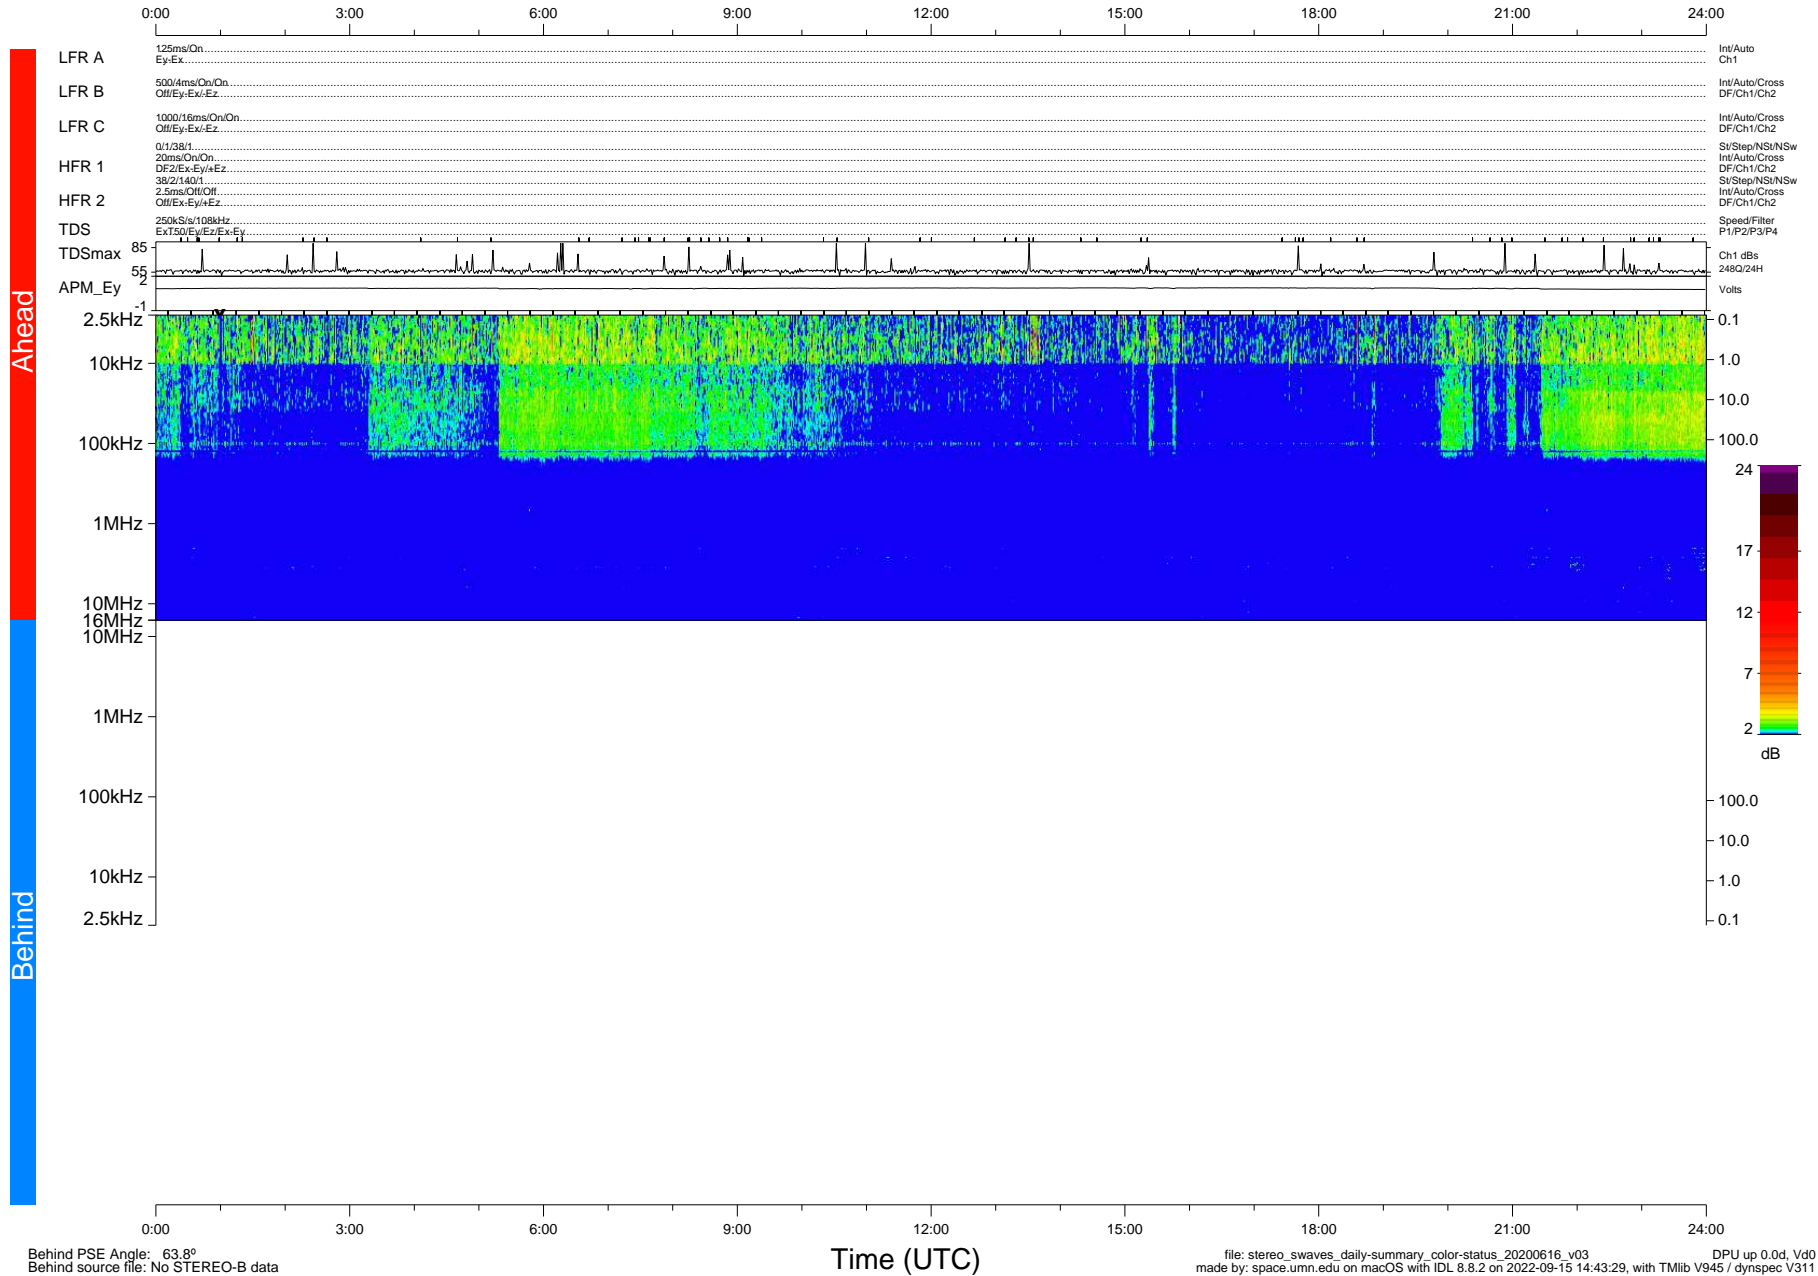

STEREO/WAVES Daily Summary - 16-Jun-2020 (DOY 168)

Ahead source file: swaves_ahead_2020_168_1_05.fin (Recovery: 100.0% HK, 91% Pkts)
 Ahead PSE Angle: -70.7°

DPU up 1805.9d, V412d32

Behind PSE Angle: 63.8°
 Behind source file: No STEREO-B data

file: stereo_swaves_daily-summary_color-status_20200616_v03
 made by: space.umn.edu on macOS with IDL 8.8.2 on 2022-09-15 14:43:29, with Tlib V945 / dynspec V311
 DPU up 0.0d, Vd0