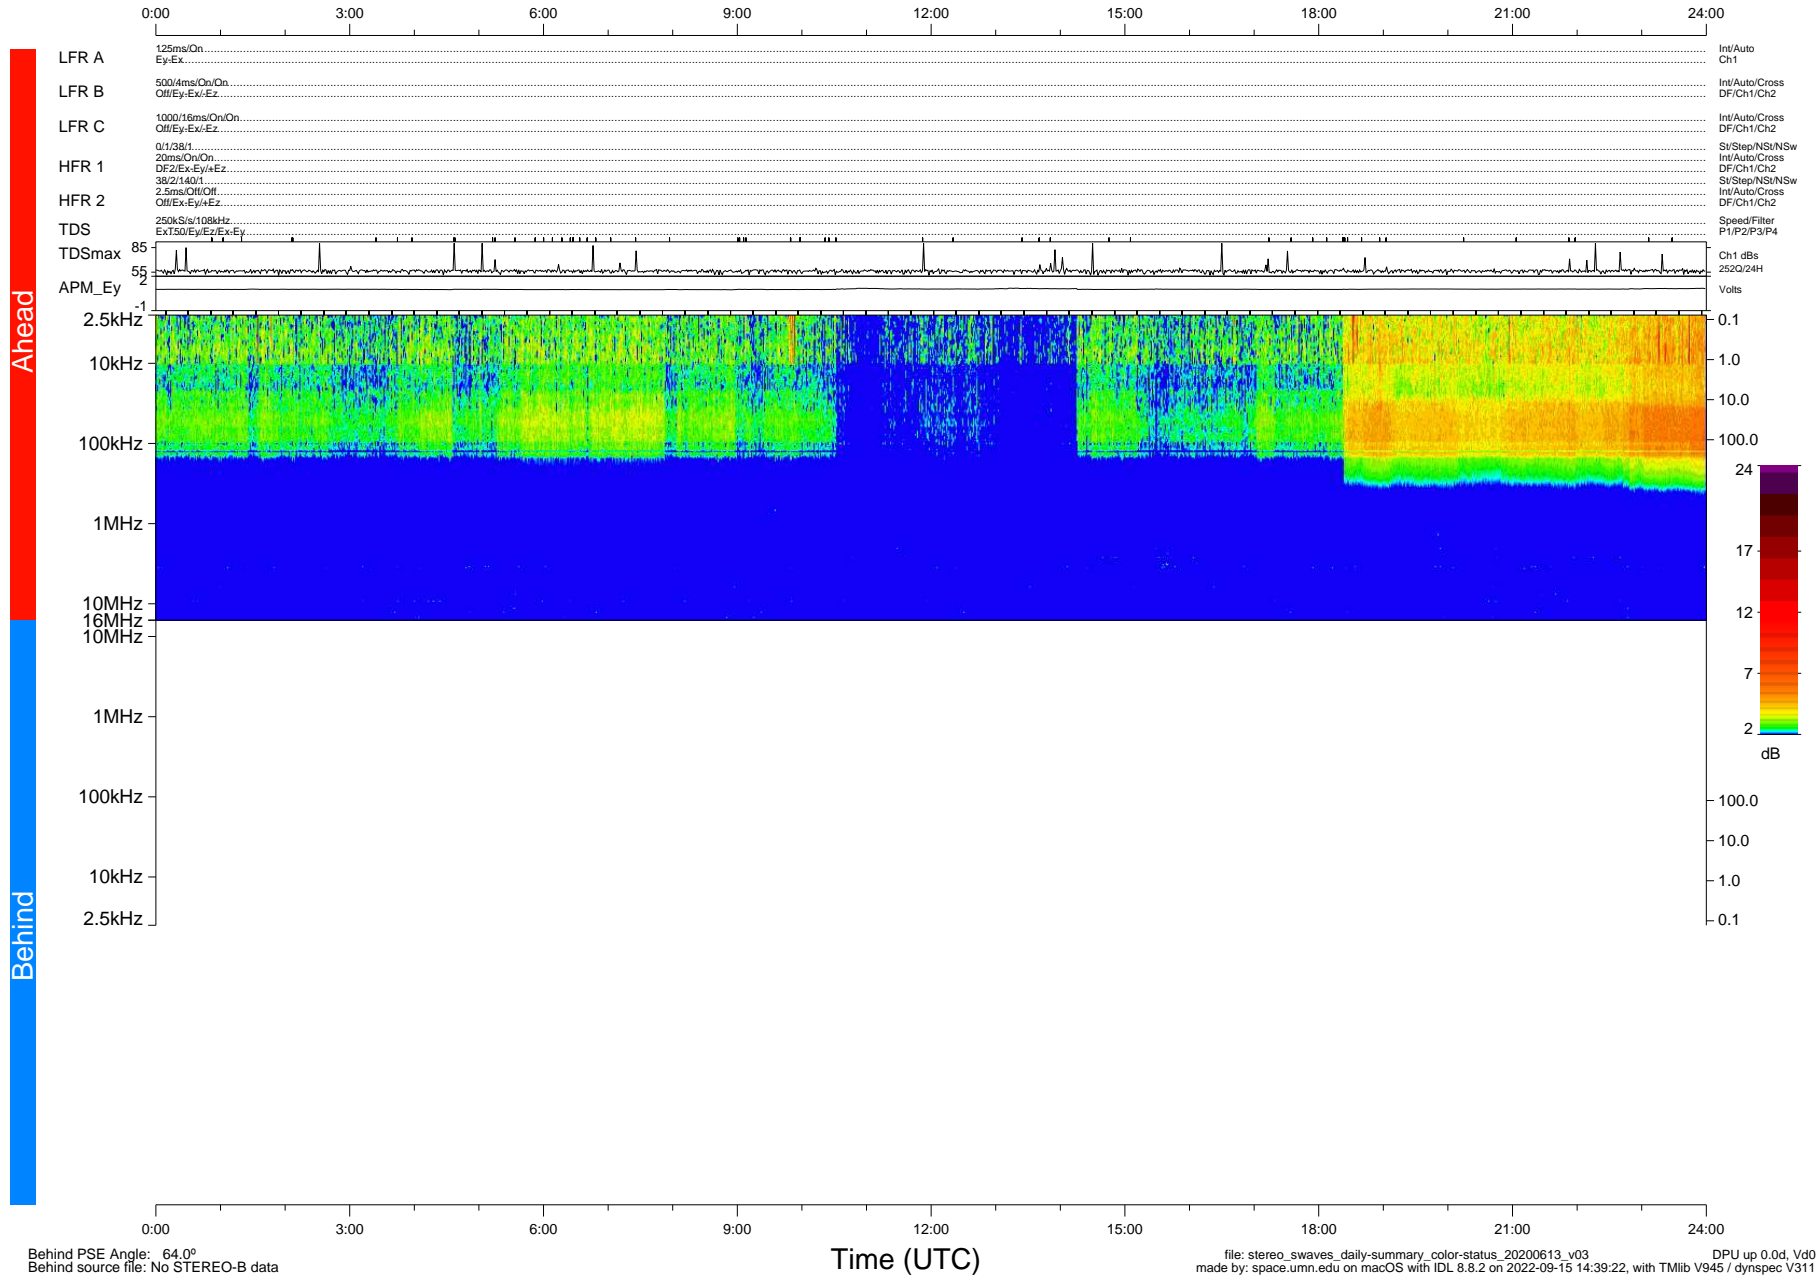

STEREO/WAVES Daily Summary - 13-Jun-2020 (DOY 165)

Ahead source file: swaves_ahead_2020_165_1_05.fin (Recovery: 100.0% HK, 92% Pkts)
 Ahead PSE Angle: -71.0°

DPU up 1802.9d, V412d32

Behind PSE Angle: 64.0°
 Behind source file: No STEREO-B data

file: stereo_swaves_daily-summary_color-status_20200613_v03
 made by: space.umn.edu on macOS with IDL 8.8.2 on 2022-09-15 14:39:22, with TLib V945 / dynspec V311
 DPU up 0.0d, V40