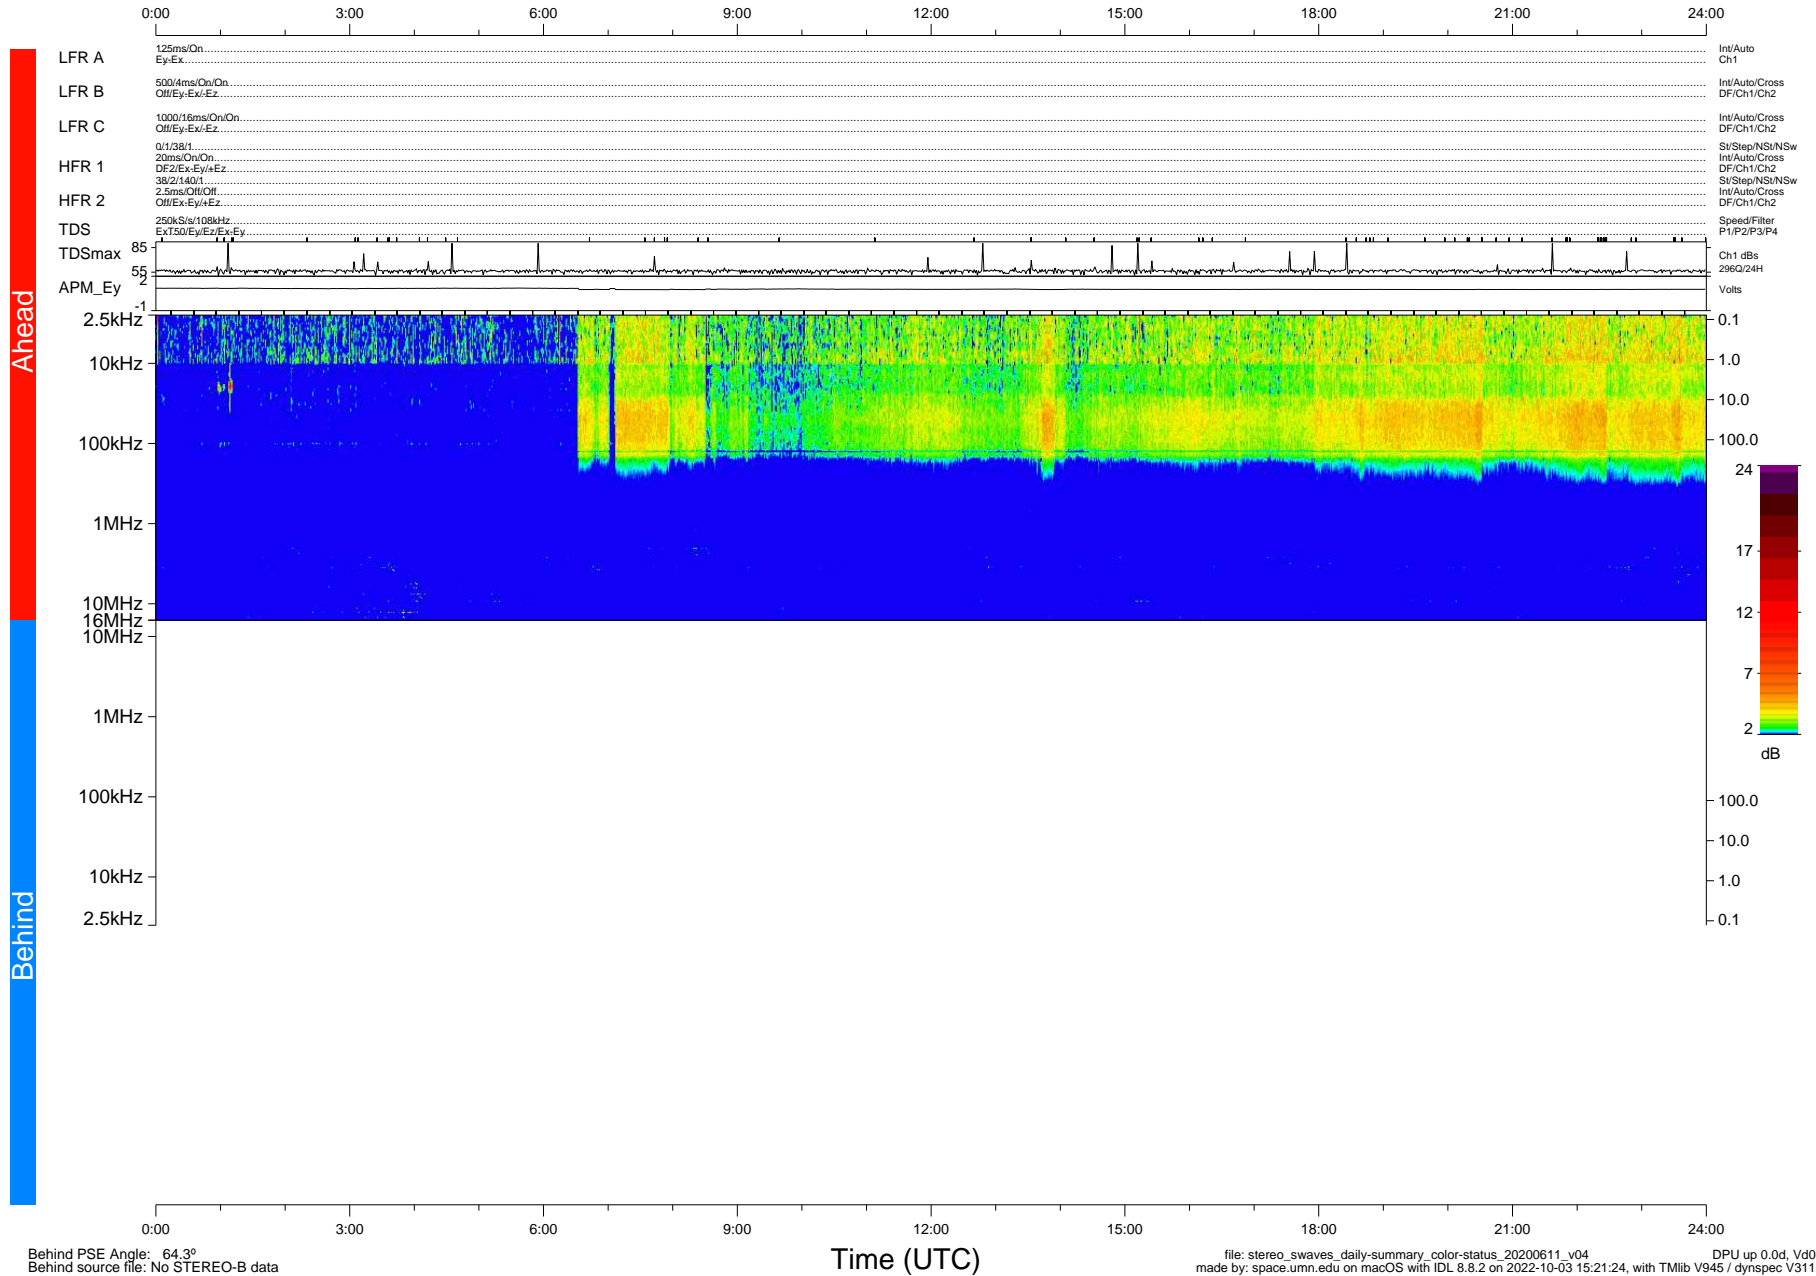

STEREO/WAVES Daily Summary - 11-Jun-2020 (DOY 163)

Ahead source file: swaves_ahead_2020_163_1_05.fin (Recovery: 100.0% HK, 98% Pkts)
 Ahead PSE Angle: -71.1°

DPU up 1800.9d, V412d32

Behind PSE Angle: 64.3°
 Behind source file: No STEREO-B data

Time (UTC)

file: stereo_swaves_daily-summary_color-status_20200611_v04
 made by: space.umn.edu on macOS with IDL 8.8.2 on 2022-10-03 15:21:24, with TLib V945 / dynspec V311
 DPU up 0.0d, Vd0