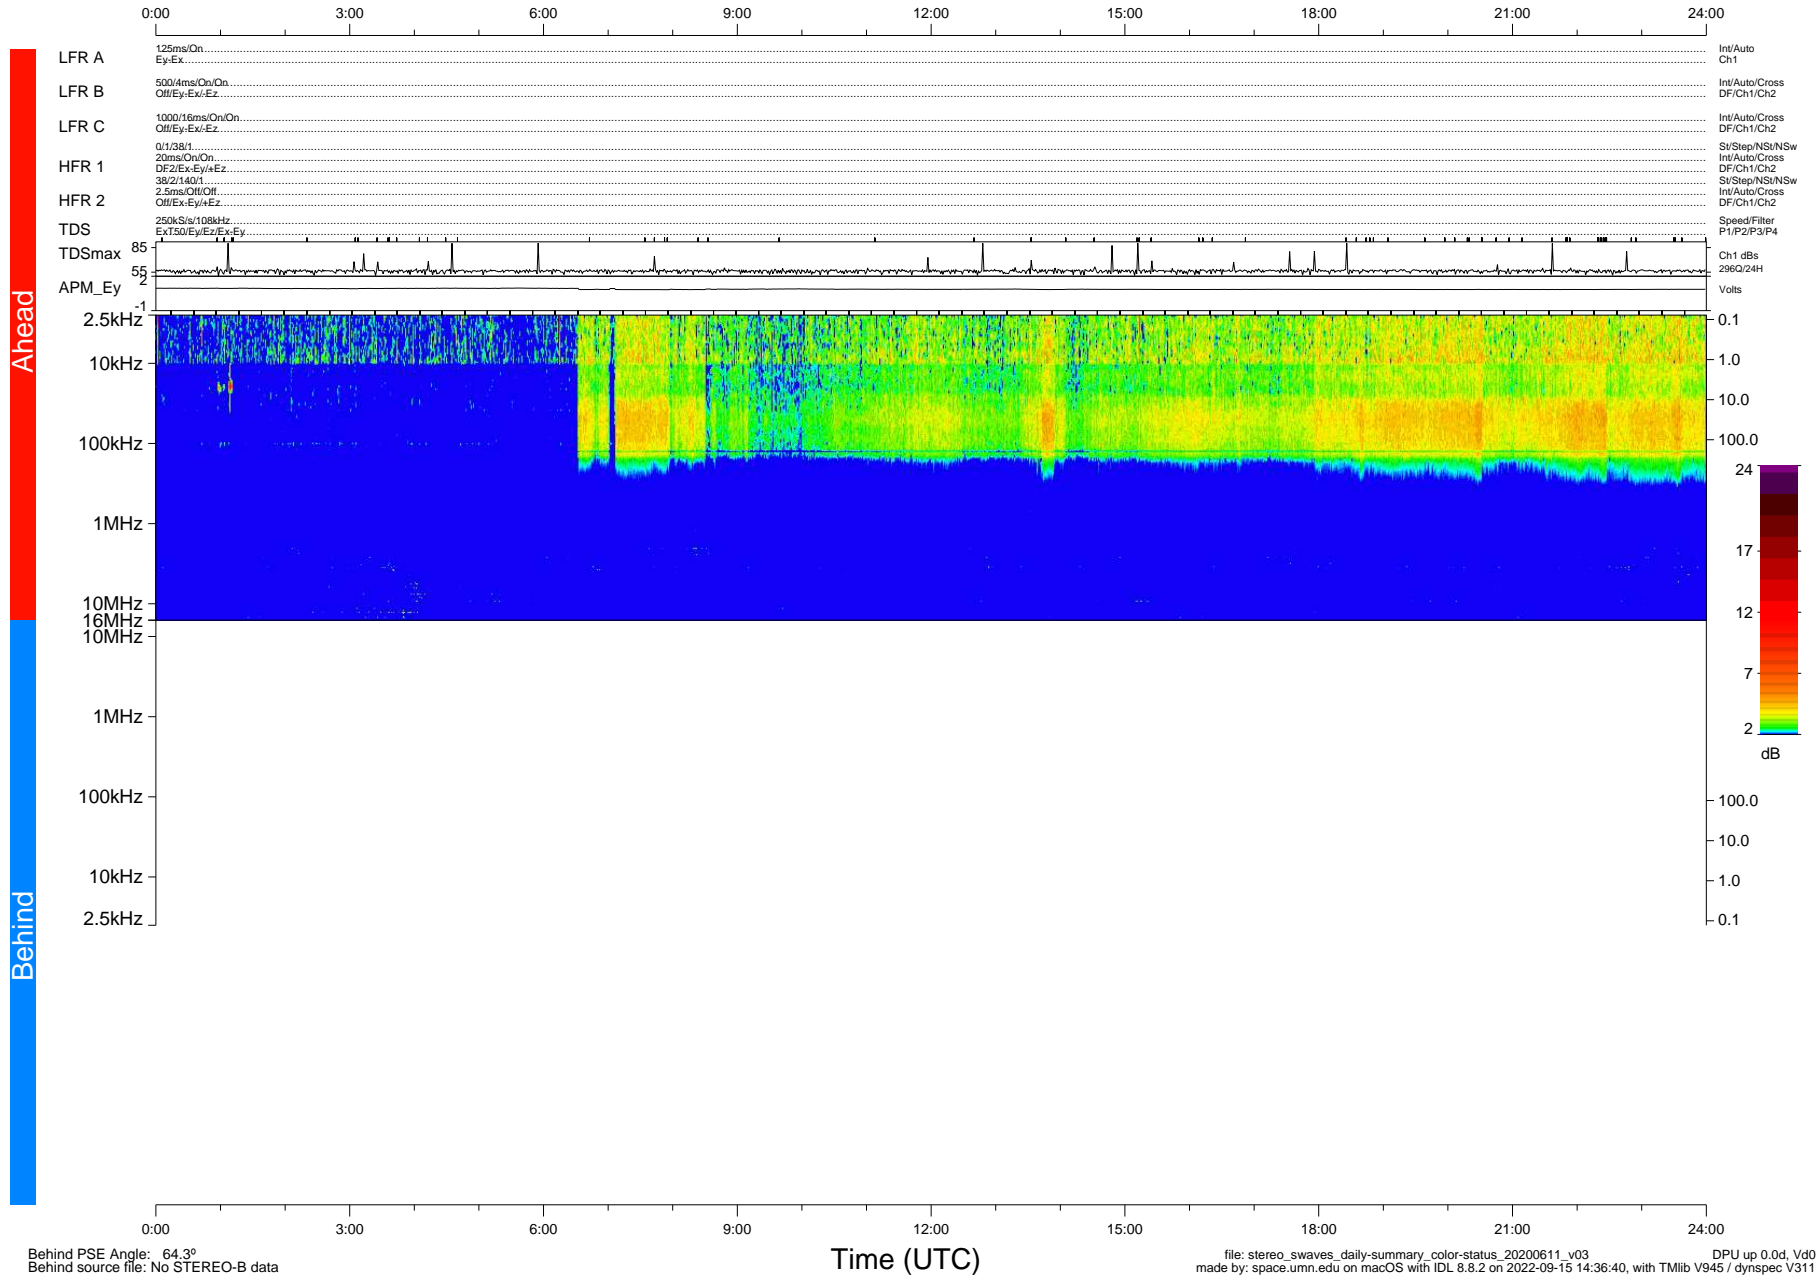

STEREO/WAVES Daily Summary - 11-Jun-2020 (DOY 163)

Ahead source file: swaves_ahead_2020_163_1_05.fin (Recovery: 100.0% HK, 98% Pkts)
 Ahead PSE Angle: -71.1°

DPU up 1800.9d, V412d32

Behind PSE Angle: 64.3°
 Behind source file: No STEREO-B data

file: stereo_swaves_daily-summary_color-status_20200611_v03
 made by: space.umn.edu on macOS with IDL 8.8.2 on 2022-09-15 14:36:40, with Tlib V945 / dynspec V311
 DPU up 0.0d, Vd0