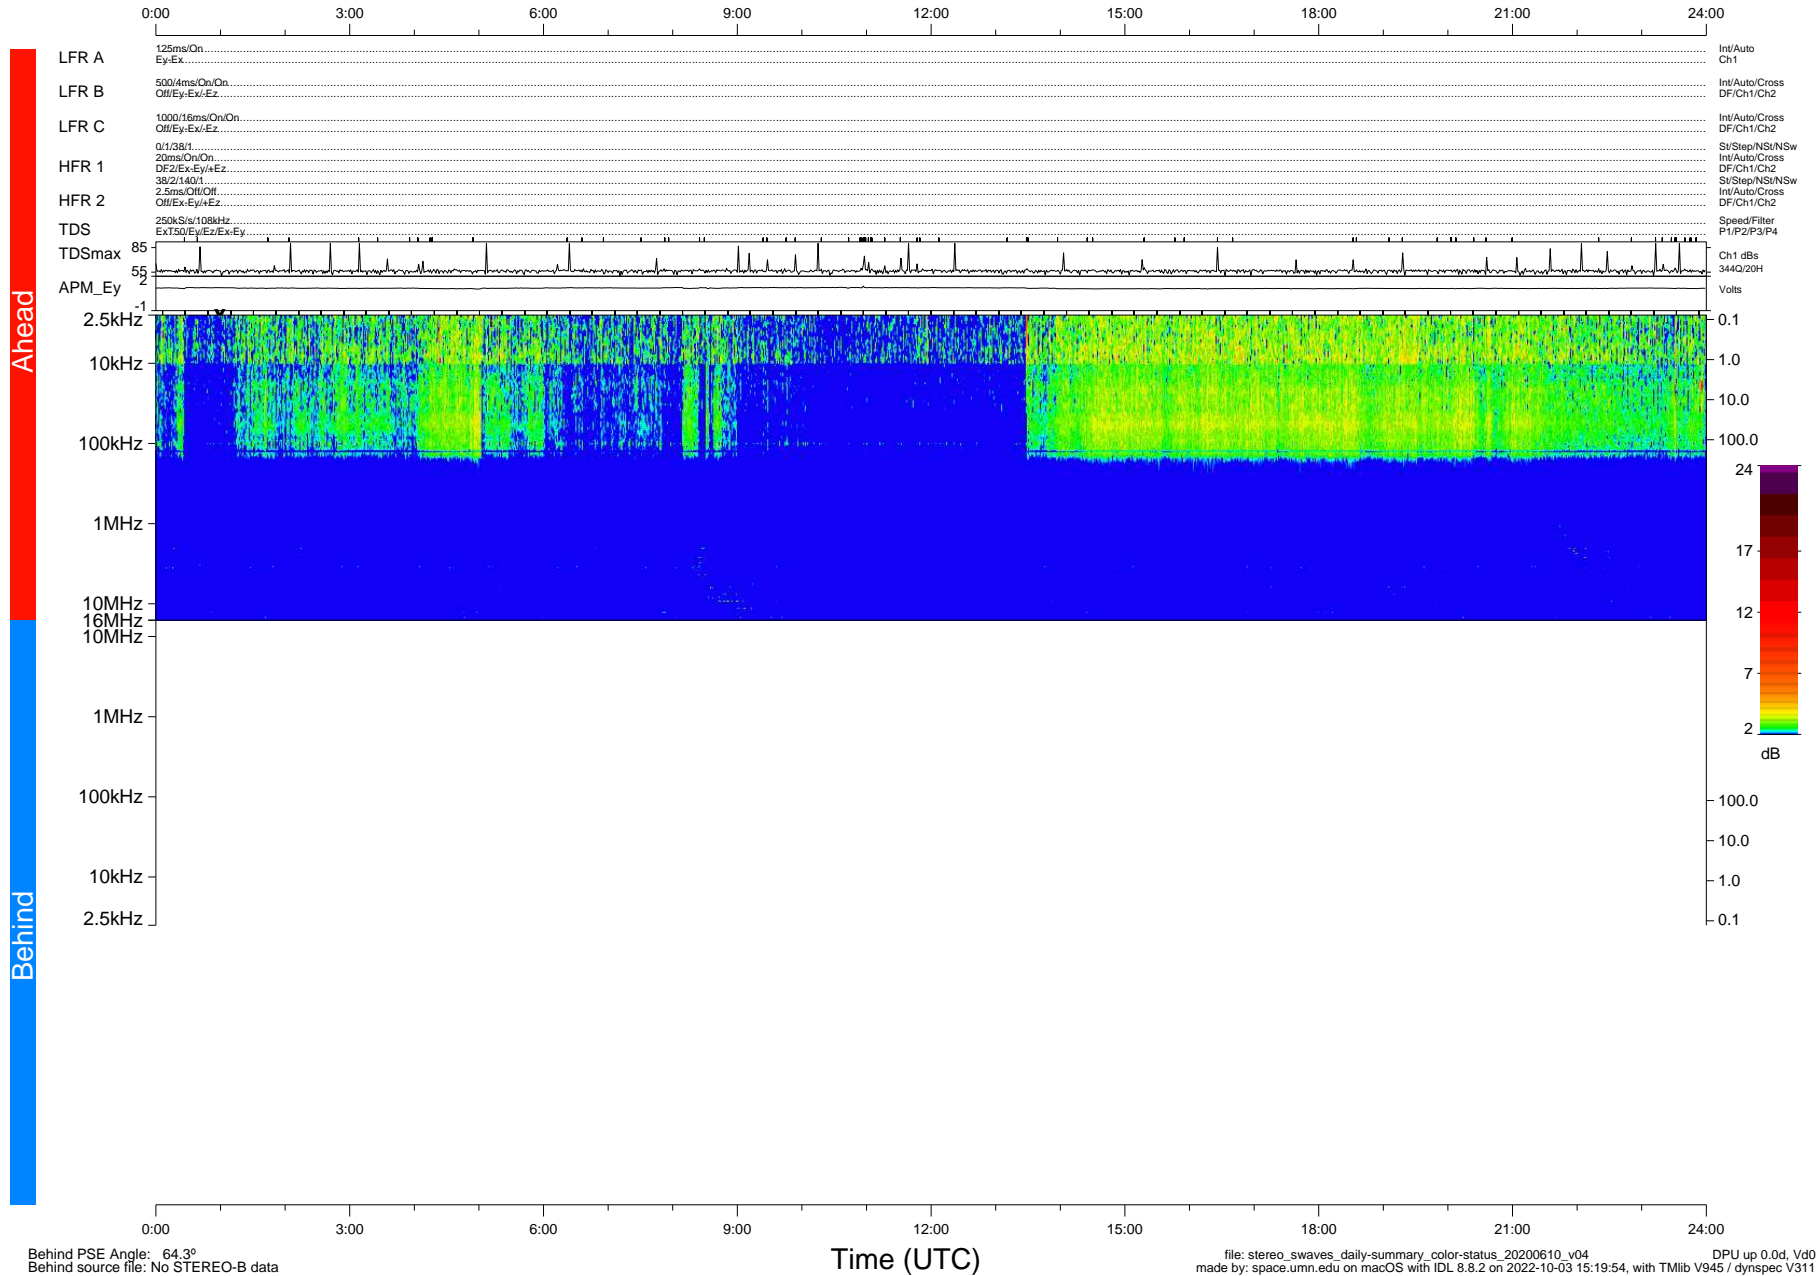

STEREO/WAVES Daily Summary - 10-Jun-2020 (DOY 162)

Ahead source file: swaves_ahead_2020_162_1_05.fin (Recovery: 100.0% HK, 105% Pkts)
 Ahead PSE Angle: -71.2°

DPU up 1799.9d, V412d32

Behind PSE Angle: 64.3°
 Behind source file: No STEREO-B data

Time (UTC)

file: stereo_swaves_daily-summary_color-status_20200610_v04 DPU up 0.0d, Vd0
 made by: space.umn.edu on macOS with IDL 8.8.2 on 2022-10-03 15:19:54, with Tlib V945 / dynspec V311