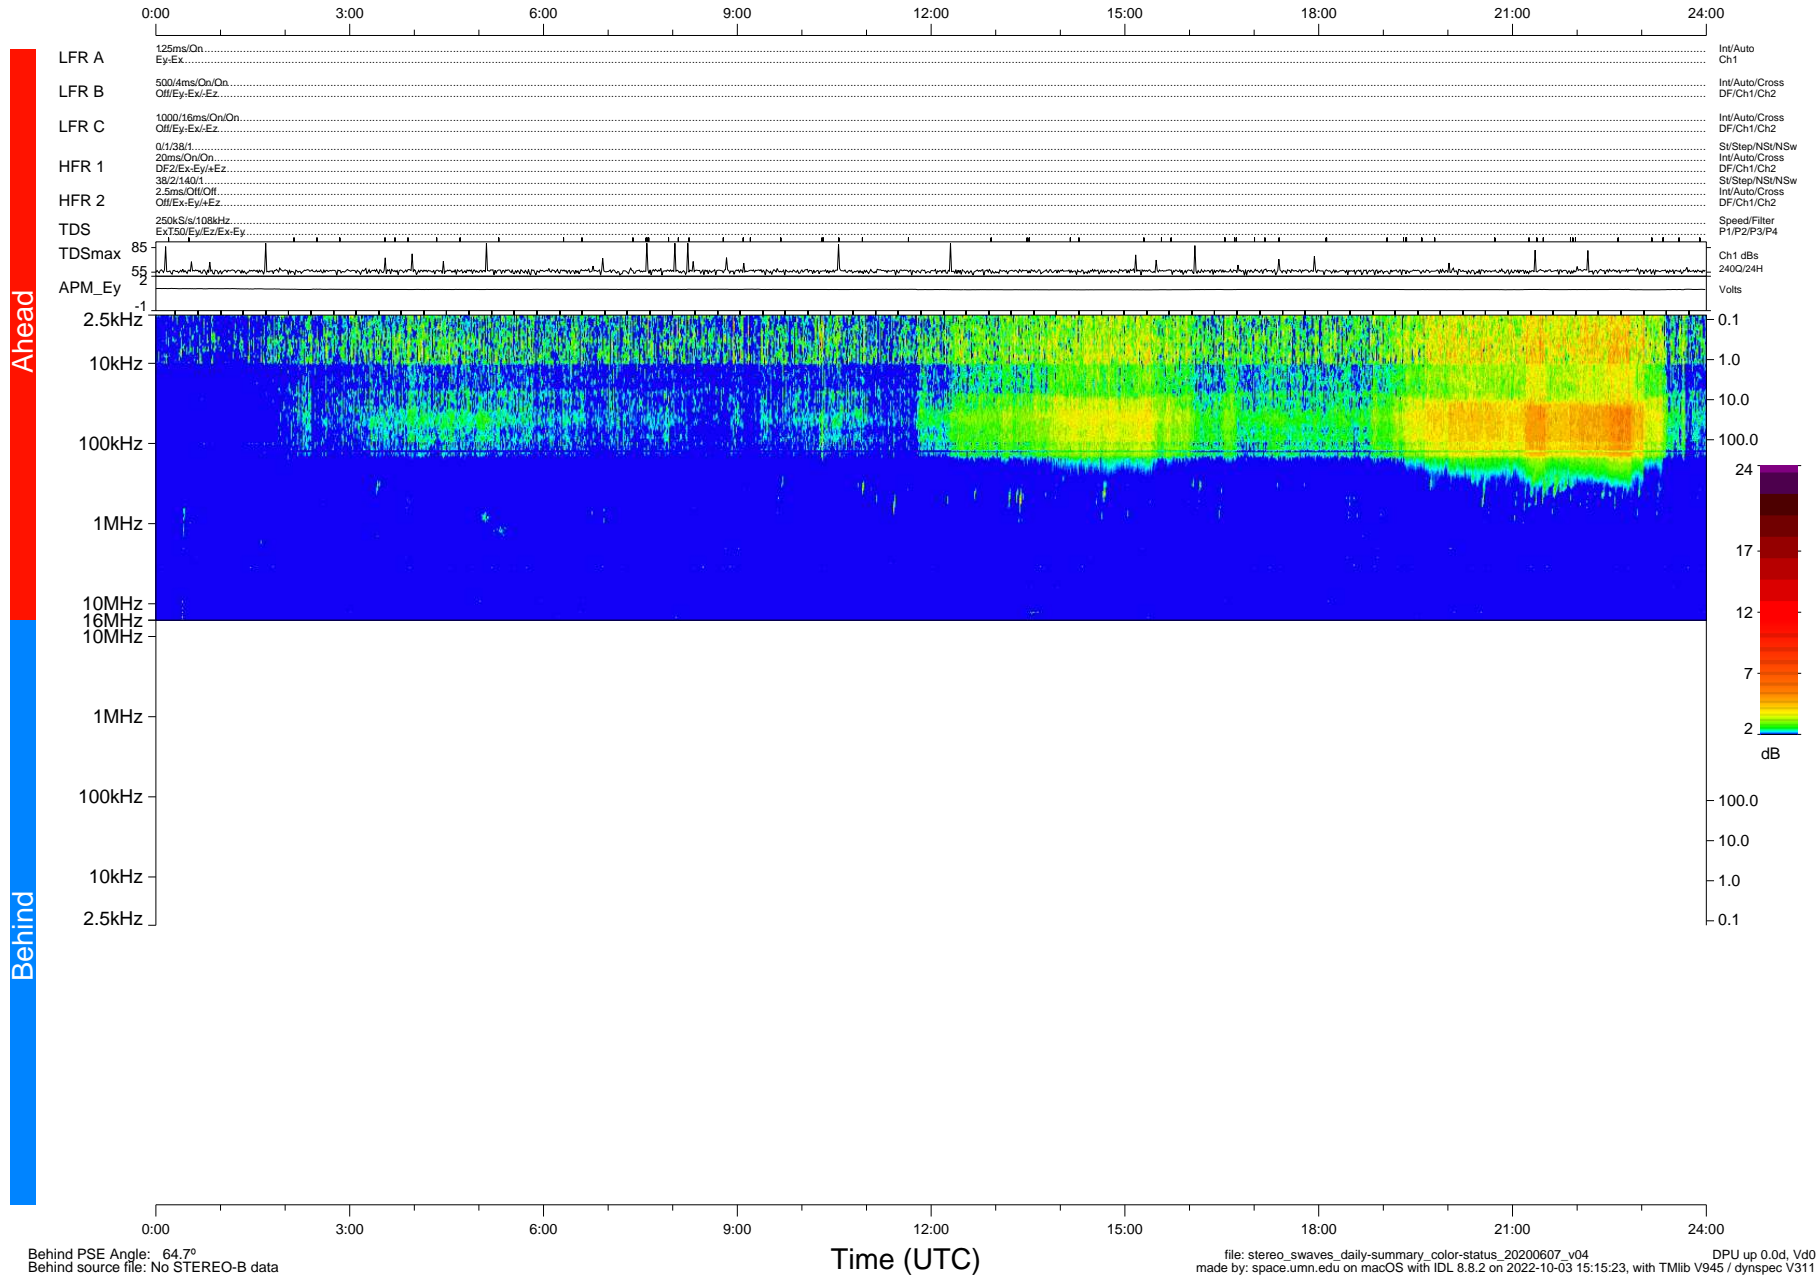

STEREO/WAVES Daily Summary - 07-Jun-2020 (DOY 159)

Ahead source file: swaves_ahead_2020_159_1_05.fin (Recovery: 100.0% HK, 90% Pkts)
 Ahead PSE Angle: -71.5°

DPU up 1796.9d, V412d32

Behind PSE Angle: 64.7°
 Behind source file: No STEREO-B data

file: stereo_swaves_daily-summary_color-status_20200607_v04
 made by: space.umn.edu on macOS with IDL 8.8.2 on 2022-10-03 15:15:23, with Tlib V945 / dynspec V311
 DPU up 0.0d, Vd0