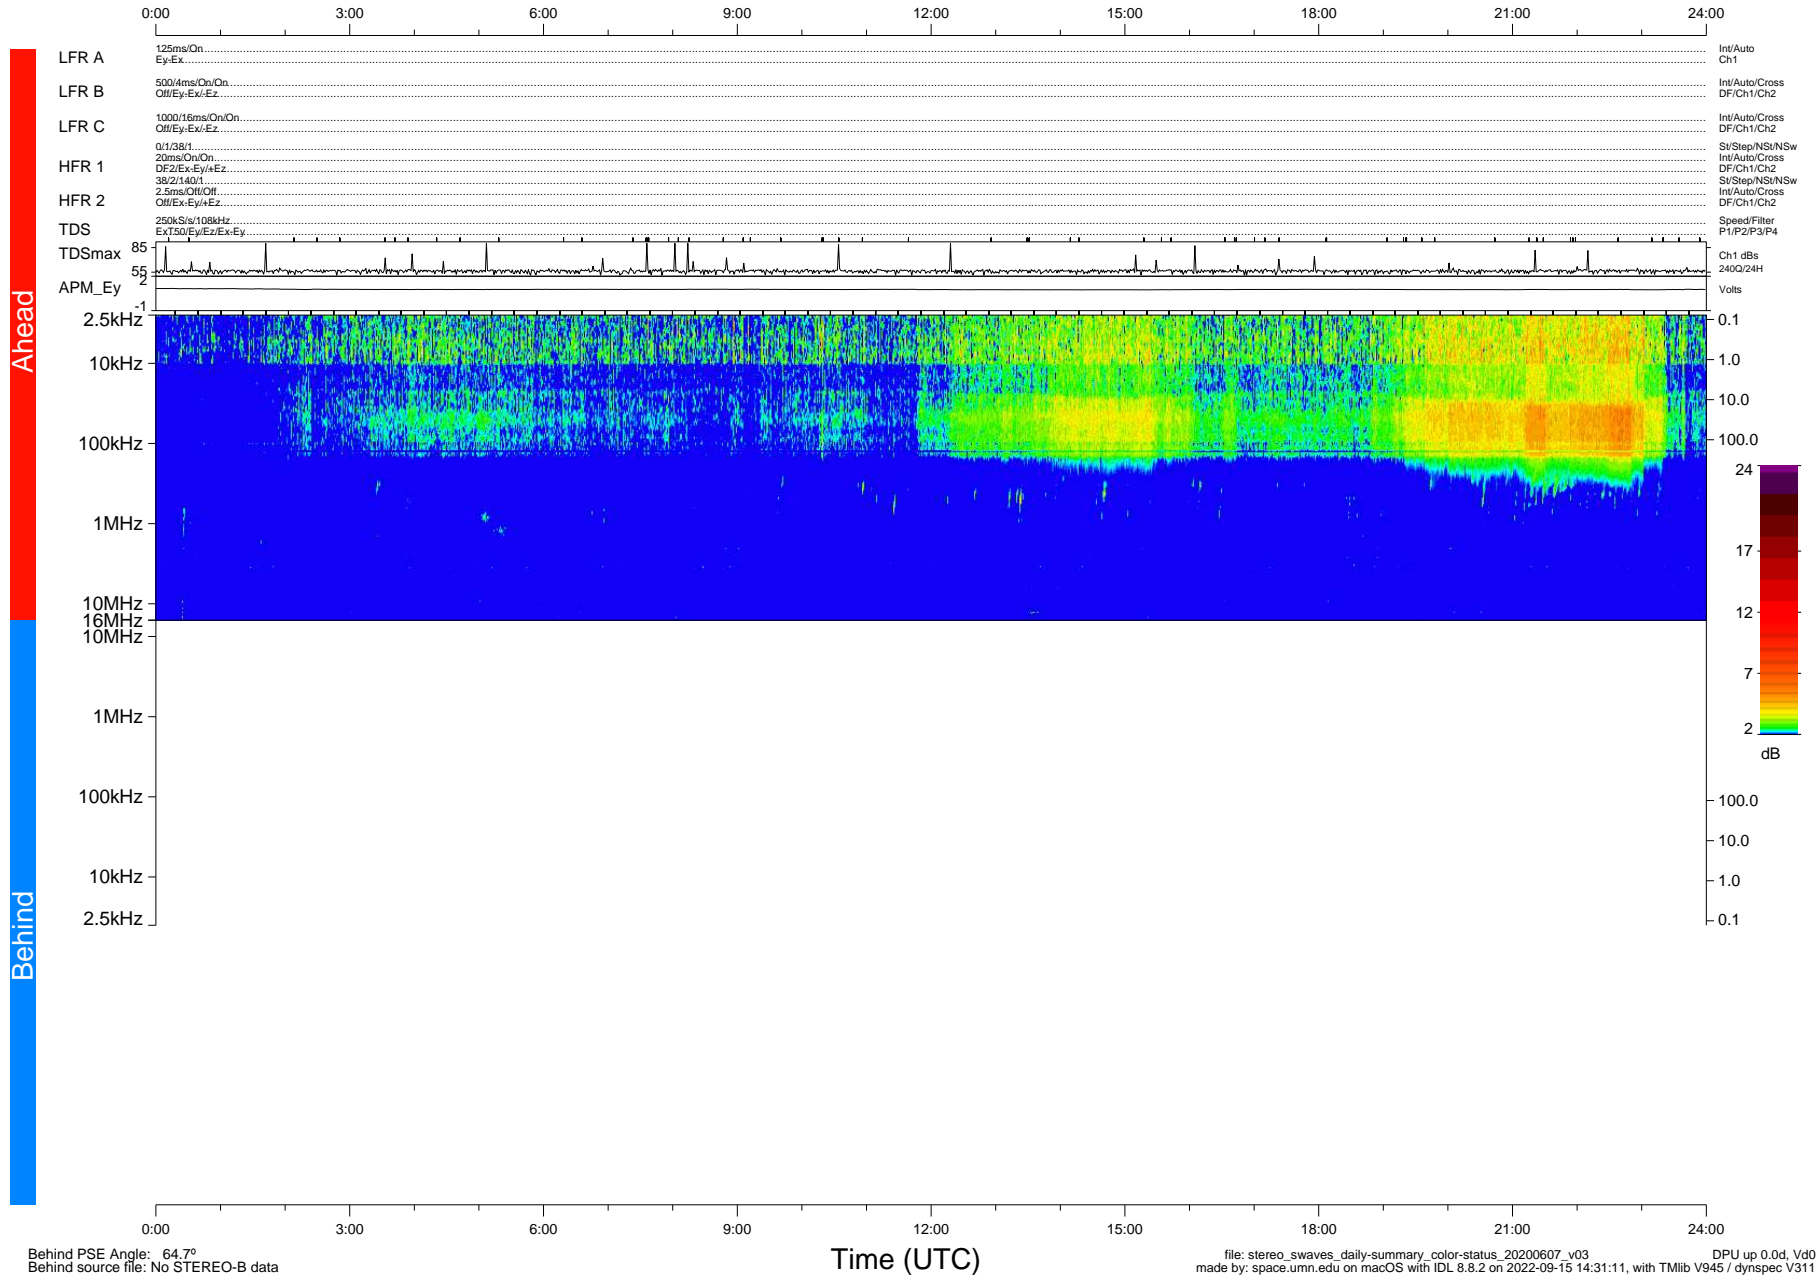

STEREO/WAVES Daily Summary - 07-Jun-2020 (DOY 159)

Ahead source file: swaves_ahead_2020_159_1_05.fin (Recovery: 100.0% HK, 90% Pkts)
 Ahead PSE Angle: -71.5°

DPU up 1796.9d, V412d32

Behind PSE Angle: 64.7°
 Behind source file: No STEREO-B data

file: stereo_swaves_daily-summary_color-status_20200607_v03
 made by: space.umn.edu on macOS with IDL 8.8.2 on 2022-09-15 14:31:11, with Tlib V945 / dynspec V311
 DPU up 0.0d, Vd0