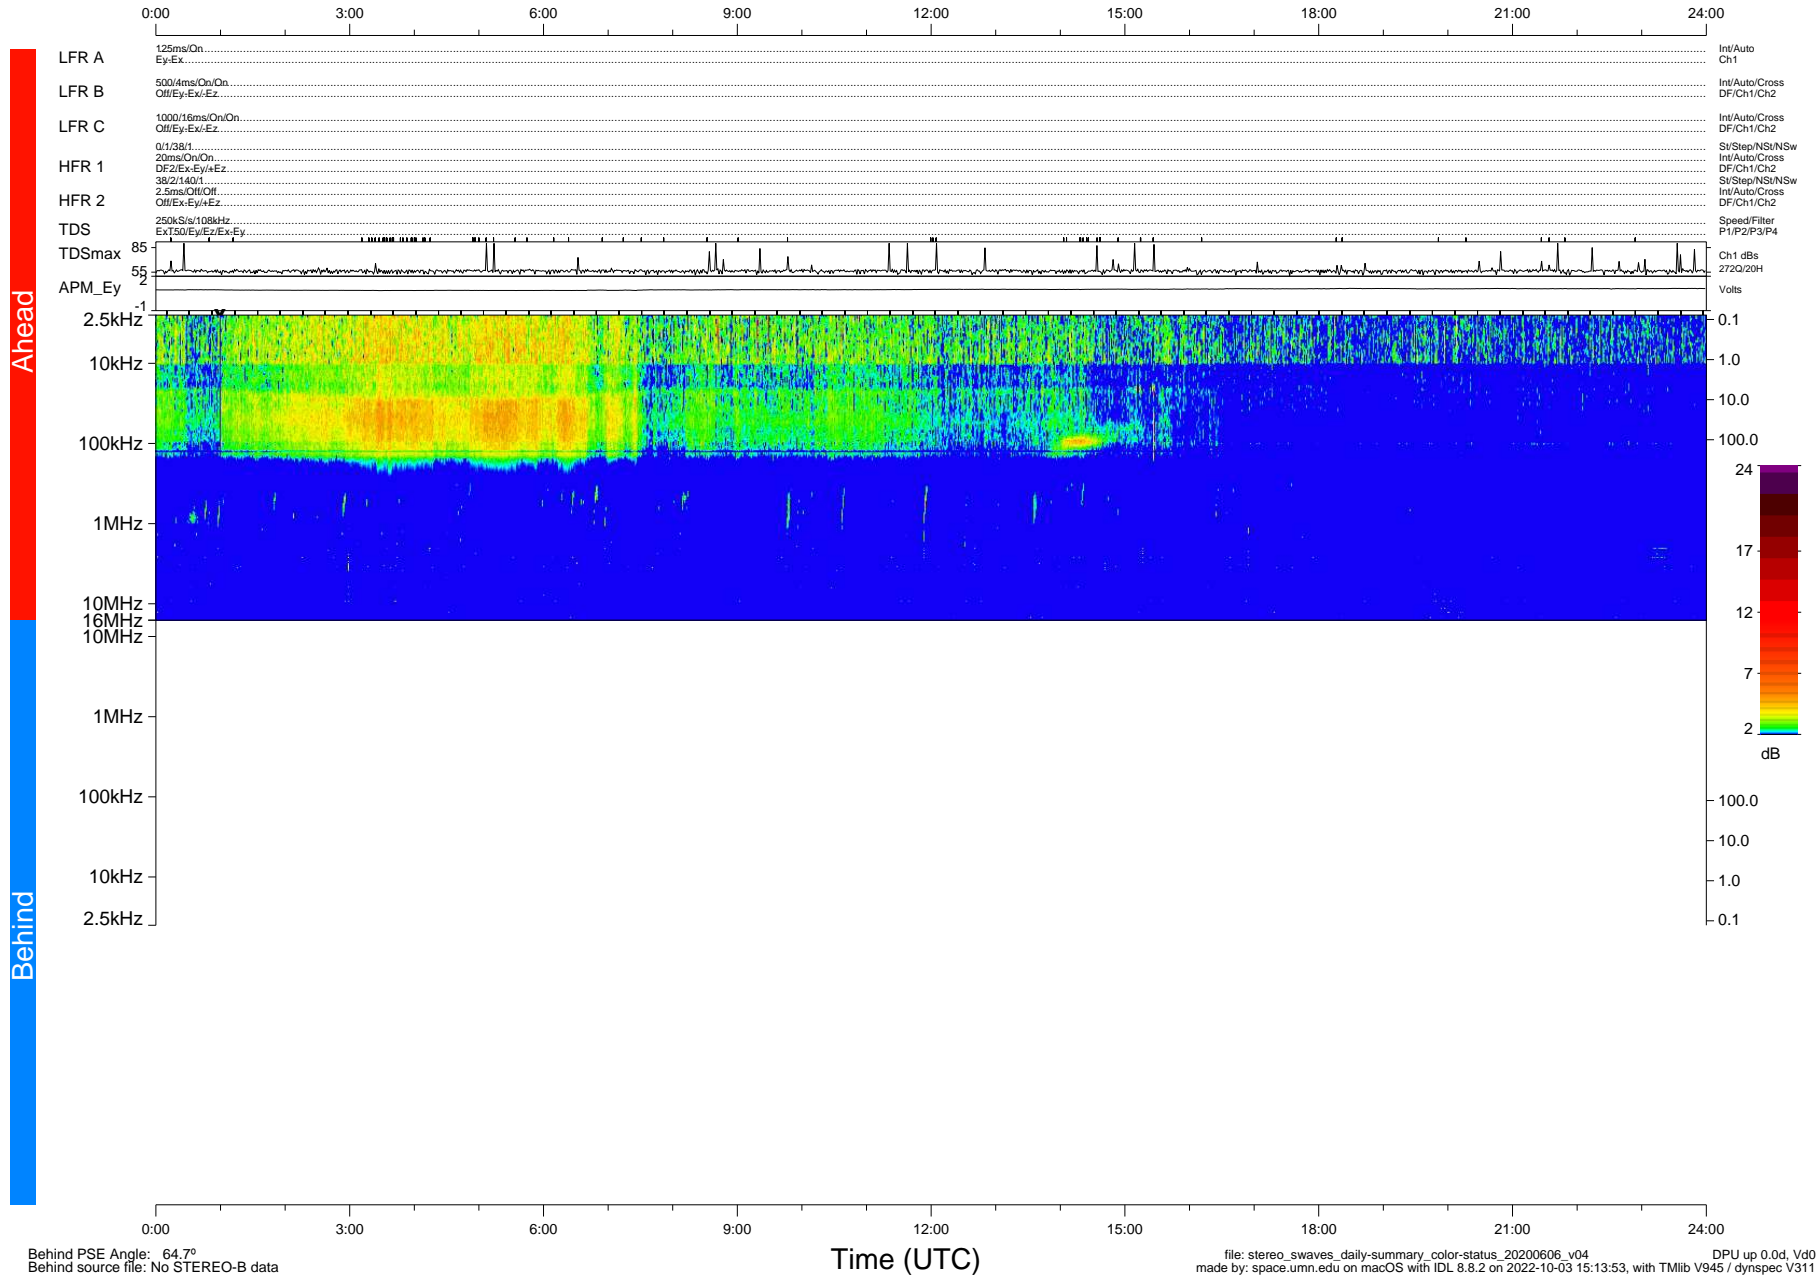

STEREO/WAVES Daily Summary - 06-Jun-2020 (DOY 158)

Ahead source file: swaves_ahead_2020_158_1_05.fin (Recovery: 100.0% HK, 94% Pkts)
 Ahead PSE Angle: -71.6°

DPU up 1795.9d, V412d32

Behind PSE Angle: 64.7°
 Behind source file: No STEREO-B data

file: stereo_swaves_daily-summary_color-status_20200606_v04
 made by: space.umn.edu on macOS with IDL 8.8.2 on 2022-10-03 15:13:53, with Tlib V945 / dynspec V311
 DPU up 0.0d, Vd0