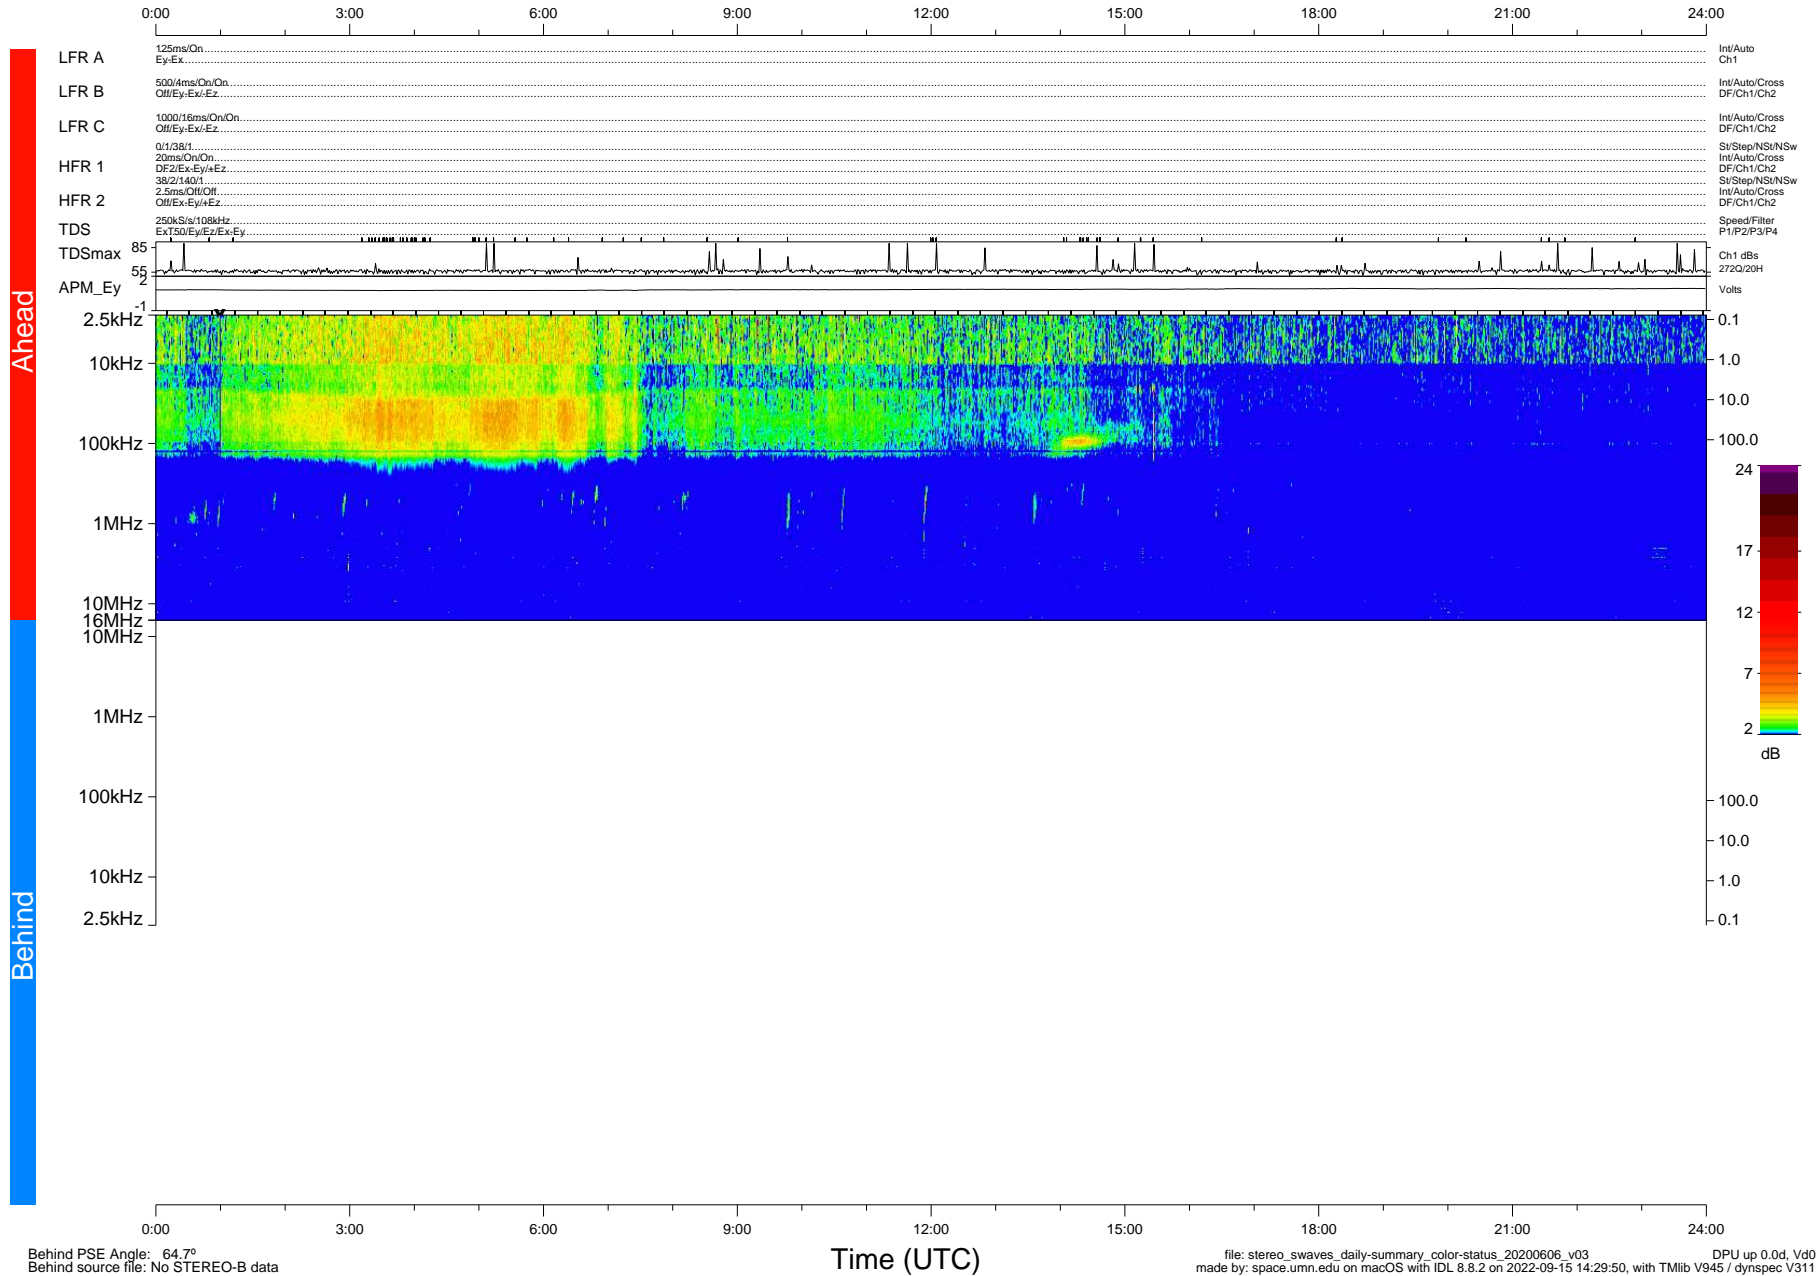

STEREO/WAVES Daily Summary - 06-Jun-2020 (DOY 158)

Ahead source file: swaves_ahead_2020_158_1_05.fin (Recovery: 100.0% HK, 94% Pkts)
Ahead PSE Angle: -71.6°

DPU up 1795.9d, V412d32

Behind PSE Angle: 64.7°
Behind source file: No STEREO-B data