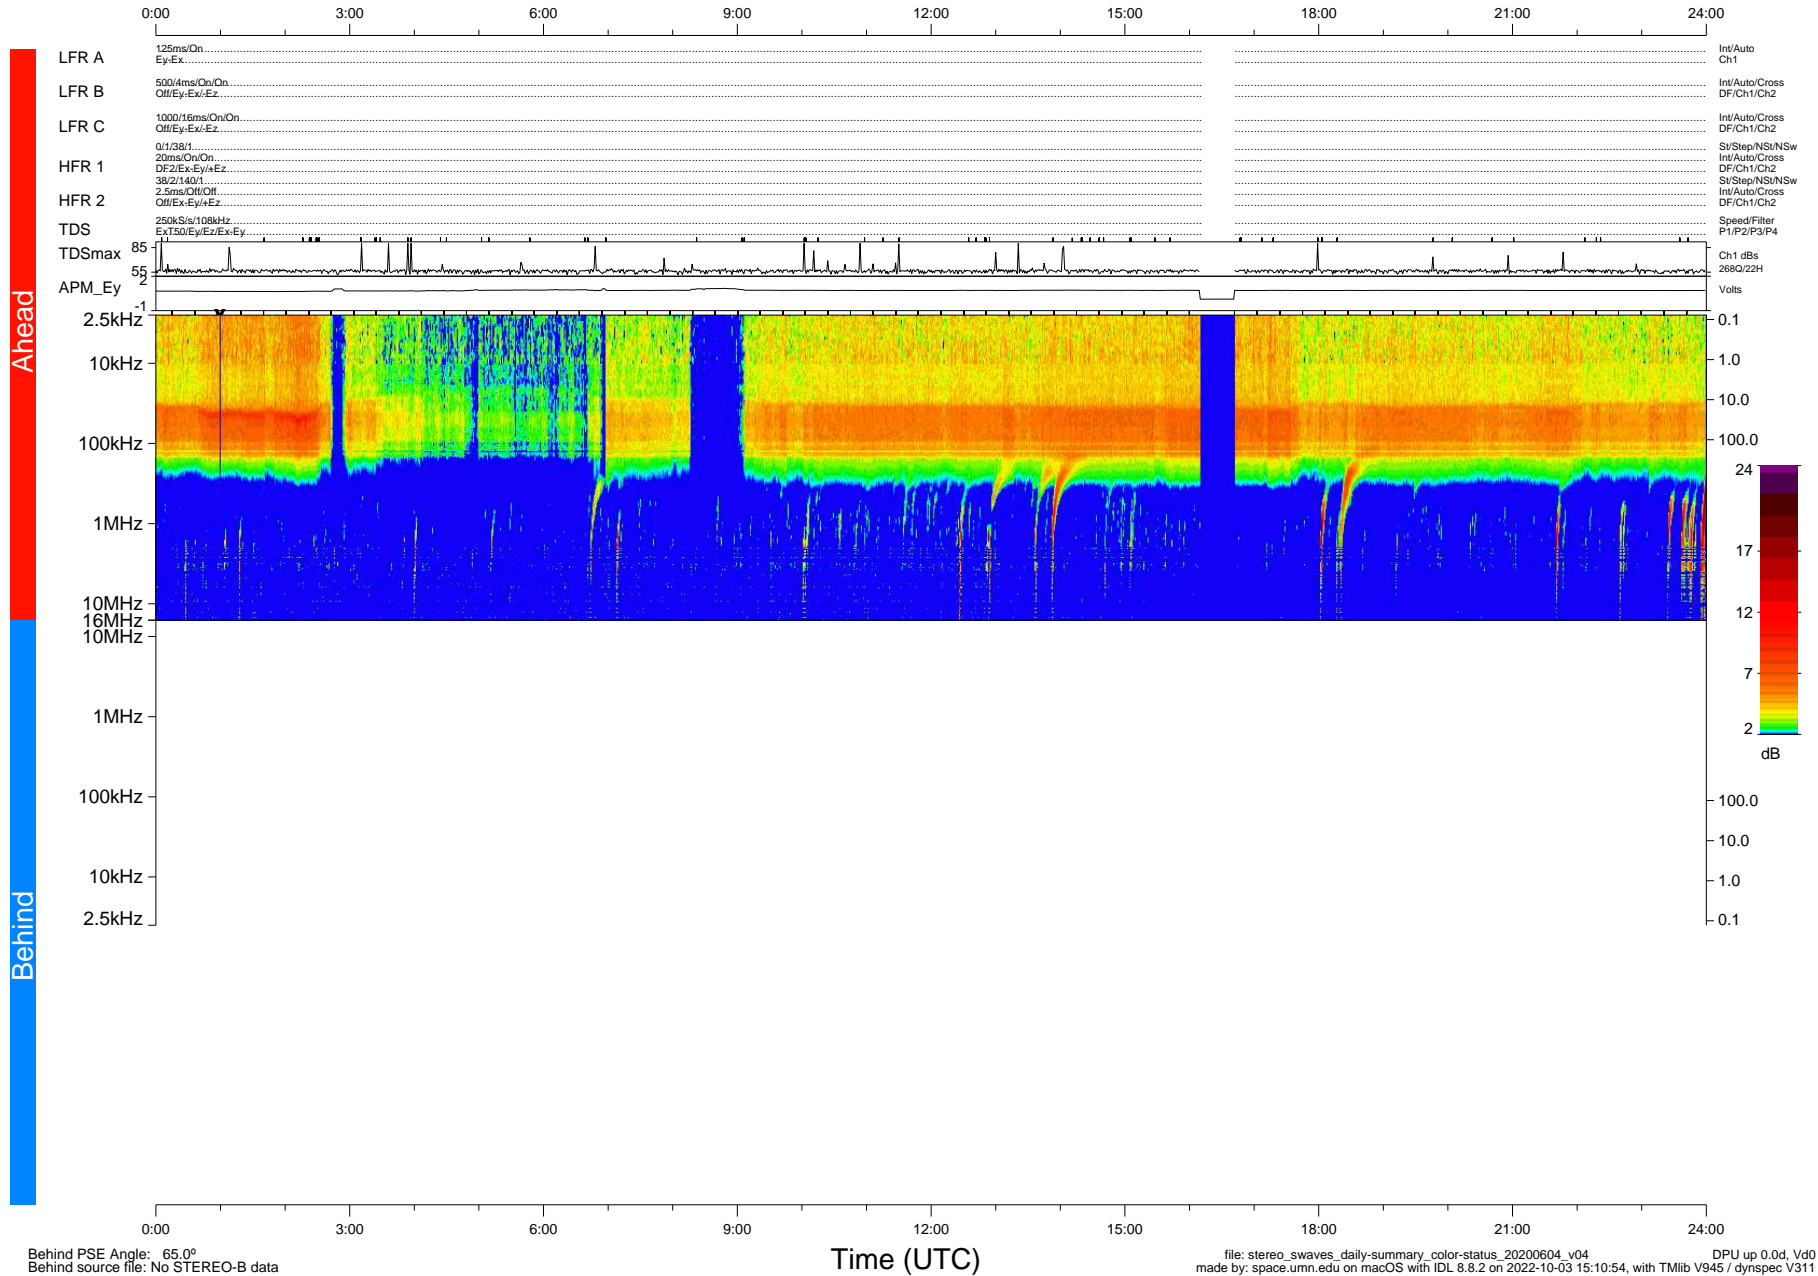

STEREO/WAVES Daily Summary - 04-Jun-2020 (DOY 156)

Ahead source file: swaves_ahead_2020_156_1_05.fin (Recovery: 97.8% HK, 93% Pkts)
 Ahead PSE Angle: -71.7°

DPU up 1793.9d, V412d32

Behind PSE Angle: 65.0°
 Behind source file: No STEREO-B data

file: stereo_swaves_daily-summary_color-status_20200604_v04
 made by: space.umn.edu on macOS with IDL 8.8.2 on 2022-10-03 15:10:54, with Tlib V945 / dynspec V311
 DPU up 0.0d, Vd0