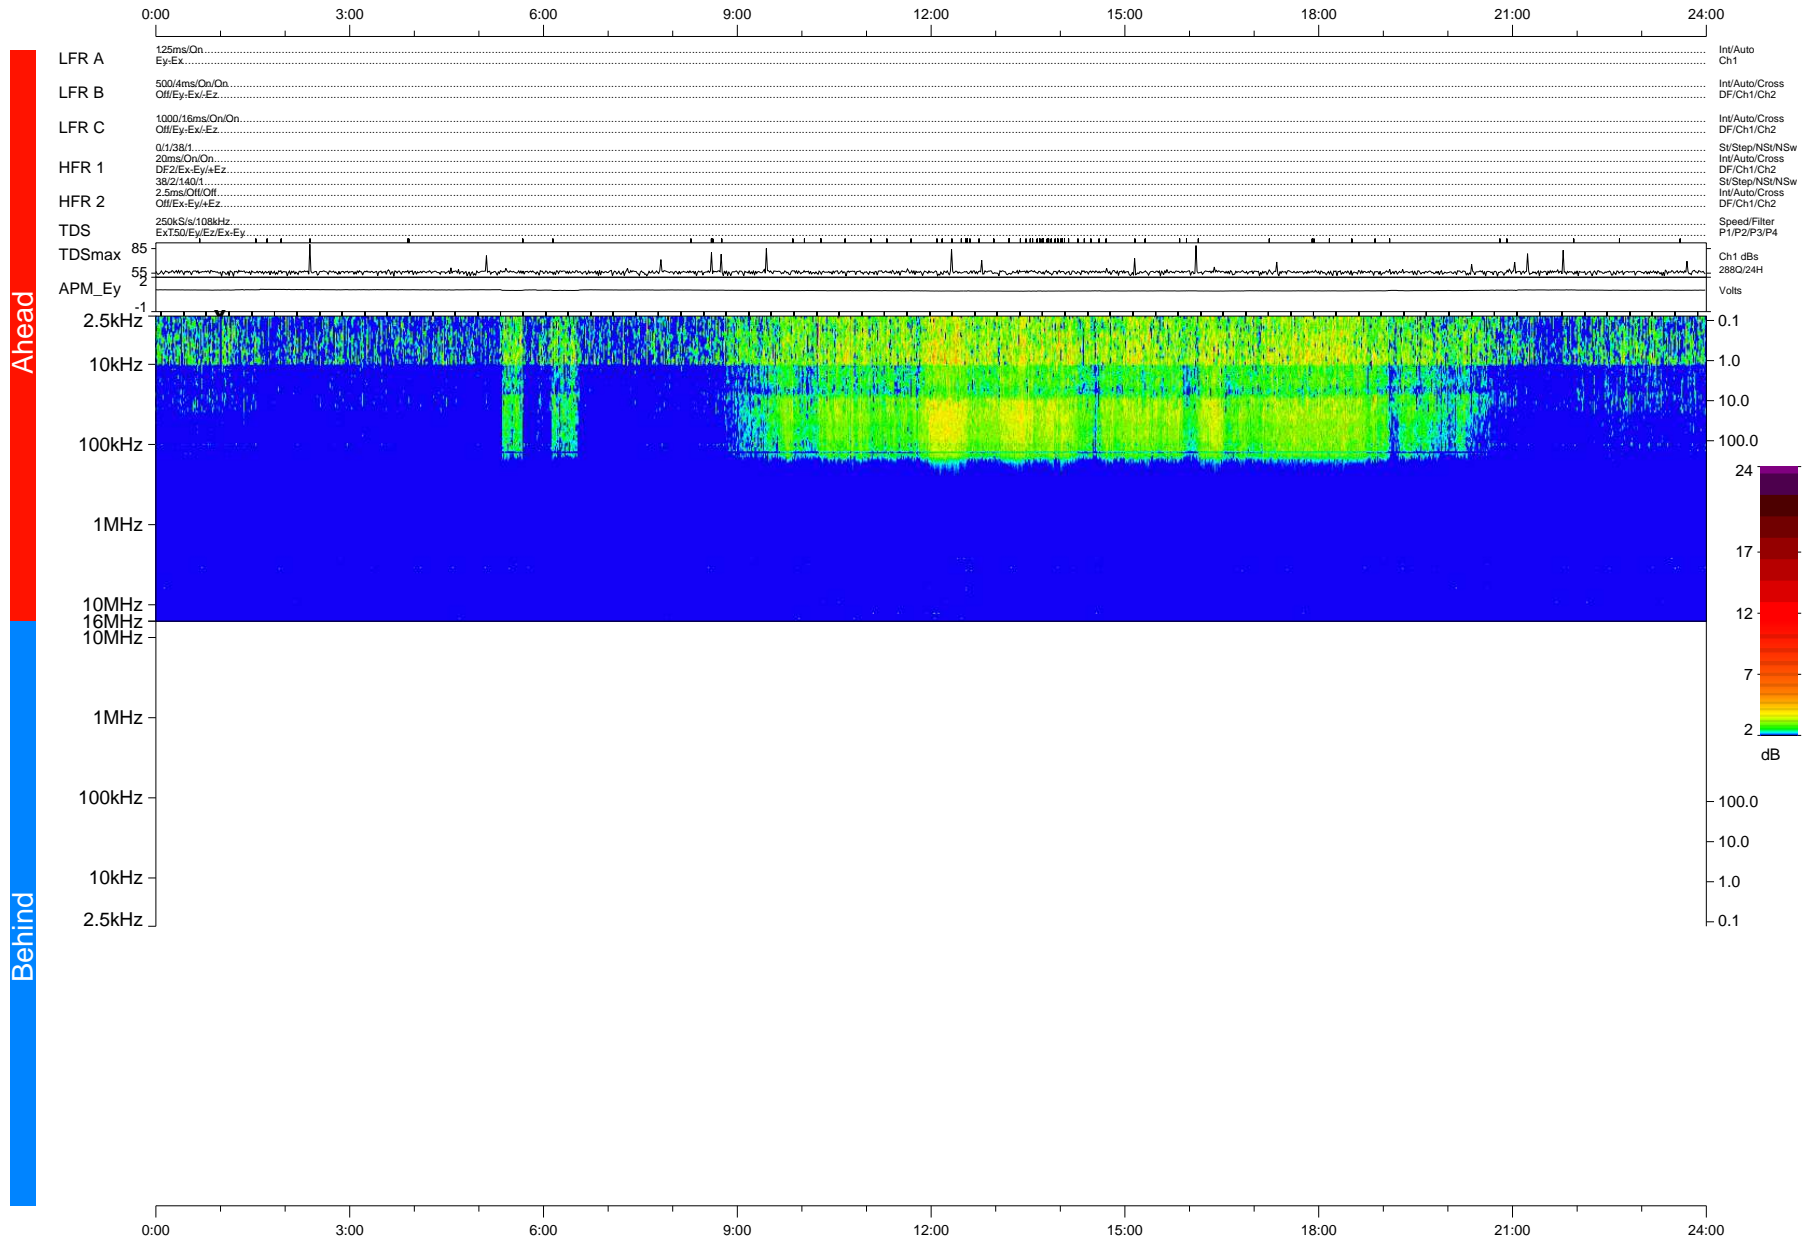

STEREO/WAVES Daily Summary - 31-May-2020 (DOY 152)

Ahead source file: swaves_ahead_2020_152_1_05.fin (Recovery: 100.0% HK, 97% Pkts)
 Ahead PSE Angle: -72.0°

DPU up 1789.9d, V412d32

Behind PSE Angle: 65.4°
 Behind source file: No STEREO-B data

Time (UTC)

file: stereo_swaves_daily-summary_color-status_20200531_v04
 made by: space.umn.edu on macOS with IDL 8.8.2 on 2022-10-03 15:04:54, with Tlib V945 / dynspec V311
 DPU up 0.0d, Vd0