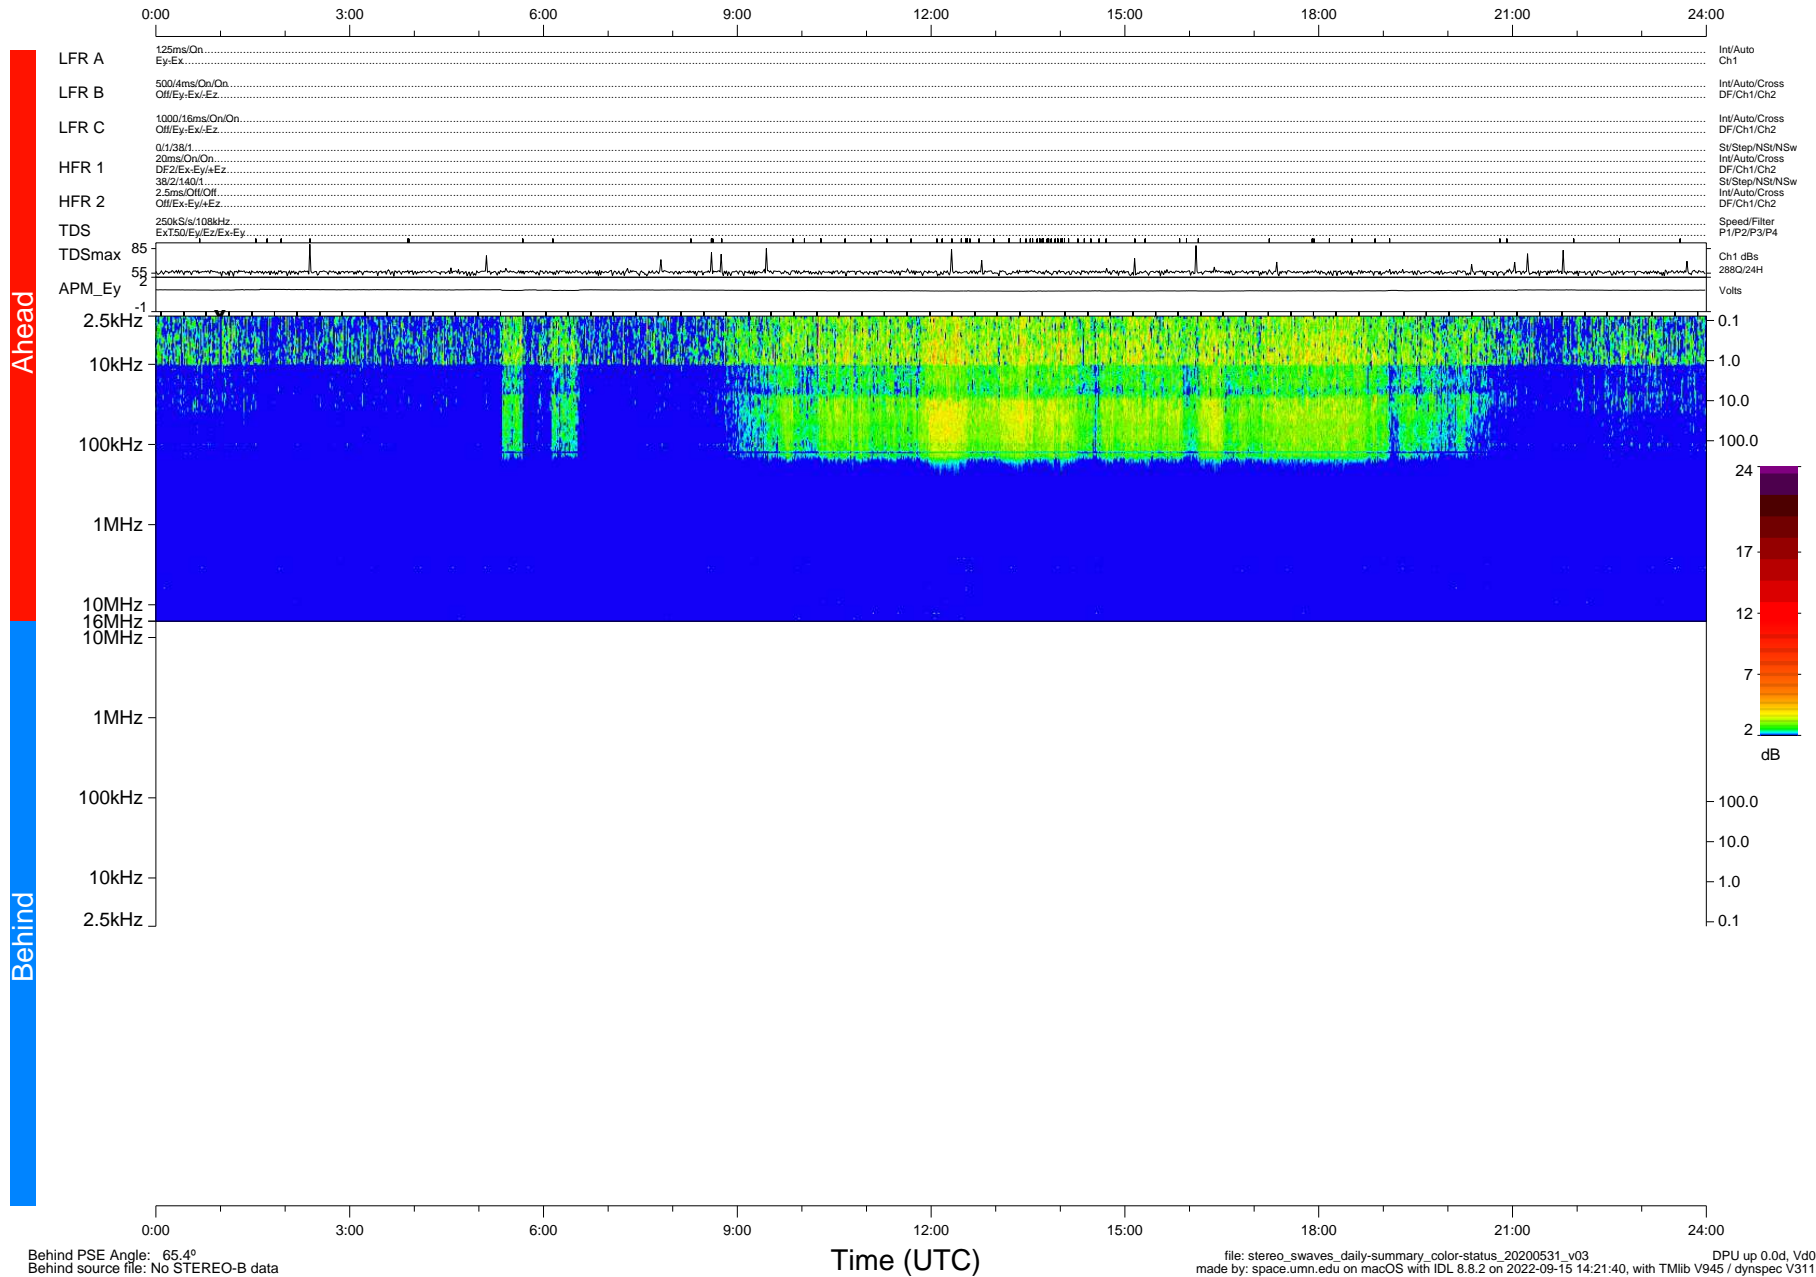

STEREO/WAVES Daily Summary - 31-May-2020 (DOY 152)

Ahead source file: swaves_ahead_2020_152_1_05.fin (Recovery: 100.0% HK, 97% Pkts)
 Ahead PSE Angle: -72.0°

DPU up 1789.9d, V412d32

Behind PSE Angle: 65.4°
 Behind source file: No STEREO-B data

file: stereo_swaves_daily-summary_color-status_20200531_v03
 made by: space.umn.edu on macOS with IDL 8.8.2 on 2022-09-15 14:21:40, with Tlib V945 / dynspec V311
 DPU up 0.0d, Vd0