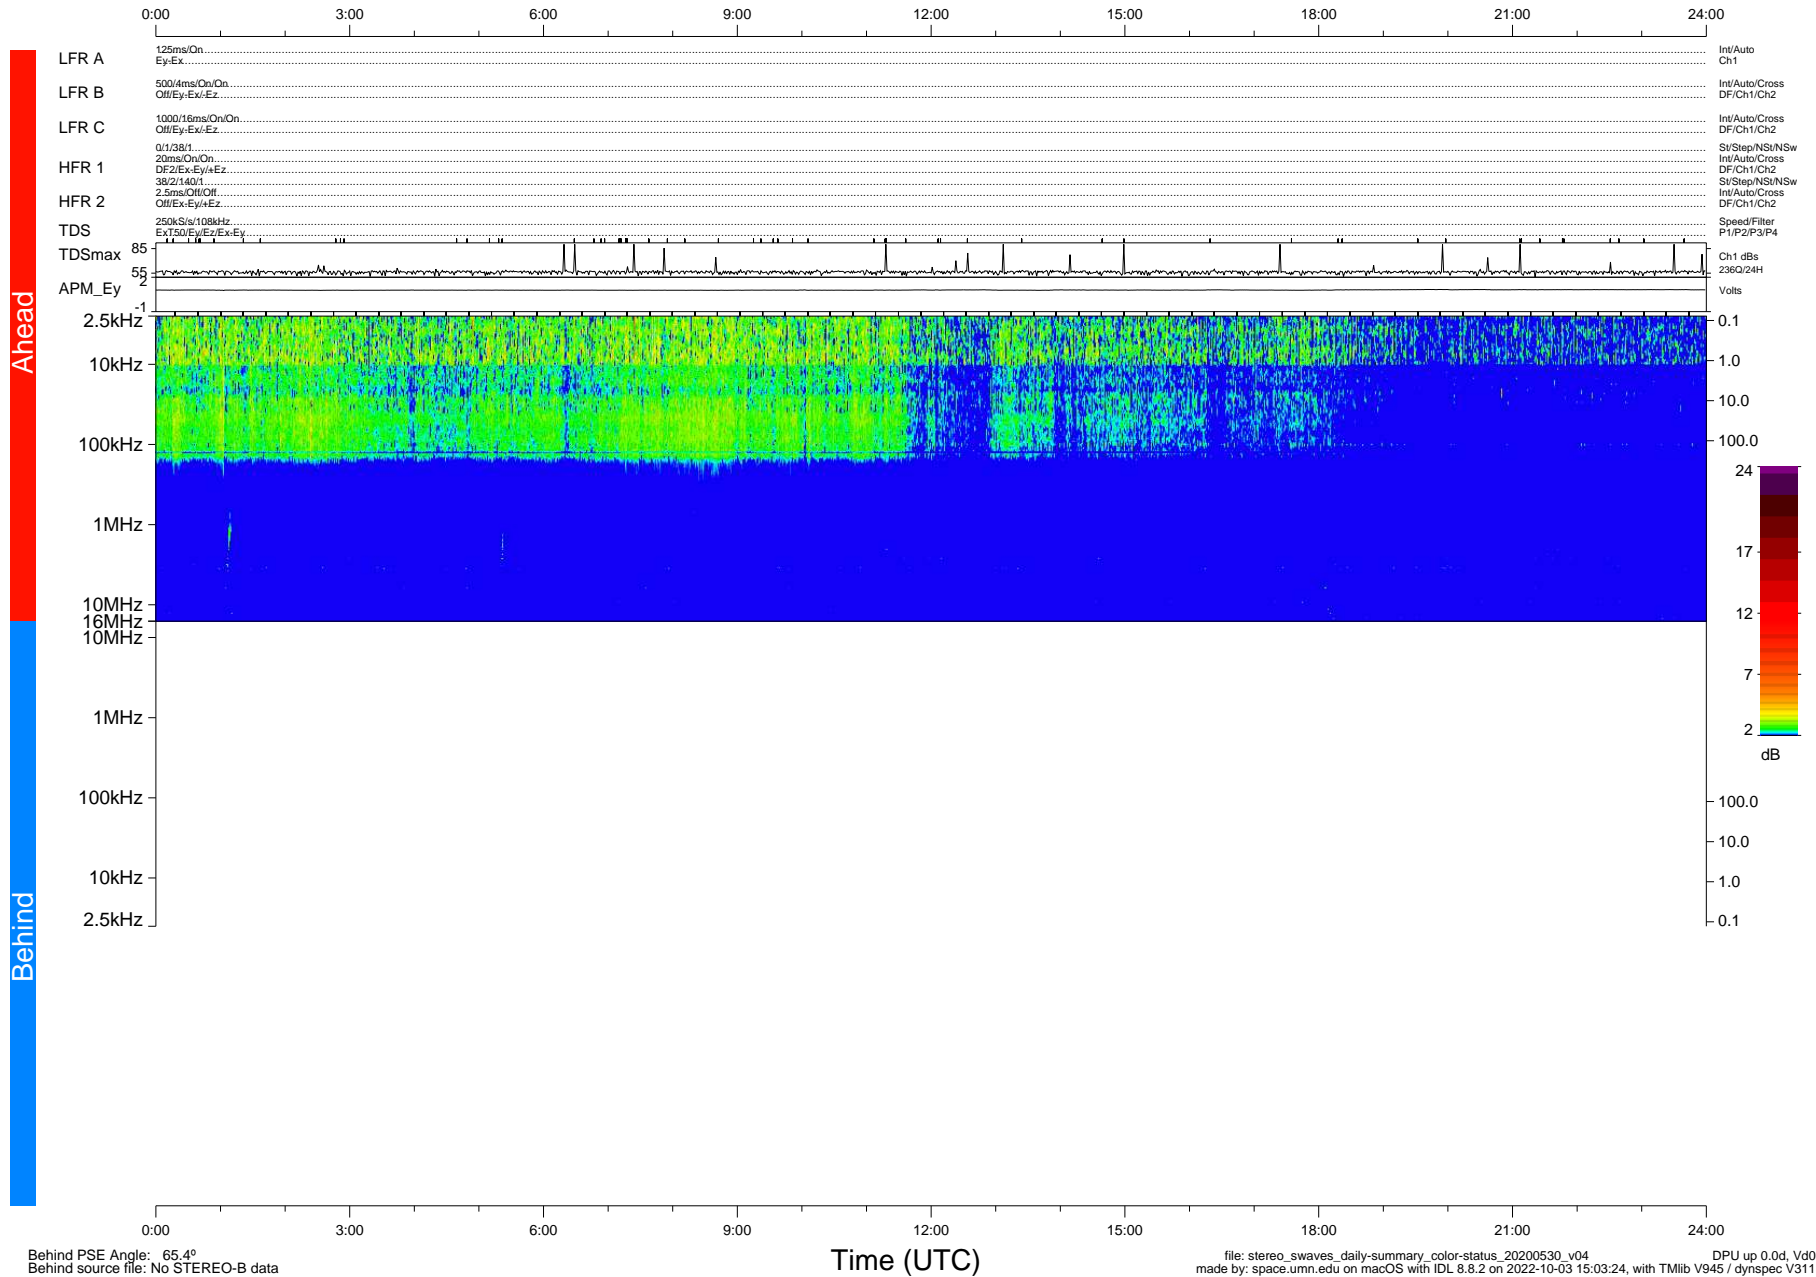

# STEREO/WAVES Daily Summary - 30-May-2020 (DOY 151)

Ahead source file: swaves\_ahead\_2020\_151\_1\_05.fin (Recovery: 100.0% HK, 89% Pkts)  
 Ahead PSE Angle: -72.2°

DPU up 1788.9d, V412d32

Behind PSE Angle: 65.4°  
 Behind source file: No STEREO-B data

file: stereo\_swaves\_daily-summary\_color-status\_20200530\_v04 DPU up 0.0d, Vd0  
 made by: space.umn.edu on macOS with IDL 8.8.2 on 2022-10-03 15:03:24, with Tlib V945 / dynspec V311