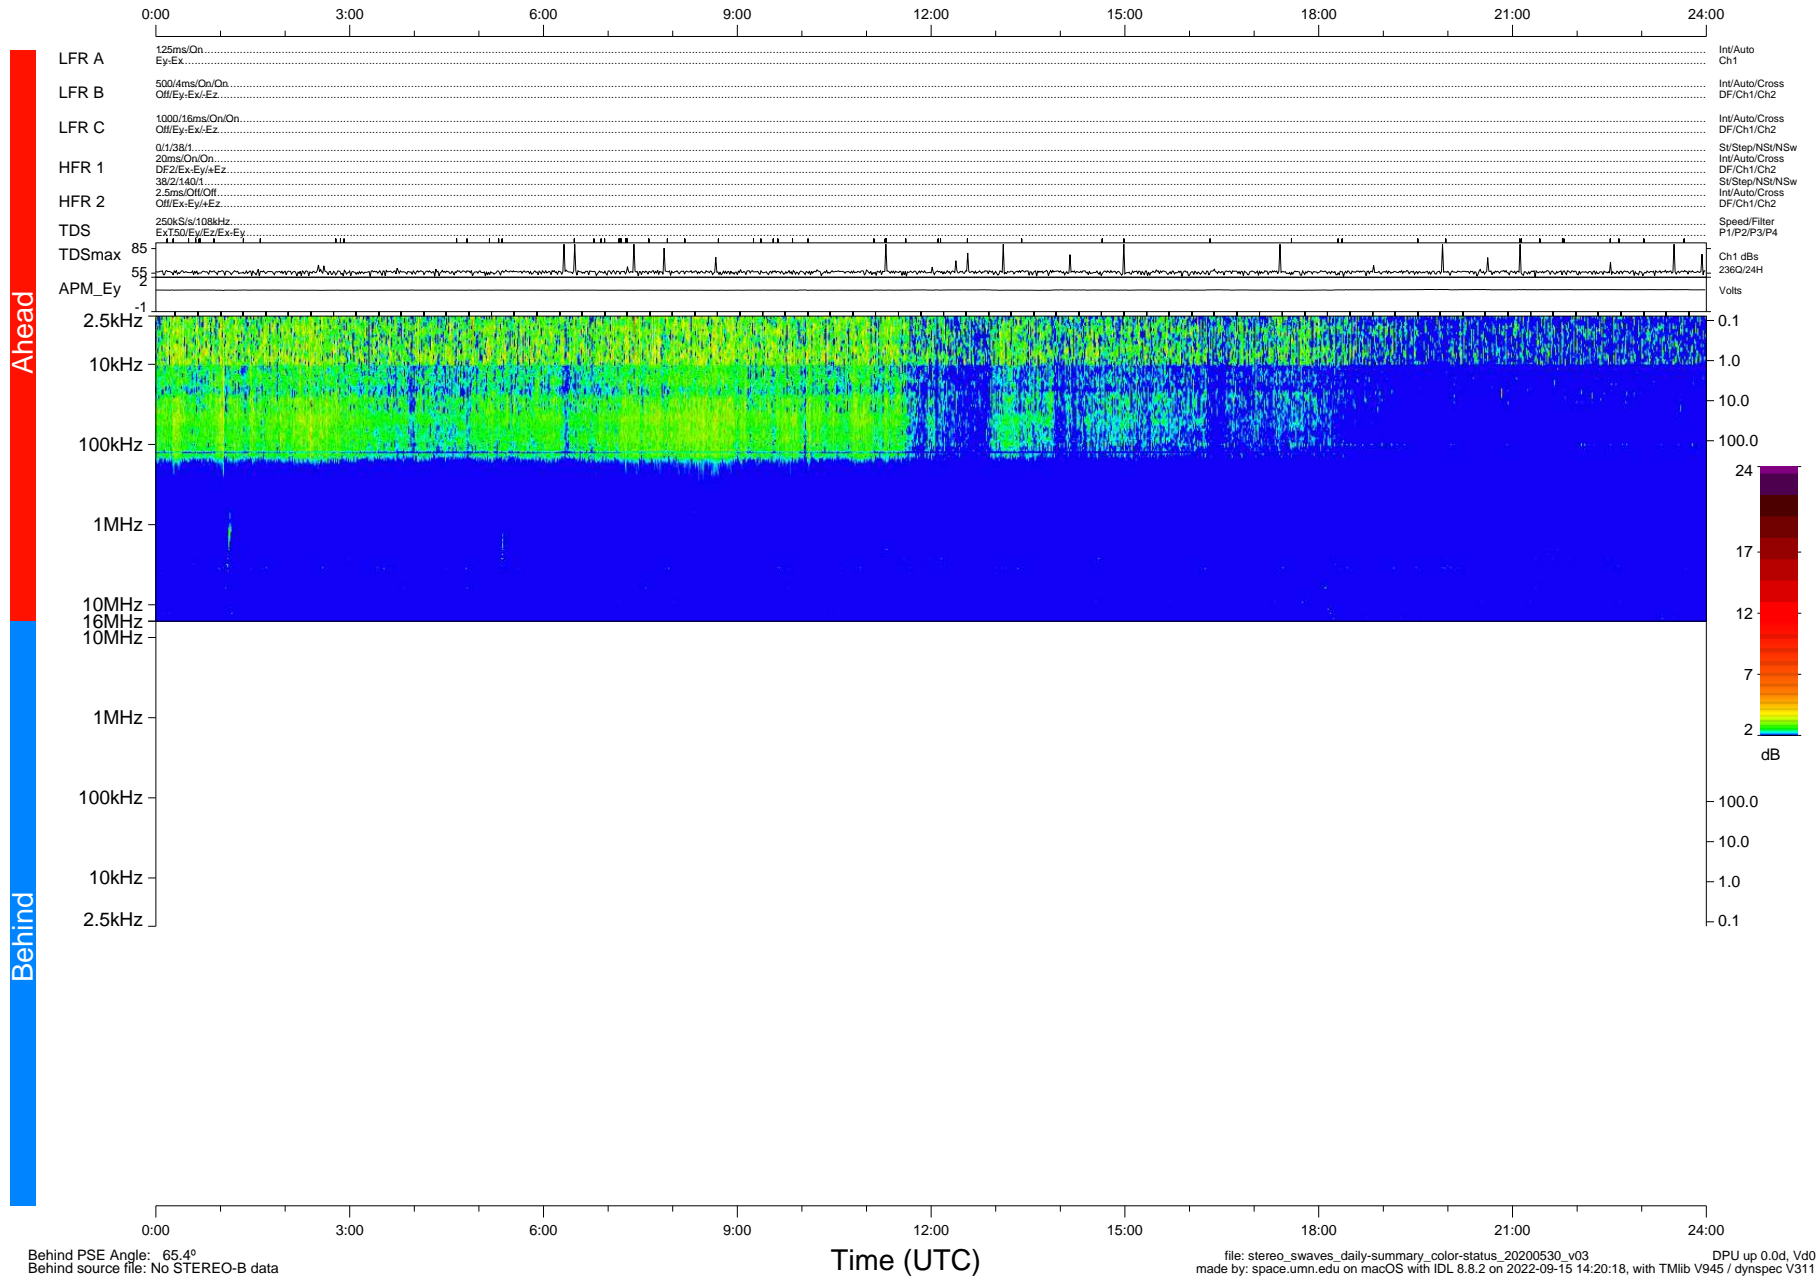

STEREO/WAVES Daily Summary - 30-May-2020 (DOY 151)

Ahead source file: swaves_ahead_2020_151_1_05.fin (Recovery: 100.0% HK, 89% Pkts)
 Ahead PSE Angle: -72.2°

DPU up 1788.9d, V412d32

Behind PSE Angle: 65.4°
 Behind source file: No STEREO-B data

file: stereo_swaves_daily-summary_color-status_20200530_v03 DPU up 0.0d, V40
 made by: space.umn.edu on macOS with IDL 8.8.2 on 2022-09-15 14:20:18, with Tlib V945 / dynspec V311