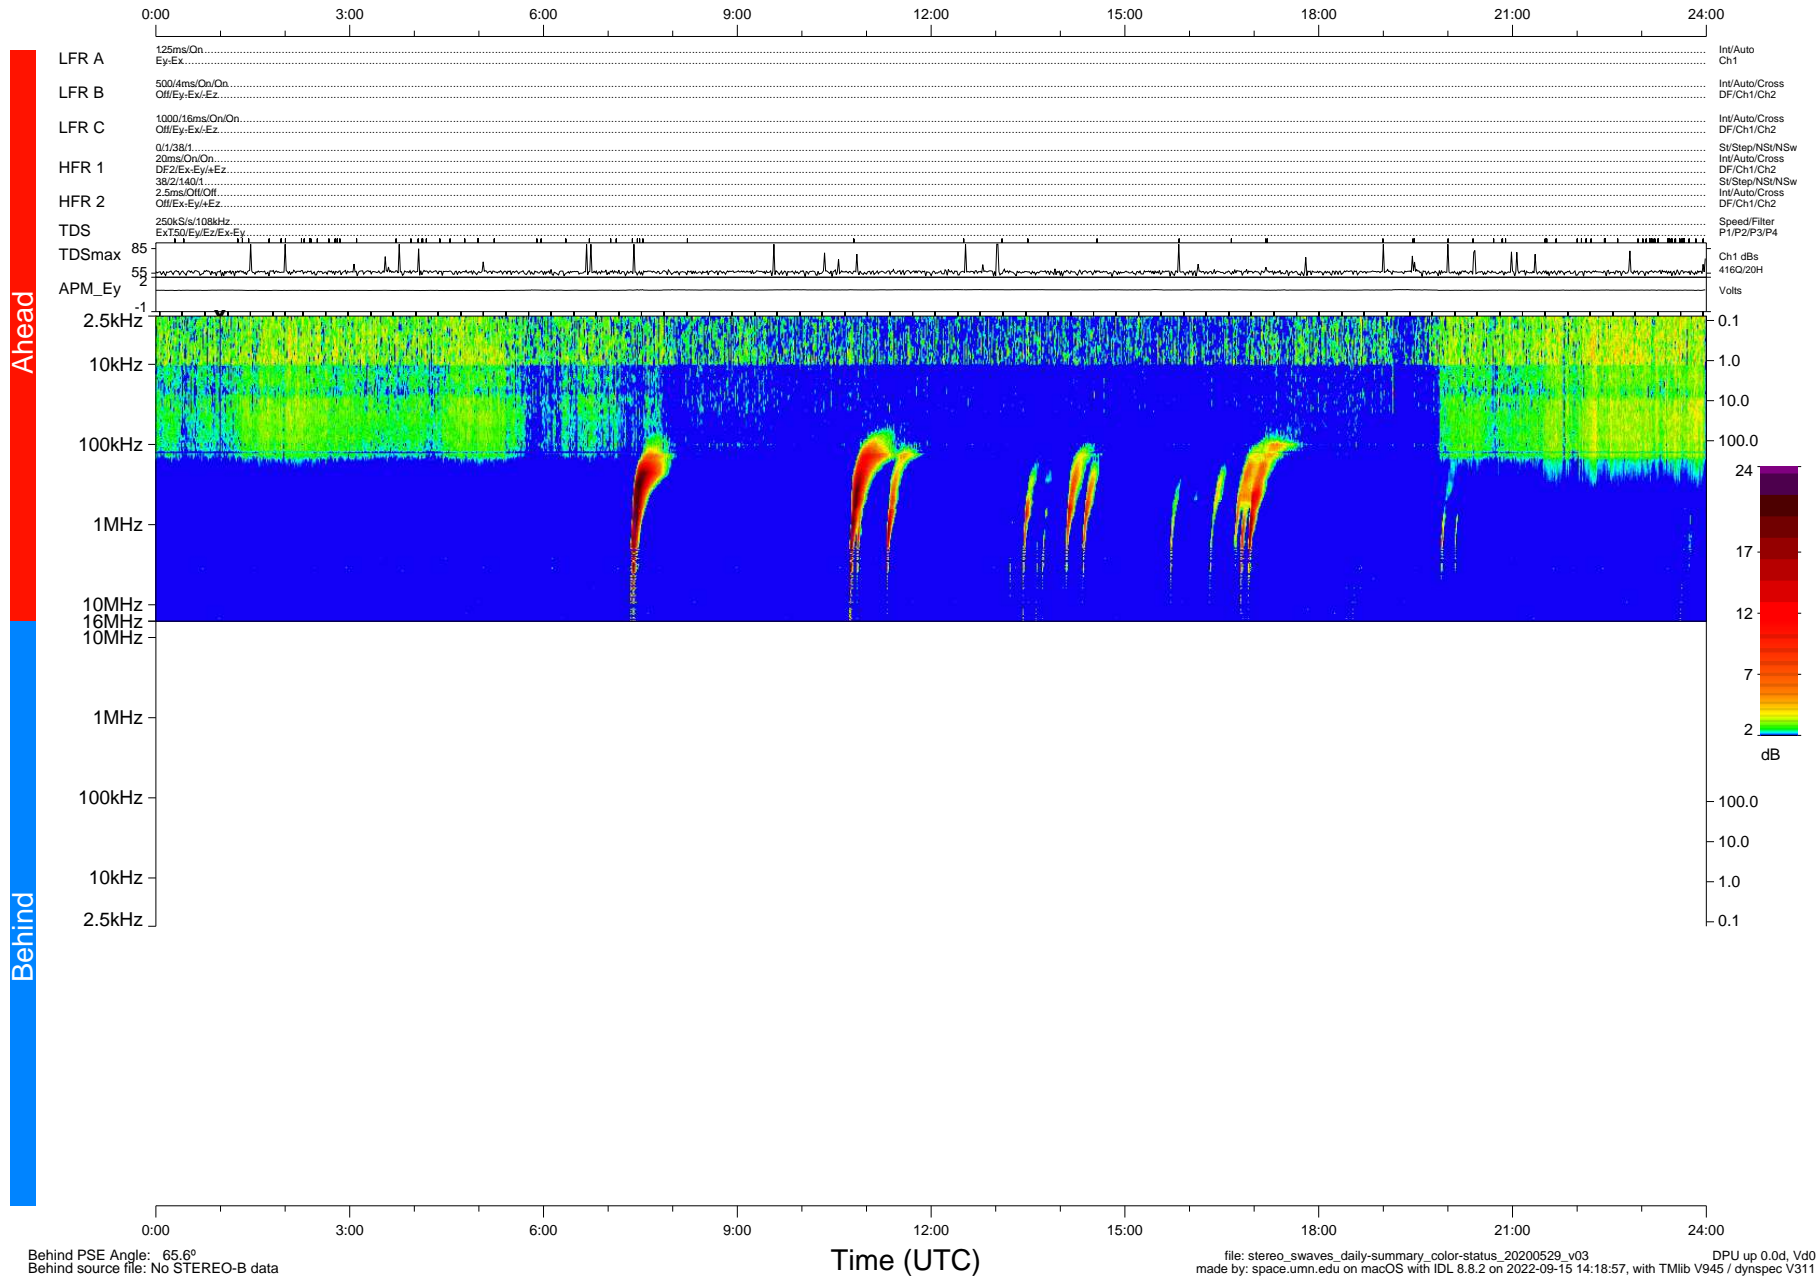

STEREO/WAVES Daily Summary - 29-May-2020 (DOY 150)

Ahead source file: swaves_ahead_2020_150_1_05.fin (Recovery: 100.0% HK, 115% Pkts)
 Ahead PSE Angle: -72.2°

DPU up 1787.9d, V412d32

Behind PSE Angle: 65.6°
 Behind source file: No STEREO-B data

file: stereo_swaves_daily-summary_color-status_20200529_v03
 made by: space.umn.edu on macOS with IDL 8.8.2 on 2022-09-15 14:18:57, with Tlib V945 / dynspec V311
 DPU up 0.0d, Vd0