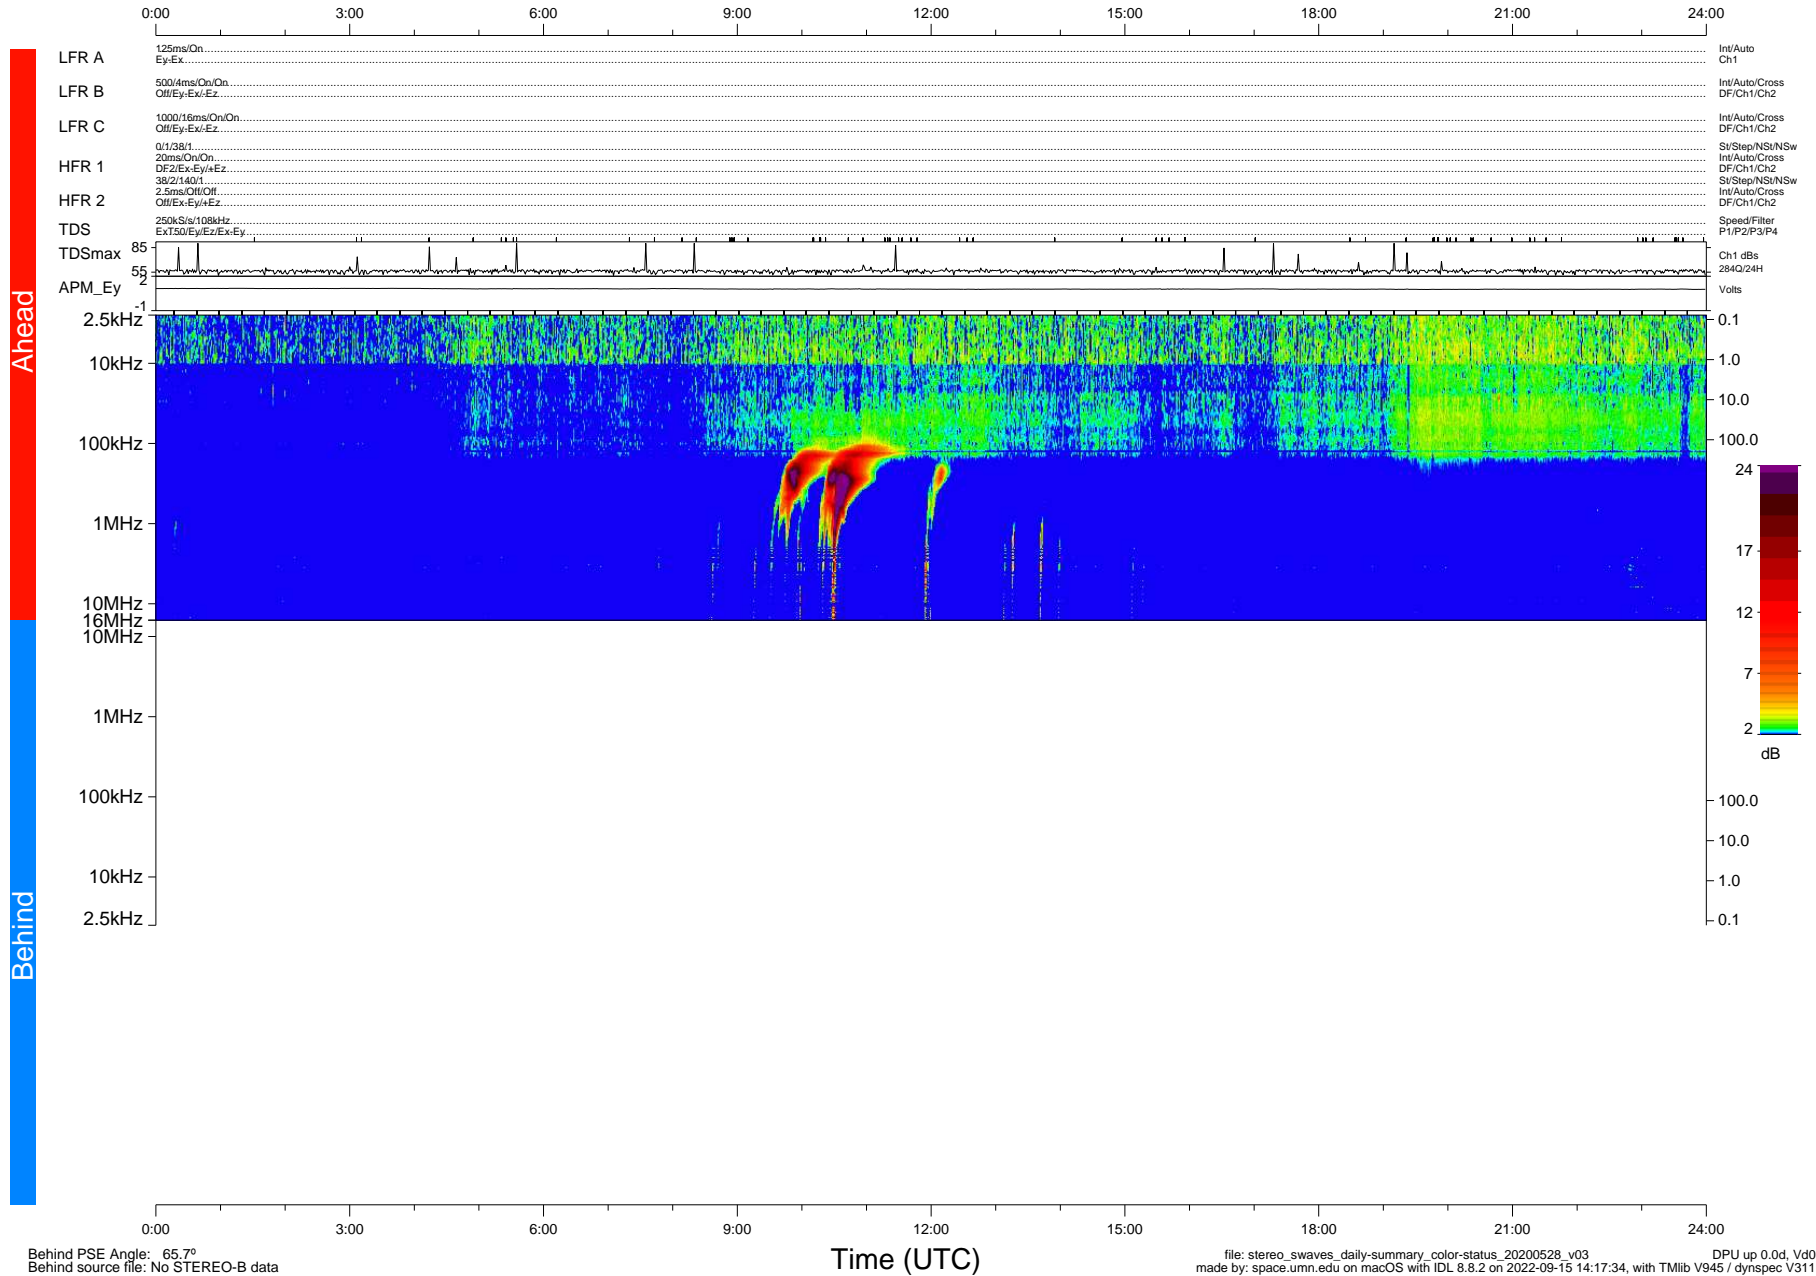

STEREO/WAVES Daily Summary - 28-May-2020 (DOY 149)

Ahead source file: swaves_ahead_2020_149_1_05.fin (Recovery: 100.0% HK, 96% Pkts)
 Ahead PSE Angle: -72.2°

DPU up 1786.9d, V412d32

Behind PSE Angle: 65.7°
 Behind source file: No STEREO-B data

file: stereo_swaves_daily-summary_color-status_20200528_v03 DPU up 0.0d, Vd0
 made by: space.umn.edu on macOS with IDL 8.8.2 on 2022-09-15 14:17:34, with TLib V945 / dynspec V311