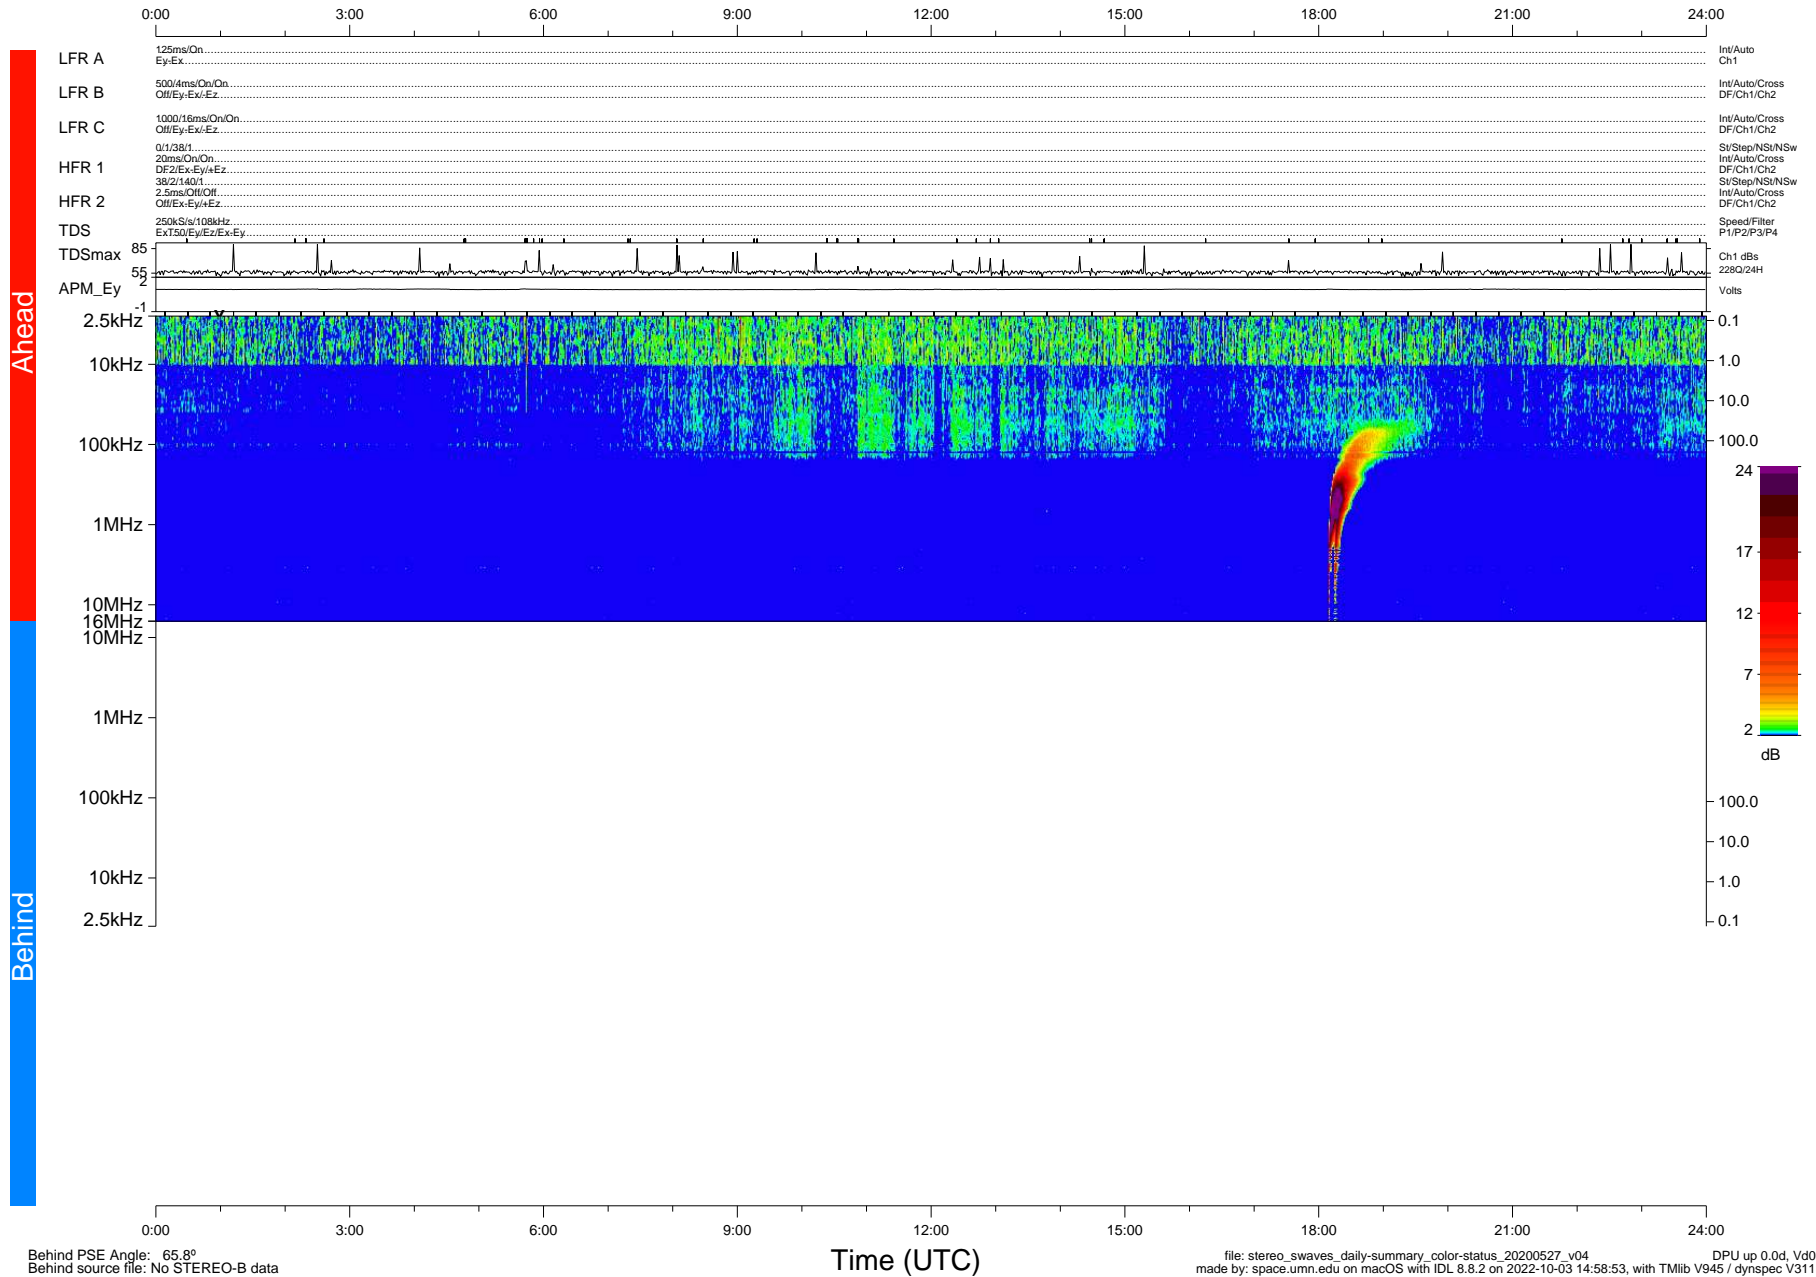

STEREO/WAVES Daily Summary - 27-May-2020 (DOY 148)

Ahead source file: swaves_ahead_2020_148_1_05.fin (Recovery: 100.0% HK, 88% Pkts)
 Ahead PSE Angle: -72.4°

DPU up 1785.9d, V412d32

Behind PSE Angle: 65.8°
 Behind source file: No STEREO-B data

file: stereo_swaves_daily-summary_color-status_20200527_v04
 made by: space.umn.edu on macOS with IDL 8.8.2 on 2022-10-03 14:58:53, with TMLib V945 / dynspec V311
 DPU up 0.0d, Vd0