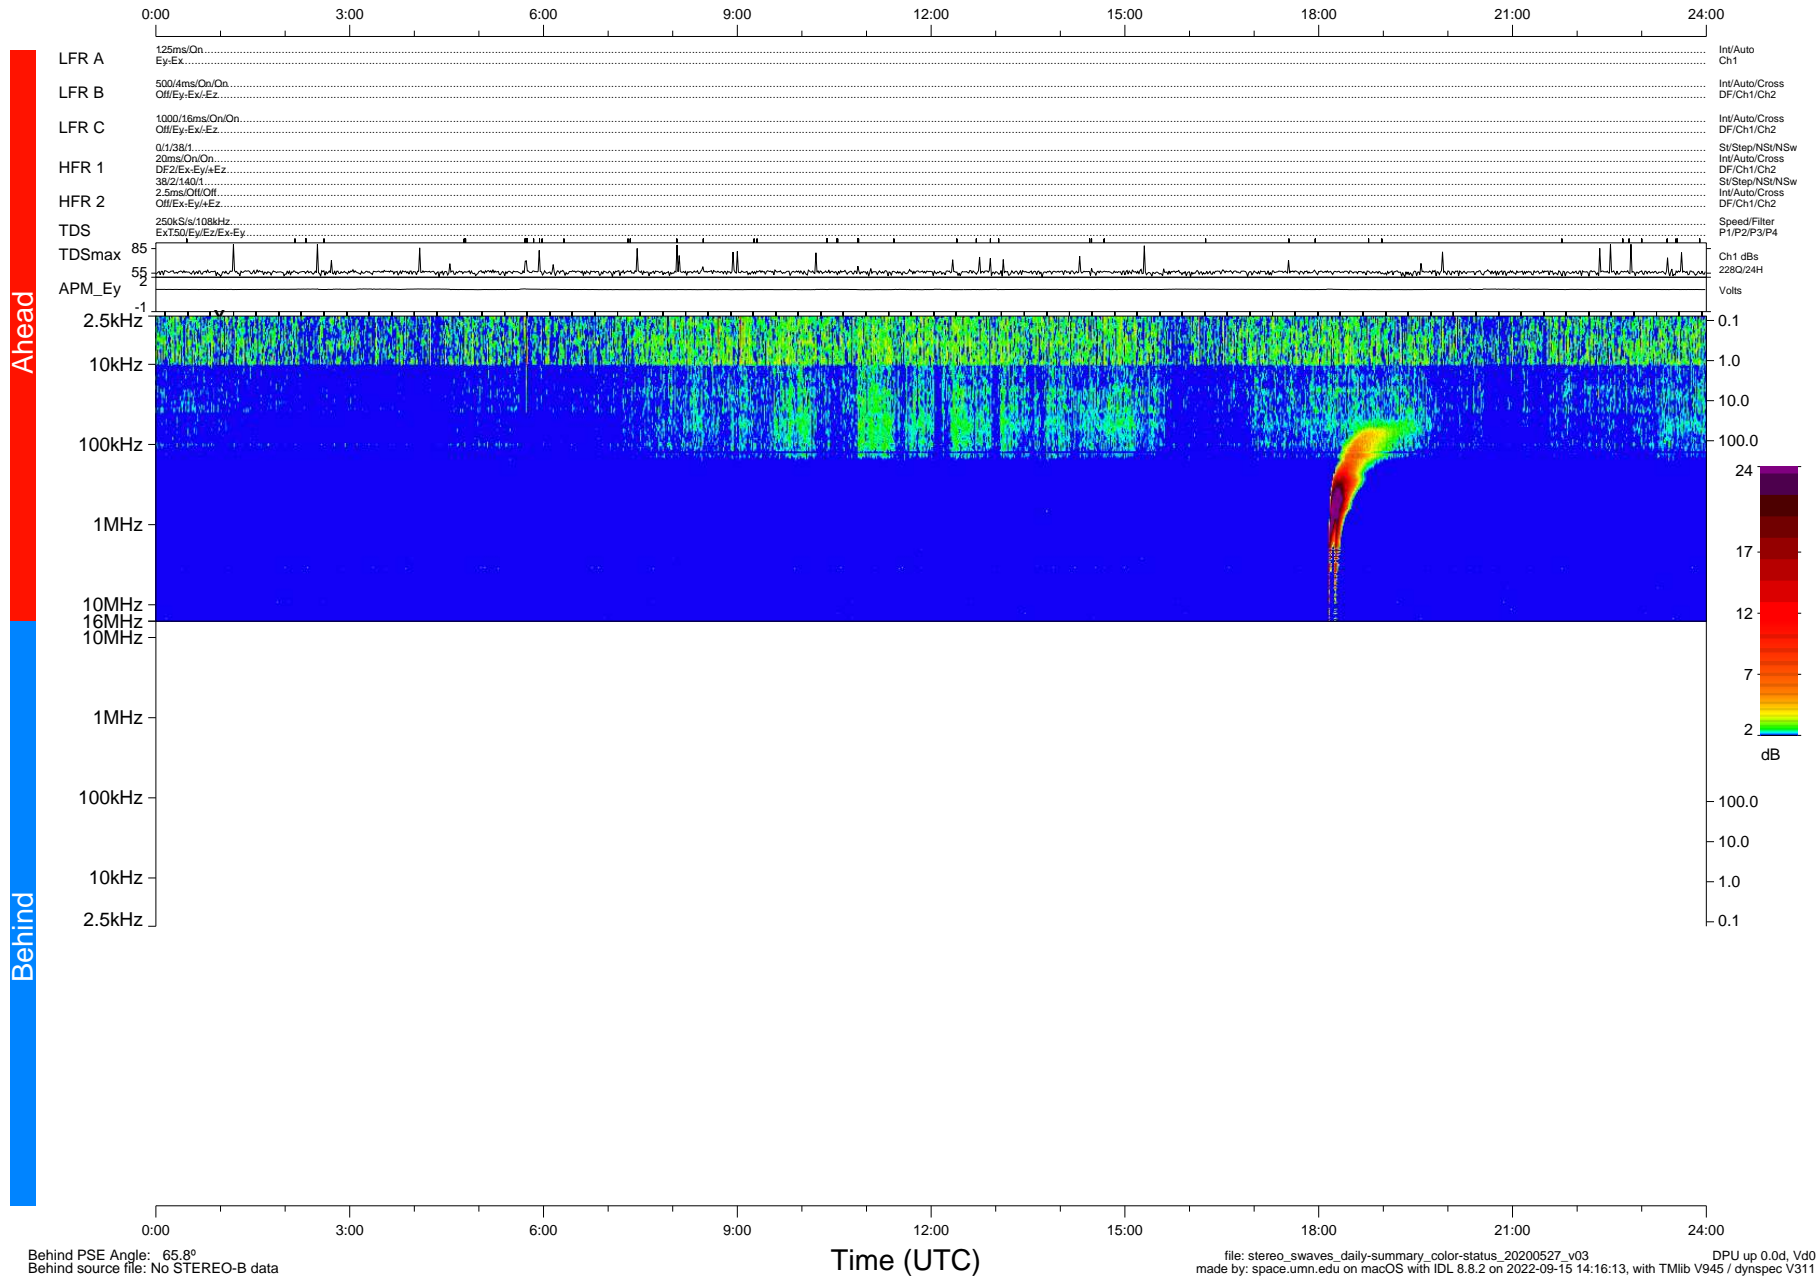

STEREO/WAVES Daily Summary - 27-May-2020 (DOY 148)

Ahead source file: swaves_ahead_2020_148_1_05.fin (Recovery: 100.0% HK, 88% Pkts)
 Ahead PSE Angle: -72.4°

DPU up 1785.9d, V412d32

Behind PSE Angle: 65.8°
 Behind source file: No STEREO-B data

file: stereo_swaves_daily-summary_color-status_20200527_v03
 made by: space.umn.edu on macOS with IDL 8.8.2 on 2022-09-15 14:16:13, with TMLib V945 / dynspec V311
 DPU up 0.0d, Vd0