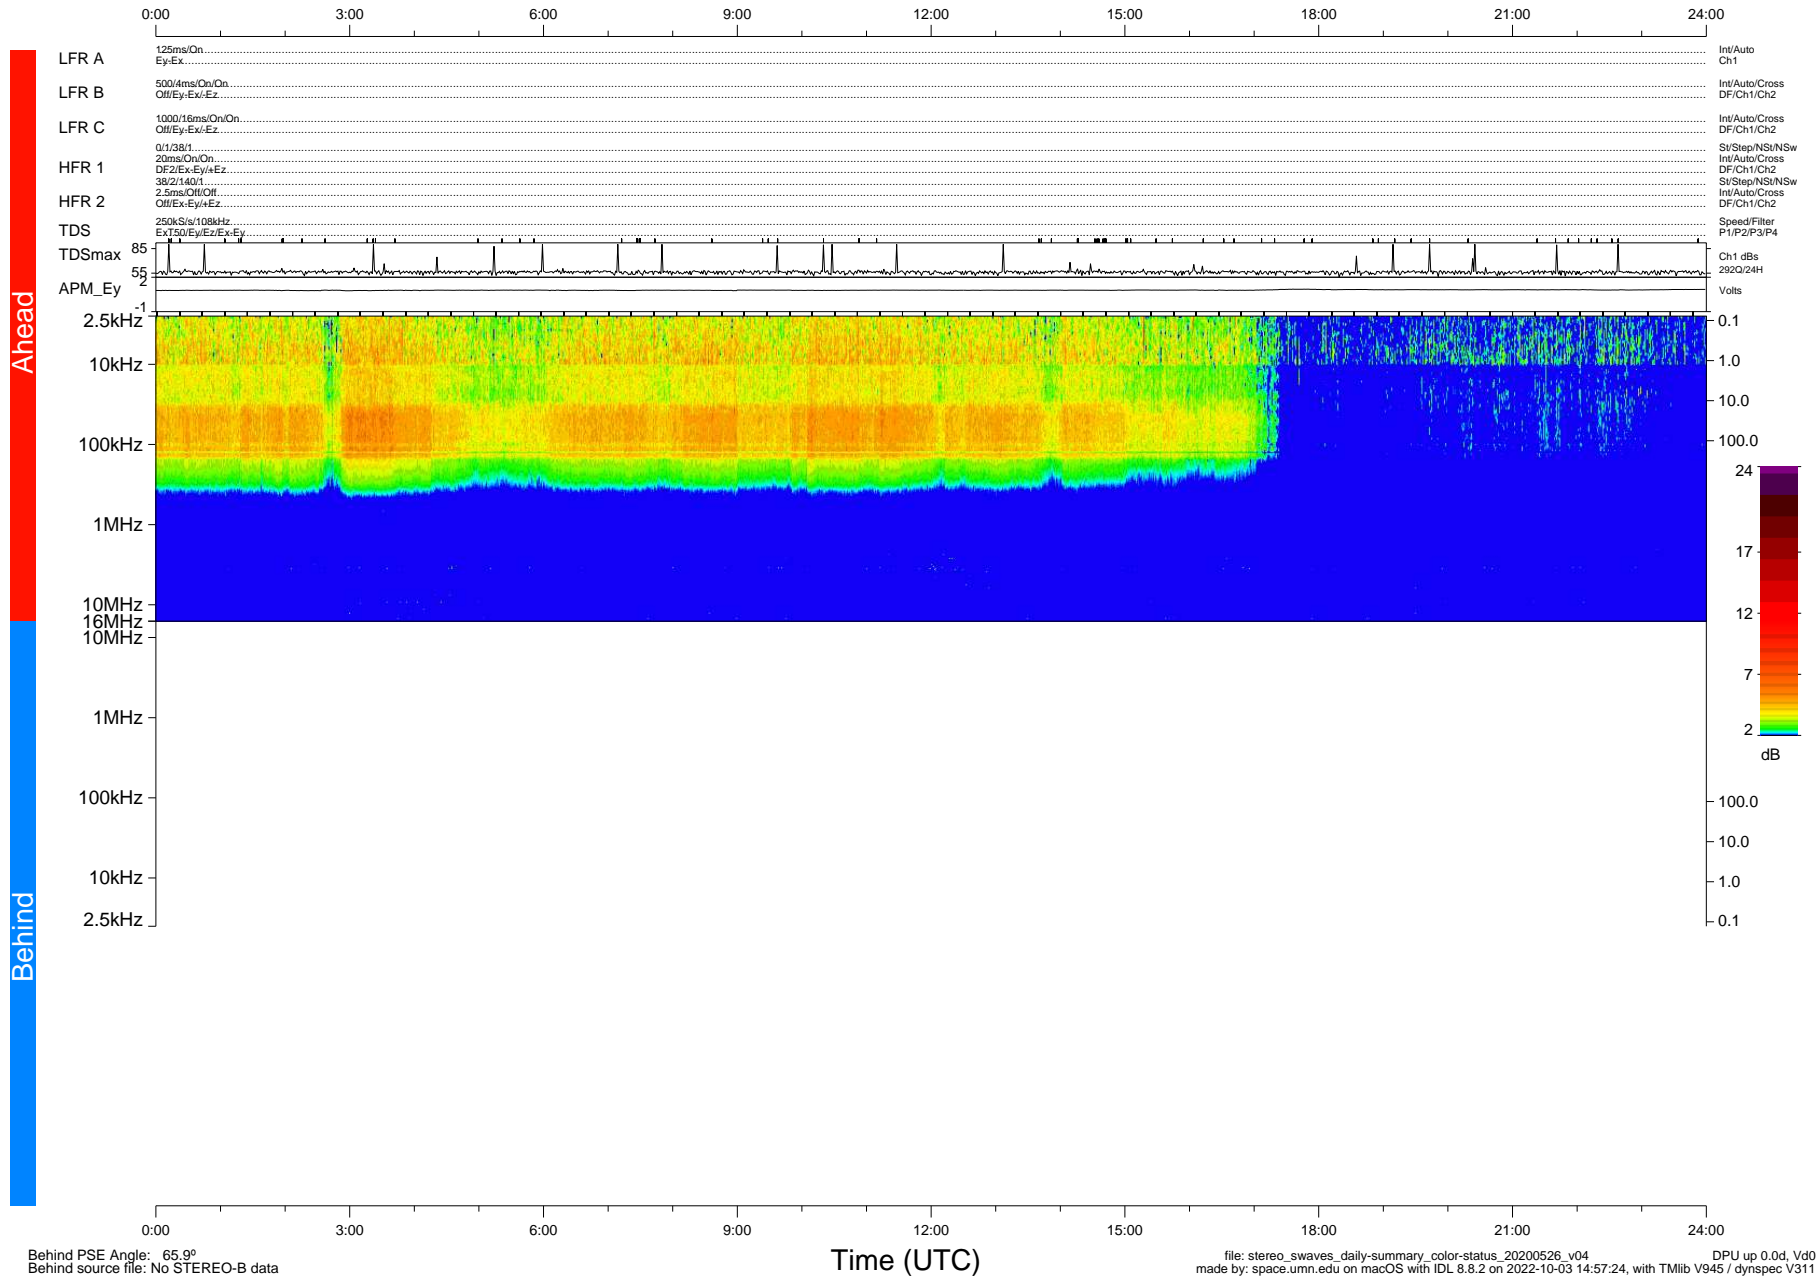

# STEREO/WAVES Daily Summary - 26-May-2020 (DOY 147)

Ahead source file: swaves\_ahead\_2020\_147\_1\_05.fin (Recovery: 100.0% HK, 98% Pkts)  
 Ahead PSE Angle: -72.4°

DPU up 1784.9d, V412d32

Behind PSE Angle: 65.9°  
 Behind source file: No STEREO-B data

file: stereo\_swaves\_daily-summary\_color-status\_20200526\_v04 DPU up 0.0d, Vd0  
 made by: space.umn.edu on macOS with IDL 8.8.2 on 2022-10-03 14:57:24, with Tlib V945 / dynspec V311