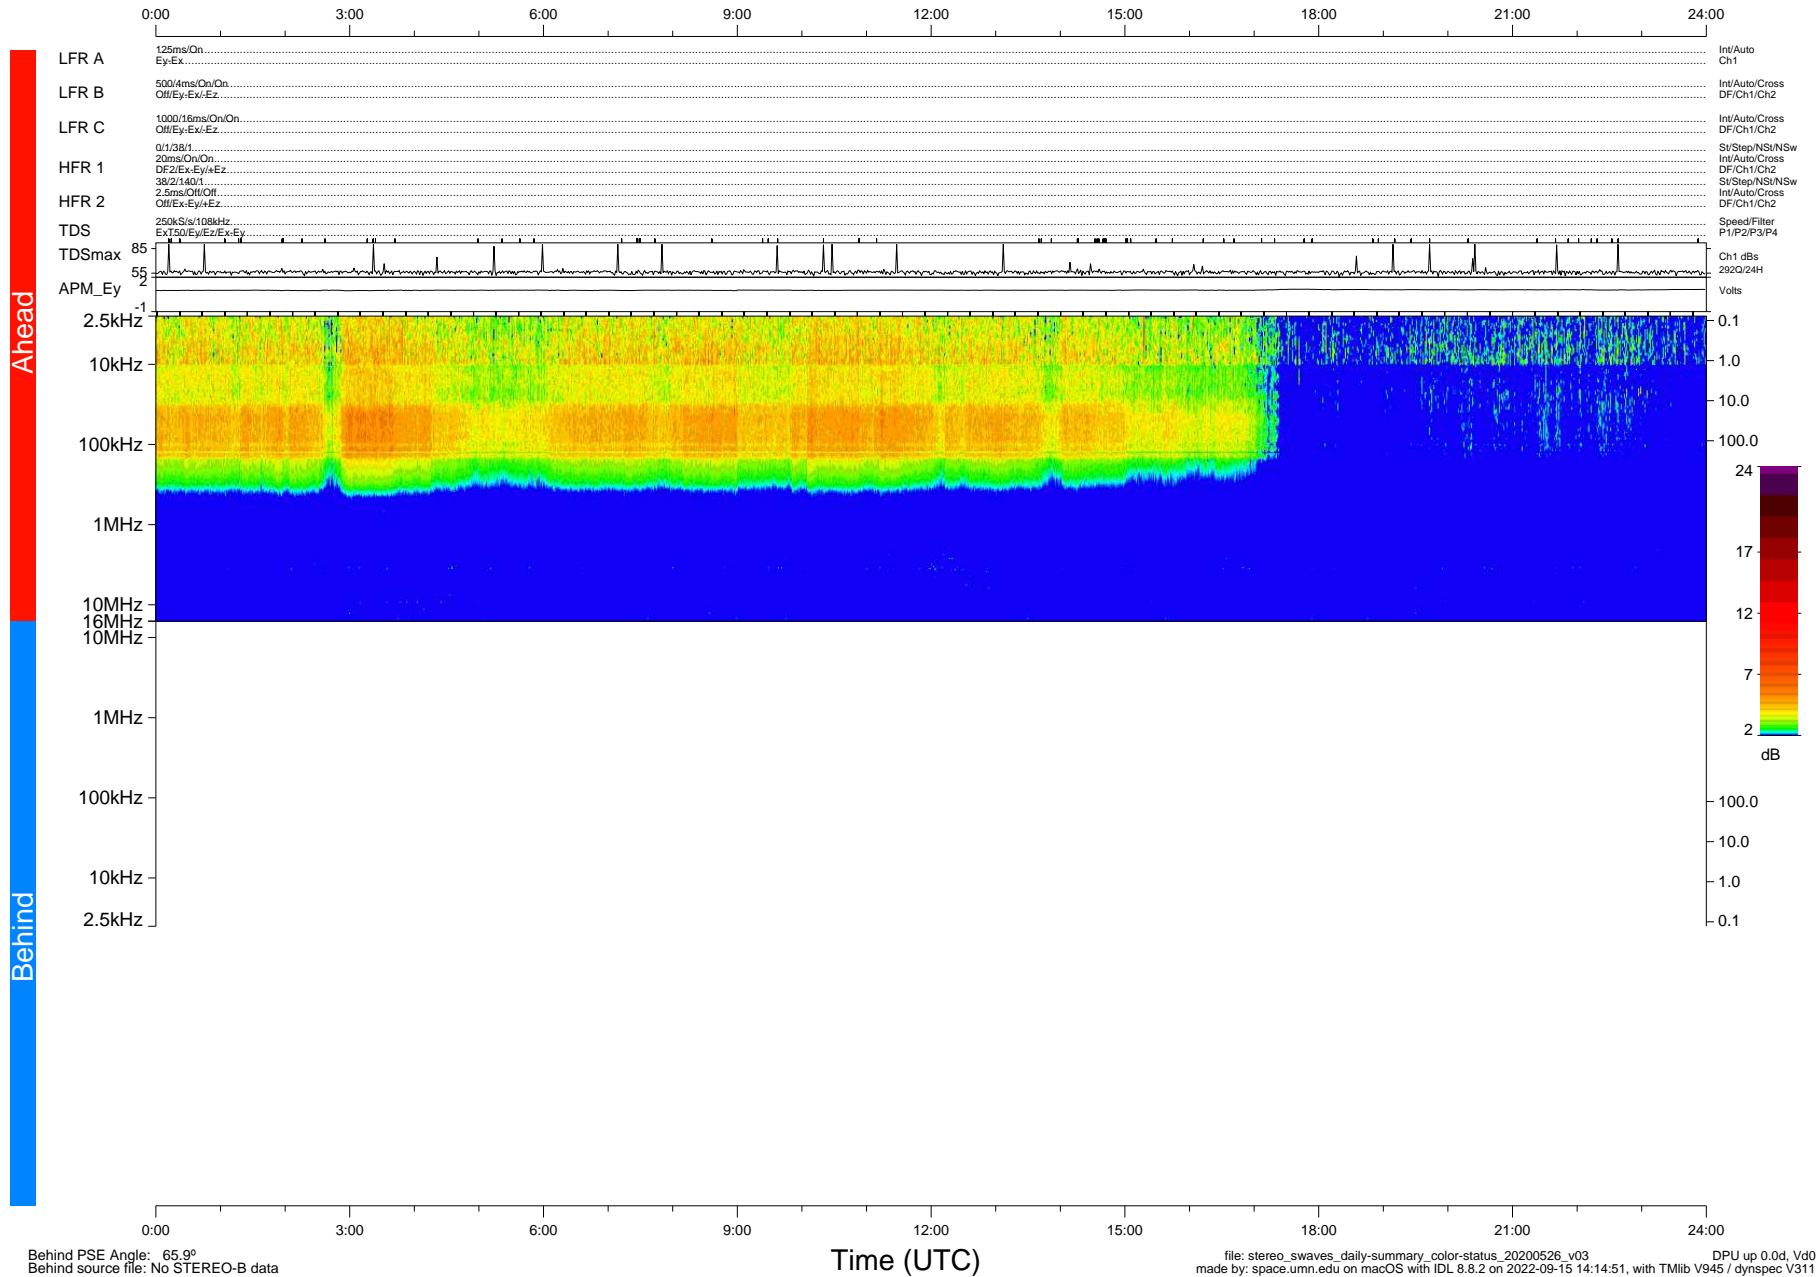

STEREO/WAVES Daily Summary - 26-May-2020 (DOY 147)

Ahead source file: swaves_ahead_2020_147_1_05.fin (Recovery: 100.0% HK, 98% Pkts)
 Ahead PSE Angle: -72.4°

DPU up 1784.9d, V412d32

Behind PSE Angle: 65.9°
 Behind source file: No STEREO-B data

Time (UTC)

file: stereo_swaves_daily-summary_color-status_20200526_v03 DPU up 0.0d, Vd0
 made by: space.umn.edu on macOS with IDL 8.8.2 on 2022-09-15 14:14:51, with Tlib V945 / dynspec V311