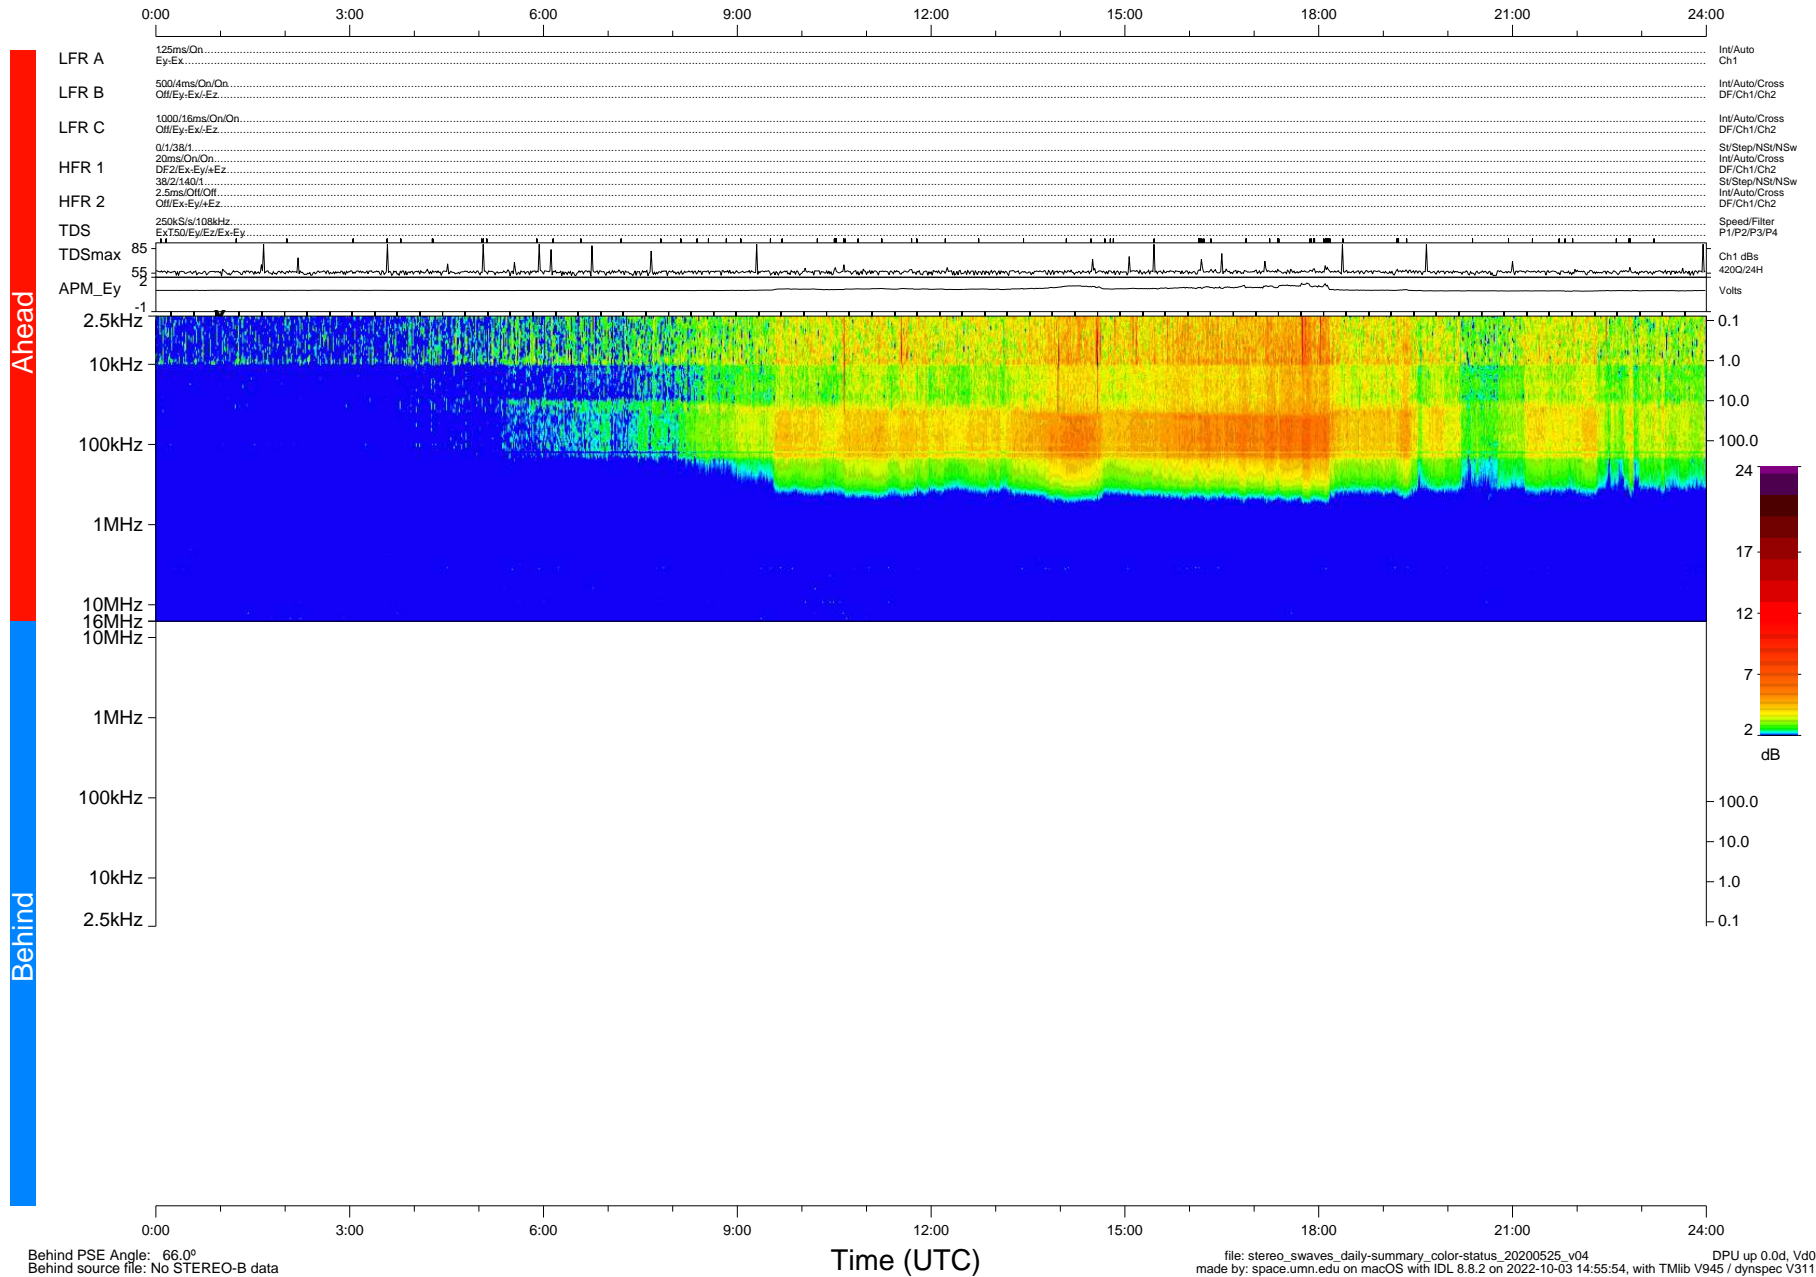

# STEREO/WAVES Daily Summary - 25-May-2020 (DOY 146)

Ahead source file: swaves\_ahead\_2020\_146\_1\_05.fin (Recovery: 100.0% HK, 116% Pkts)  
 Ahead PSE Angle: -72.5°

DPU up 1783.9d, V412d32

Behind PSE Angle: 66.0°  
 Behind source file: No STEREO-B data

file: stereo\_swaves\_daily-summary\_color-status\_20200525\_v04  
 made by: space.umn.edu on macOS with IDL 8.8.2 on 2022-10-03 14:55:54, with Tlib V945 / dynspec V311  
 DPU up 0.0d, Vd0