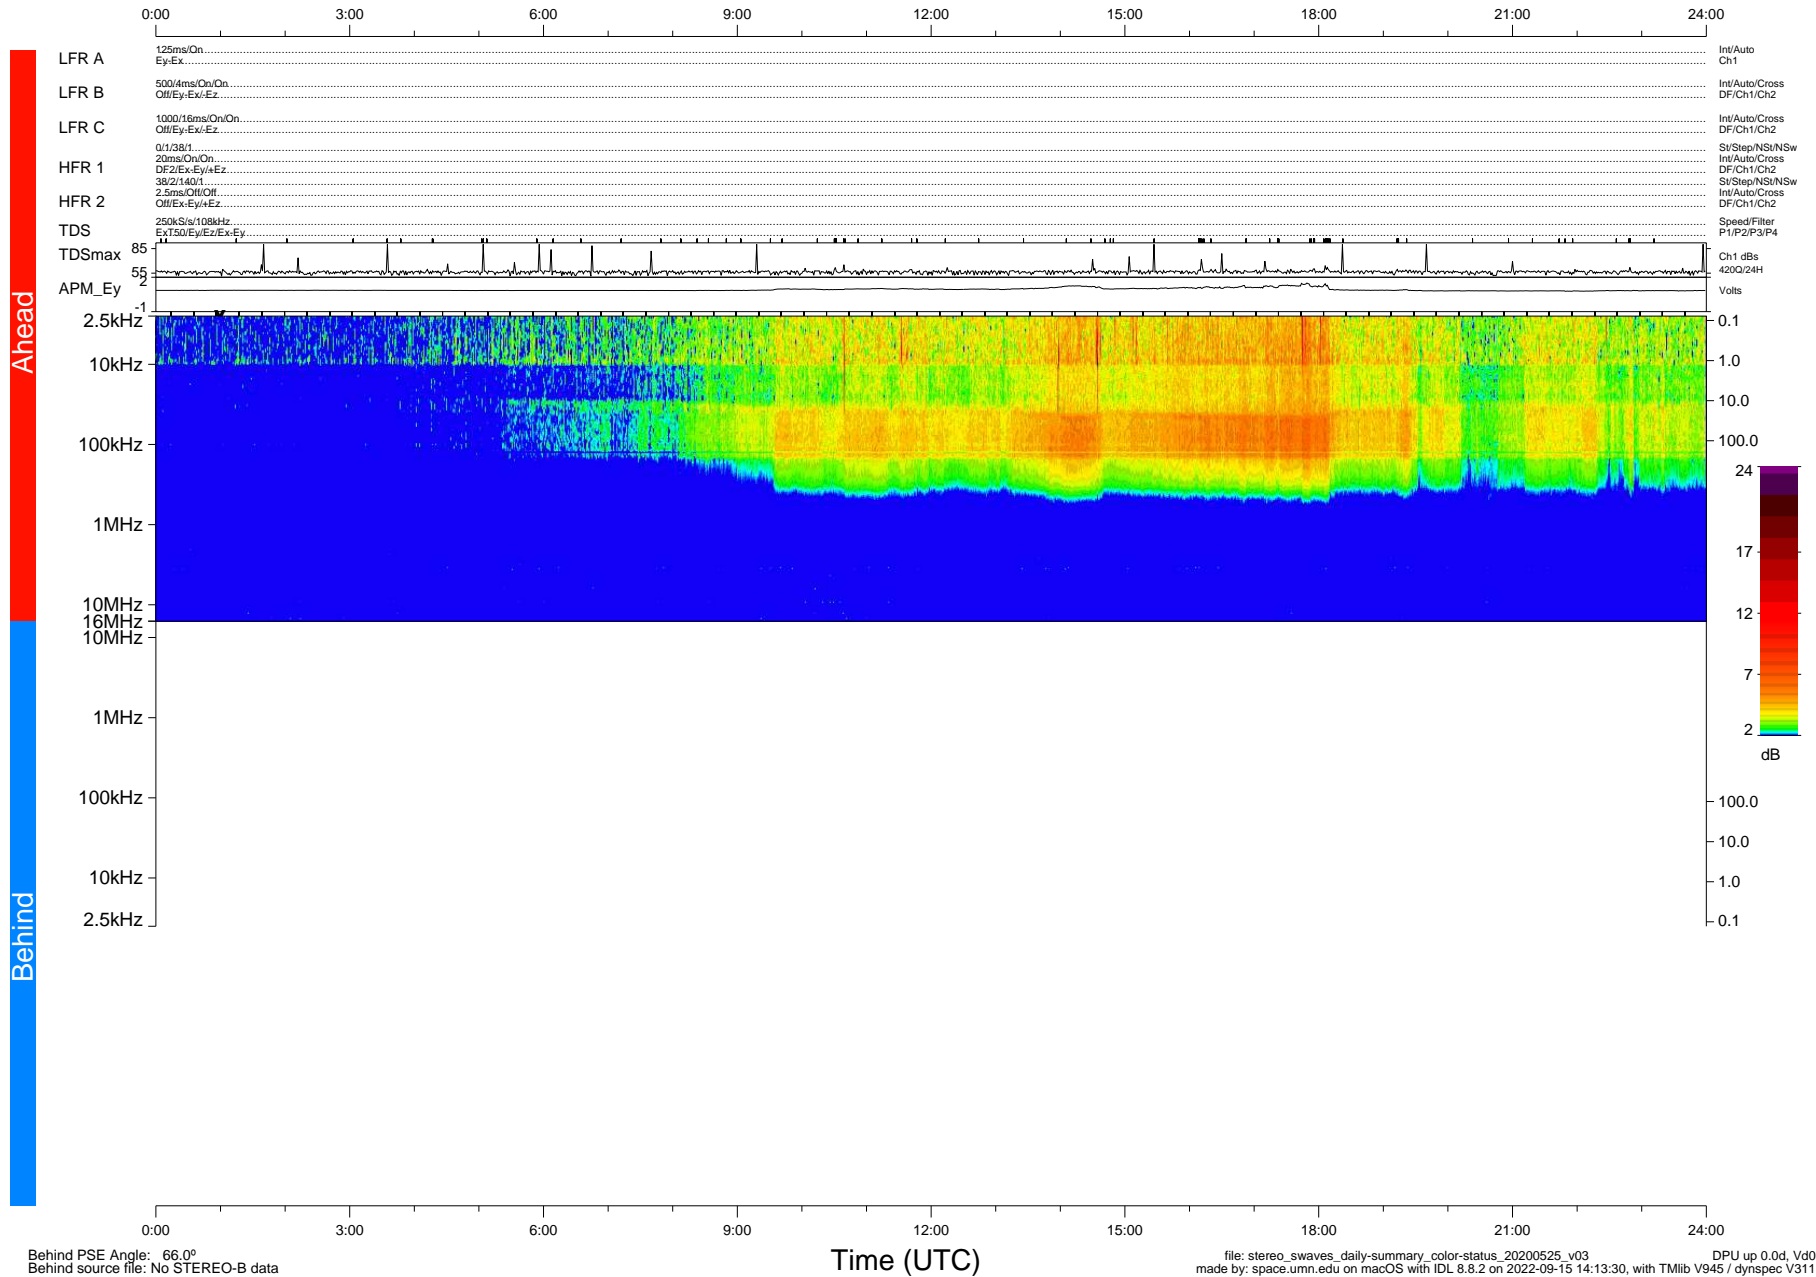

STEREO/WAVES Daily Summary - 25-May-2020 (DOY 146)

Ahead source file: swaves_ahead_2020_146_1_05.fin (Recovery: 100.0% HK, 116% Pkts)
 Ahead PSE Angle: -72.5°

DPU up 1783.9d, V412d32

Behind PSE Angle: 66.0°
 Behind source file: No STEREO-B data

Time (UTC)

file: stereo_swaves_daily-summary_color-status_20200525_v03 DPU up 0.0d, Vd0
 made by: space.umn.edu on macOS with IDL 8.8.2 on 2022-09-15 14:13:30, with Tlib V945 / dynspec V311