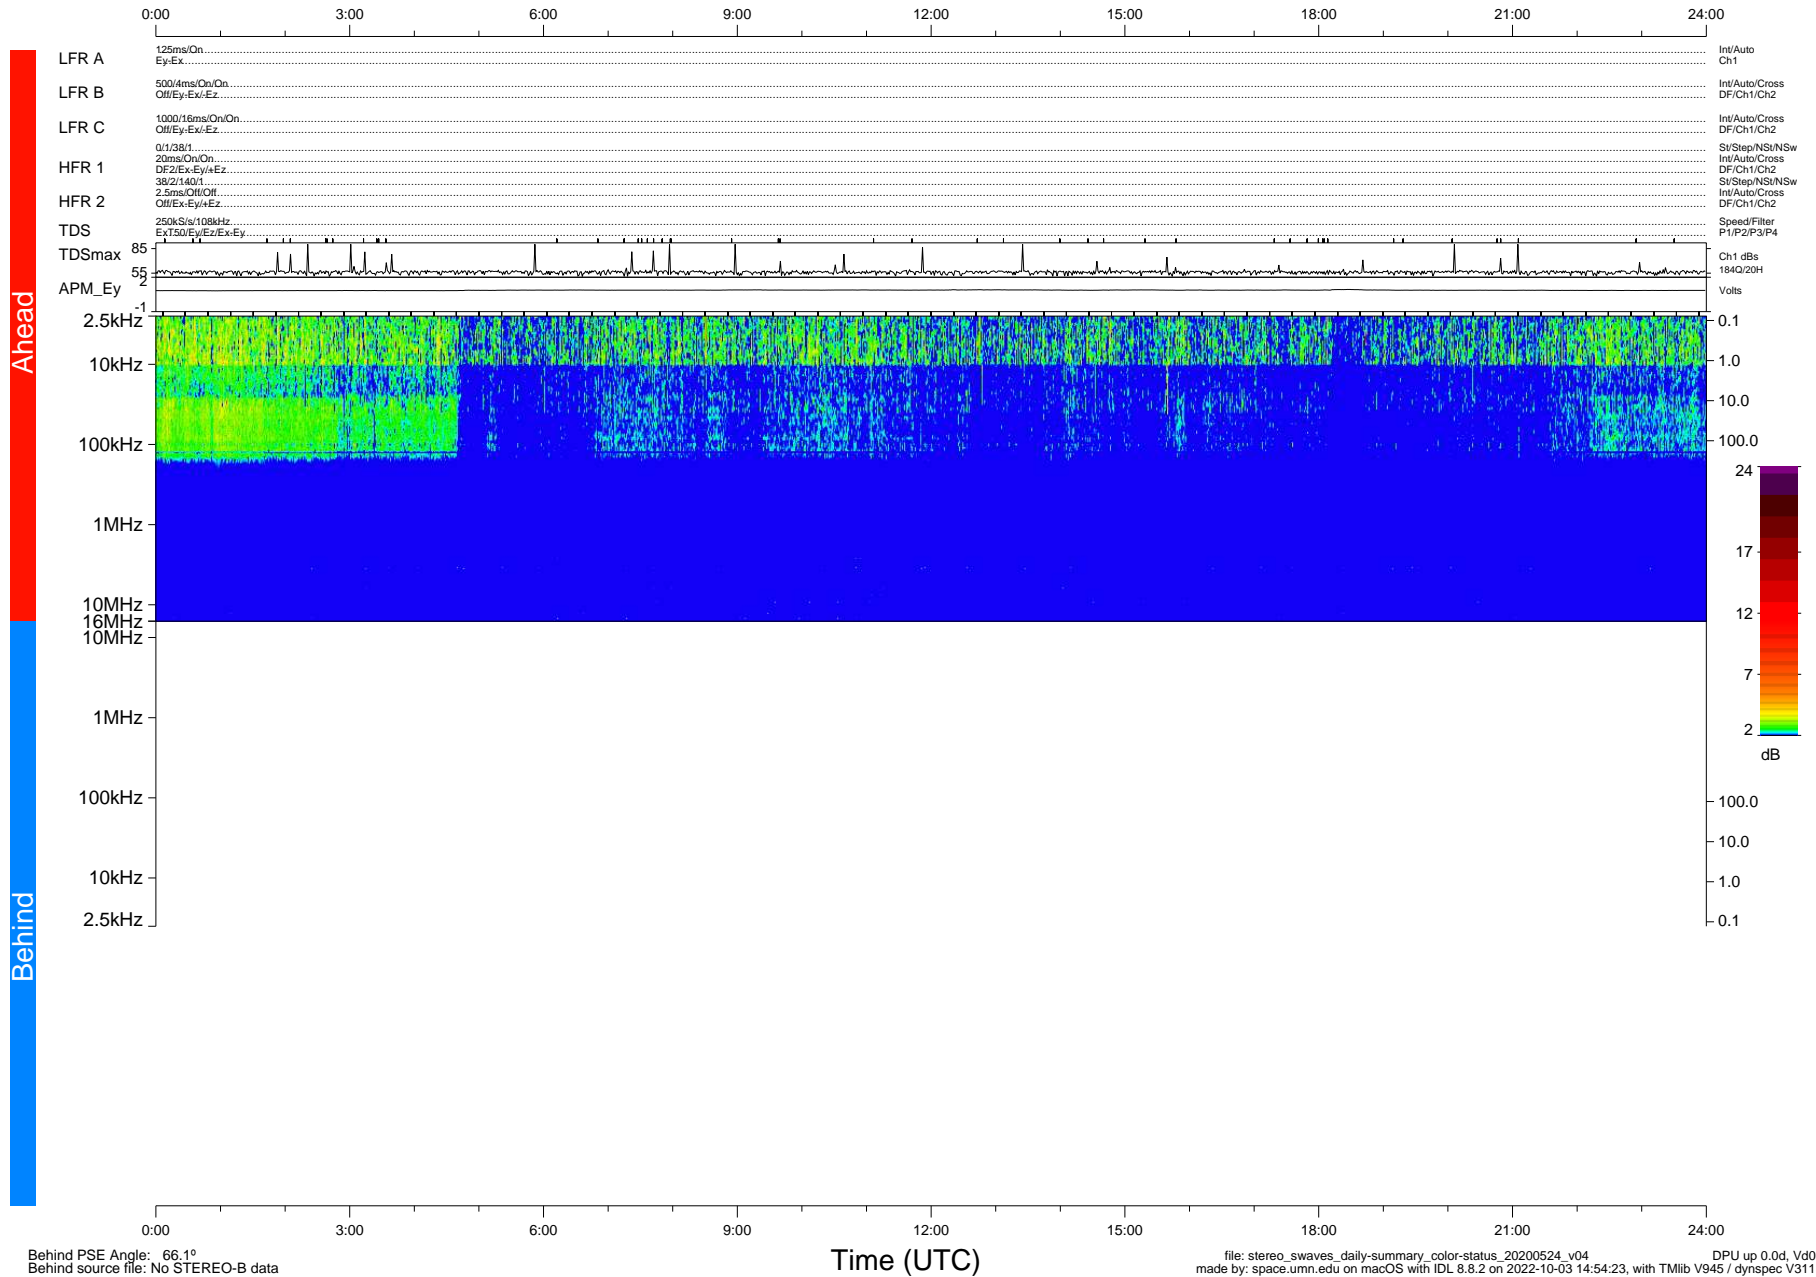

# STEREO/WAVES Daily Summary - 24-May-2020 (DOY 145)

Ahead source file: swaves\_ahead\_2020\_145\_1\_05.fin (Recovery: 100.0% HK, 81% Pkts)  
 Ahead PSE Angle: -72.6°

DPU up 1782.9d, V412d32

Behind PSE Angle: 66.1°  
 Behind source file: No STEREO-B data

file: stereo\_swaves\_daily-summary\_color-status\_20200524\_v04  
 made by: space.umn.edu on macOS with IDL 8.8.2 on 2022-10-03 14:54:23, with Tlib V945 / dynspec V311  
 DPU up 0.0d, Vd0