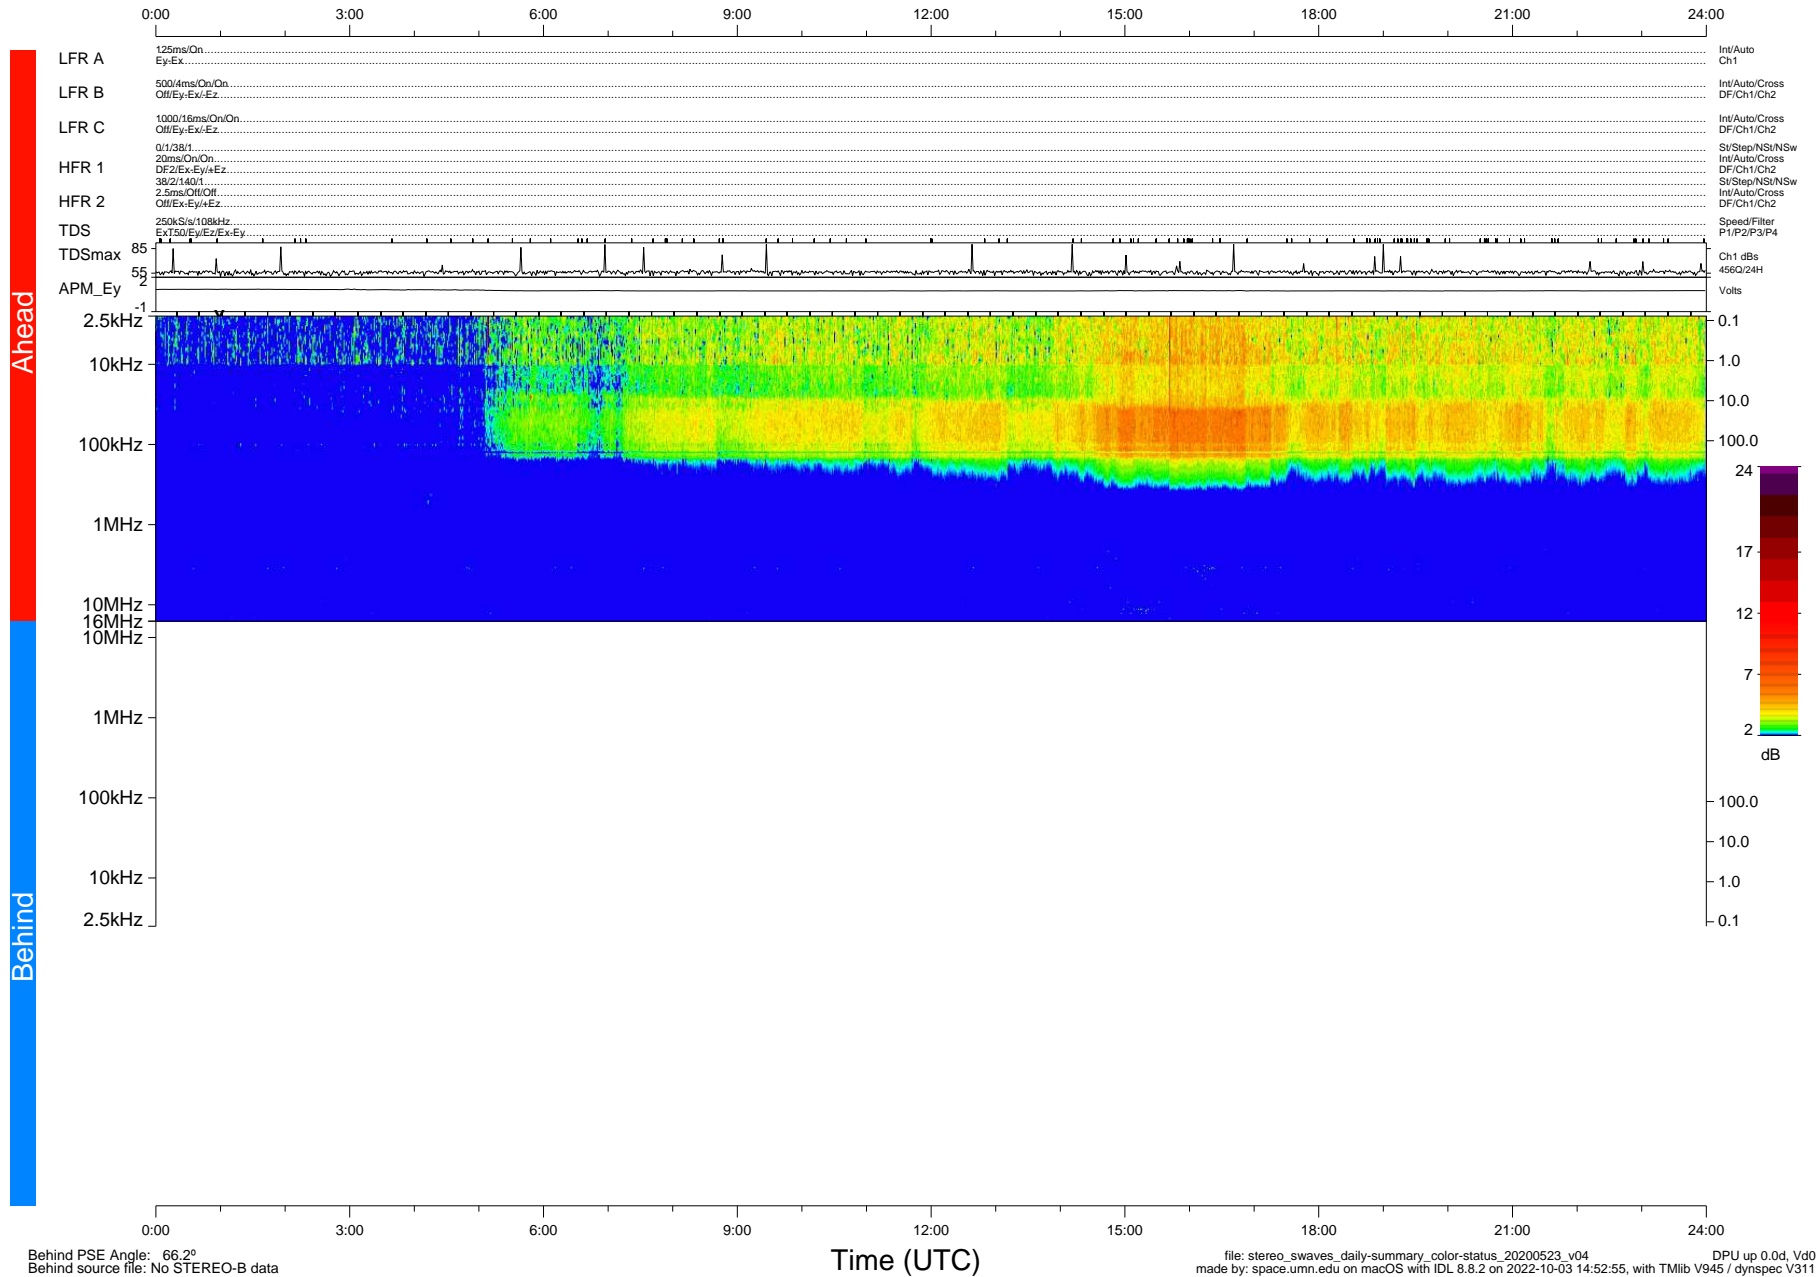

STEREO/WAVES Daily Summary - 23-May-2020 (DOY 144)

Ahead source file: swaves_ahead_2020_144_1_05.fin (Recovery: 100.0% HK, 122% Pkts)
 Ahead PSE Angle: -72.6°

DPU up 1781.9d, V412d32

Behind PSE Angle: 66.2°
 Behind source file: No STEREO-B data

file: stereo_swaves_daily-summary_color-status_20200523_v04
 made by: space.umn.edu on macOS with IDL 8.8.2 on 2022-10-03 14:52:55, with Tlib V945 / dynspec V311
 DPU up 0.0d, Vd0