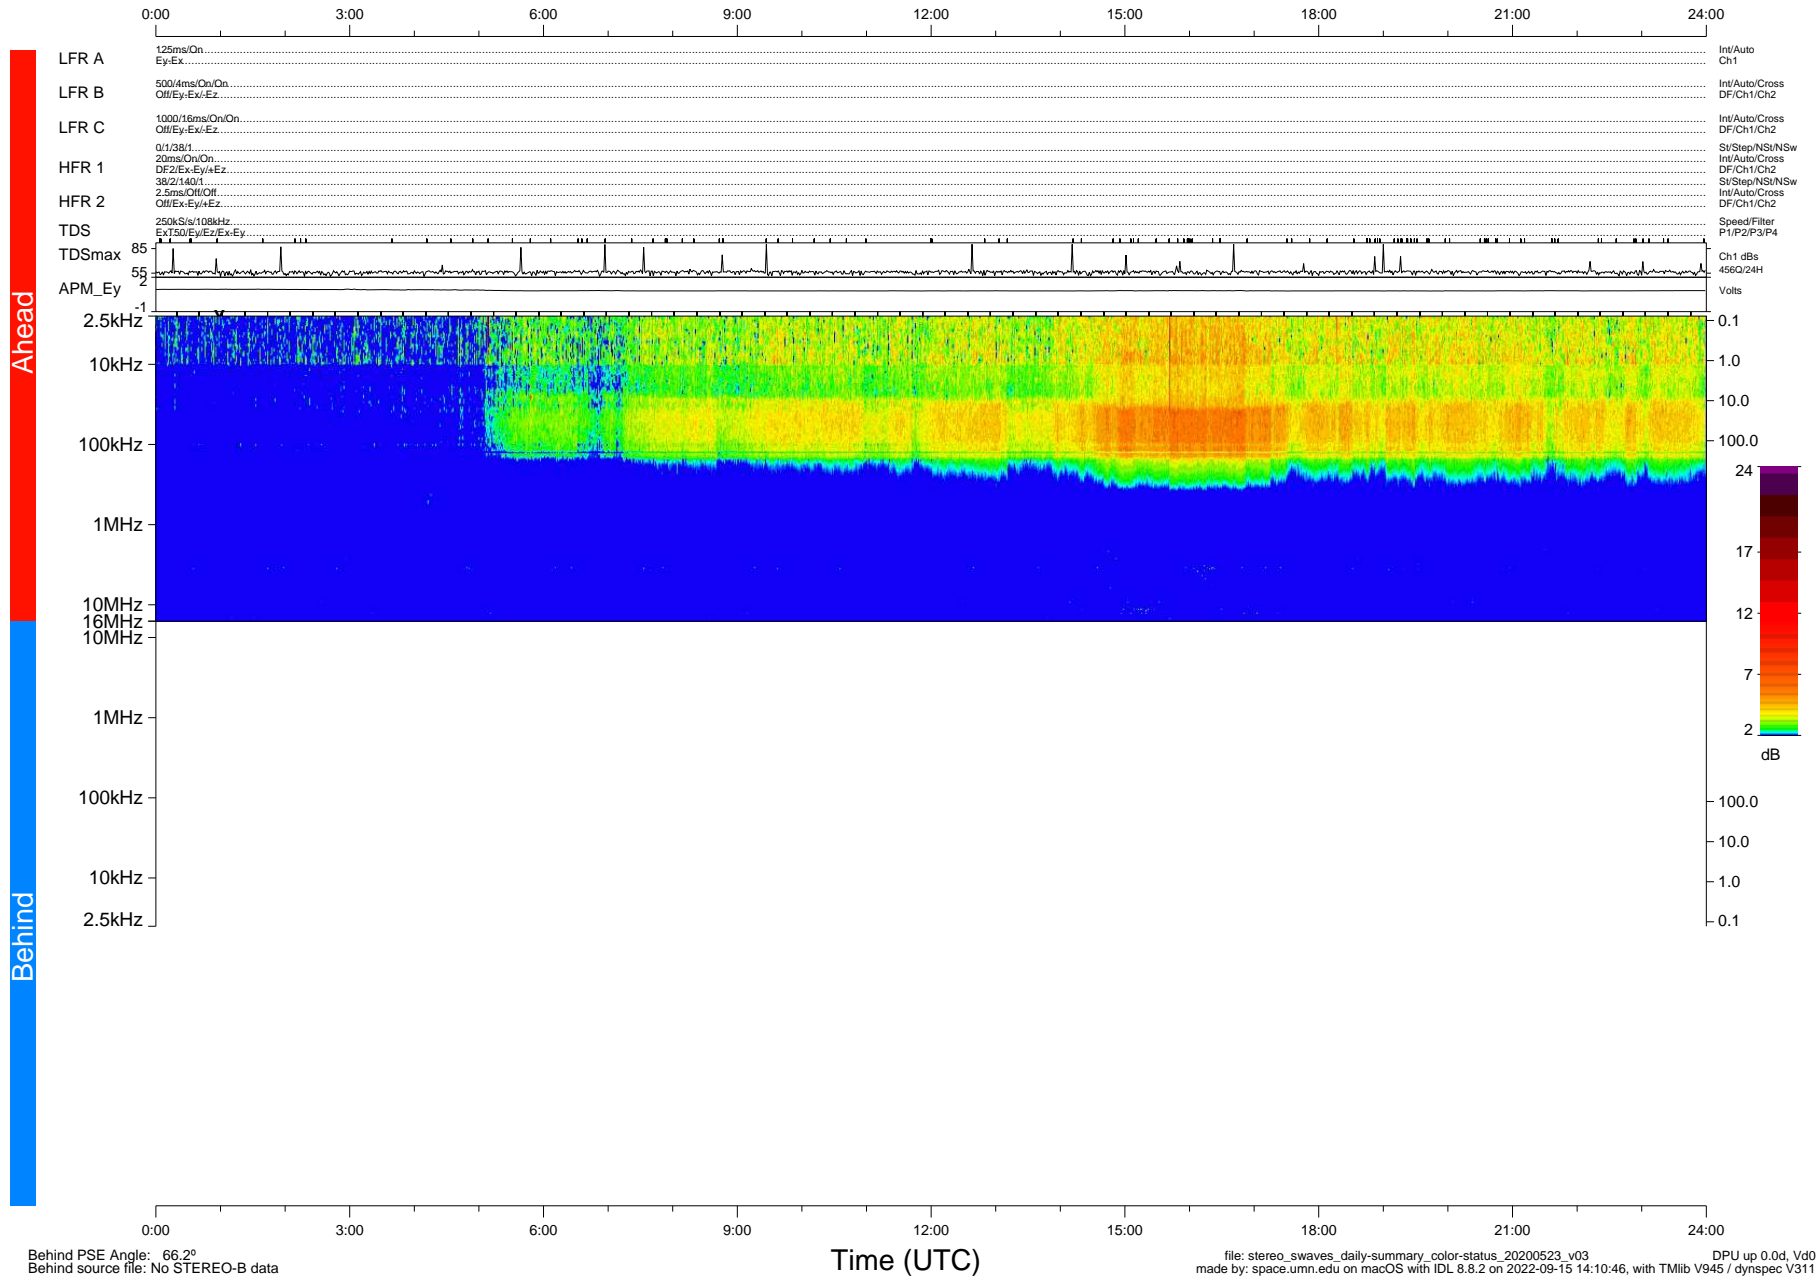

# STEREO/WAVES Daily Summary - 23-May-2020 (DOY 144)

Ahead source file: swaves\_ahead\_2020\_144\_1\_05.fin (Recovery: 100.0% HK, 122% Pkts)  
 Ahead PSE Angle: -72.6°

DPU up 1781.9d, V412d32

Behind PSE Angle: 66.2°  
 Behind source file: No STEREO-B data

file: stereo\_swaves\_daily-summary\_color-status\_20200523\_v03  
 made by: space.umn.edu on macOS with IDL 8.8.2 on 2022-09-15 14:10:46, with TLib V945 / dynspec V311  
 DPU up 0.0d, Vd0