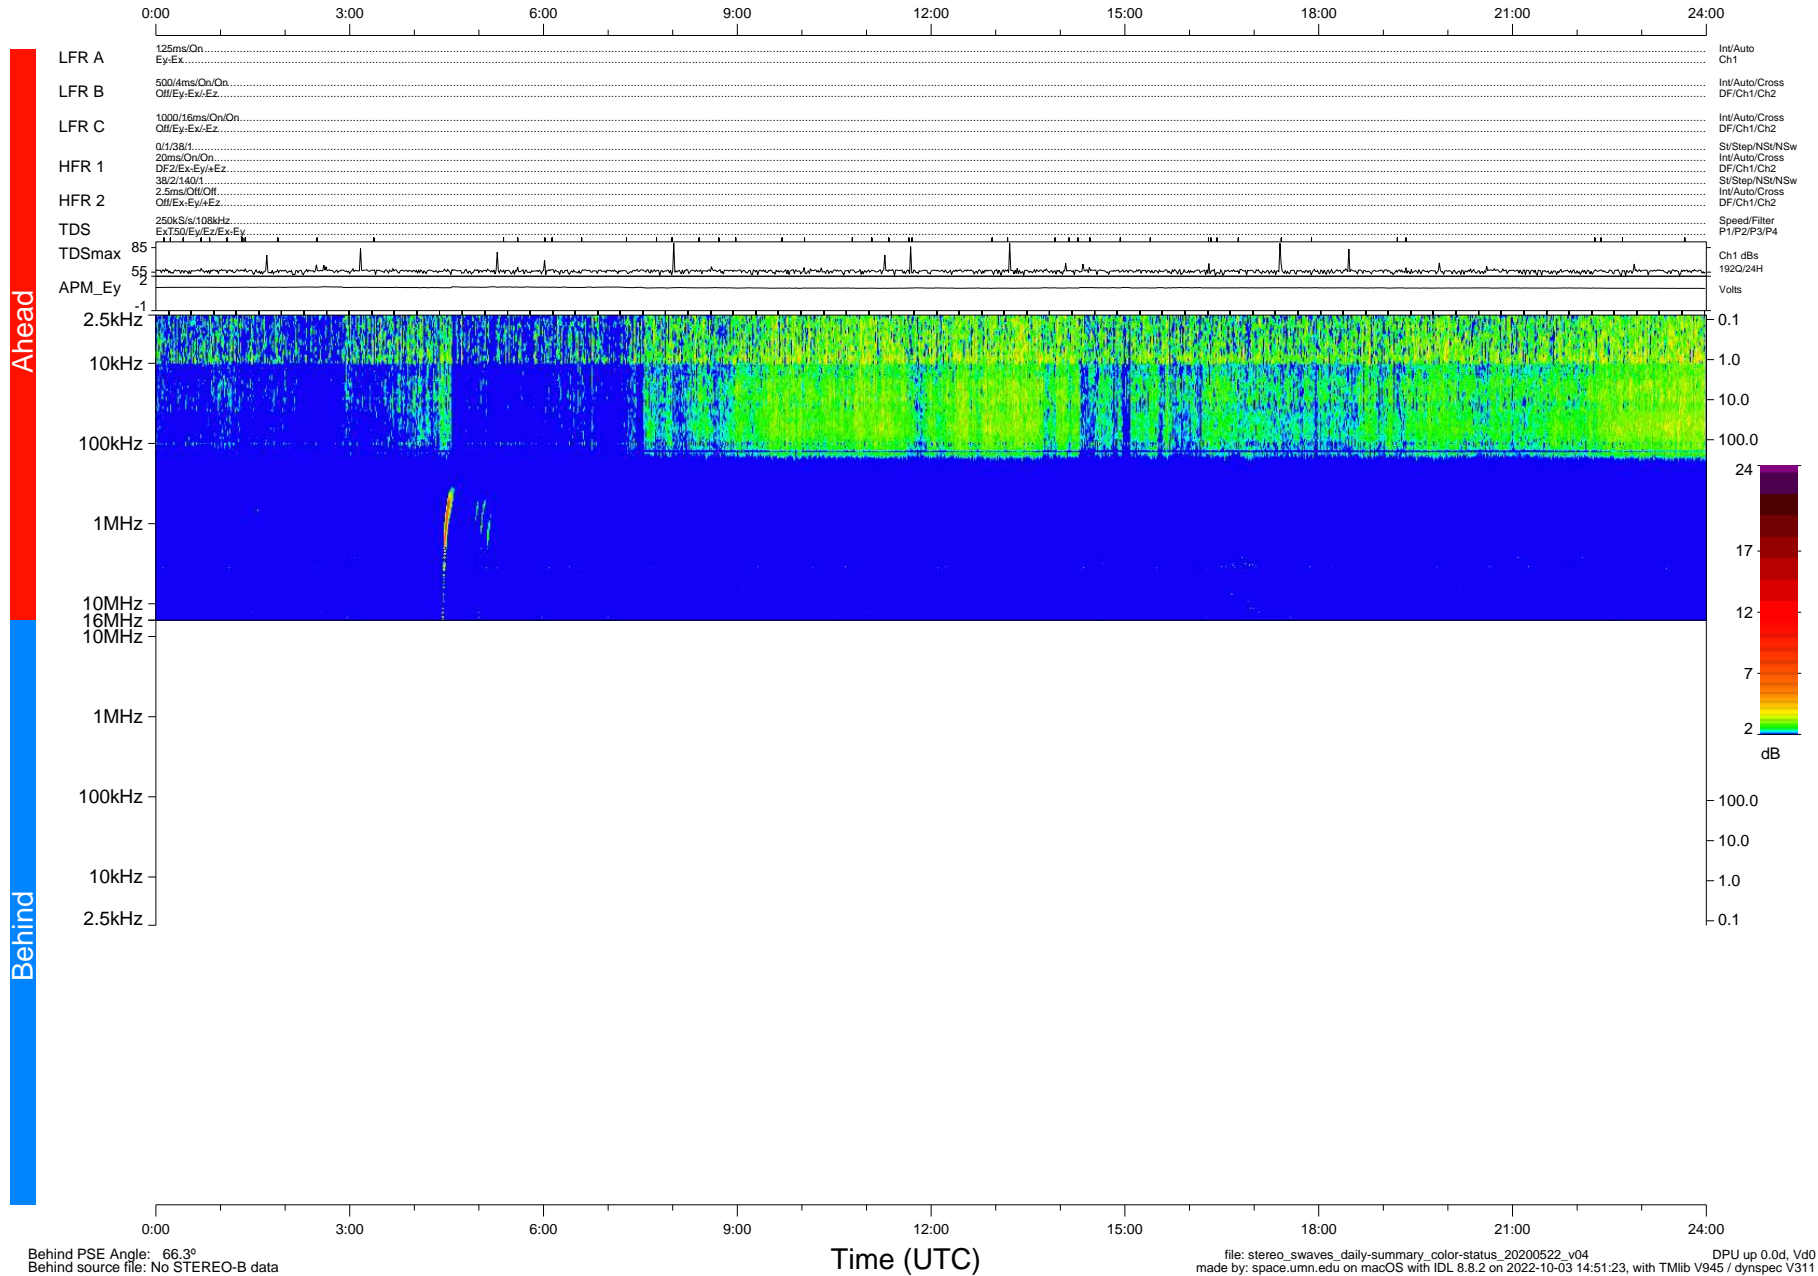

STEREO/WAVES Daily Summary - 22-May-2020 (DOY 143)

Ahead source file: swaves_ahead_2020_143_1_05.fin (Recovery: 100.0% HK, 83% Pkts)
 Ahead PSE Angle: -72.7°

DPU up 1780.9d, V412d32

Behind PSE Angle: 66.3°
 Behind source file: No STEREO-B data

file: stereo_swaves_daily-summary_color-status_20200522_v04
 made by: space.umn.edu on macOS with IDL 8.8.2 on 2022-10-03 14:51:23, with Tmlib V945 / dynspec V311
 DPU up 0.0d, Vd0