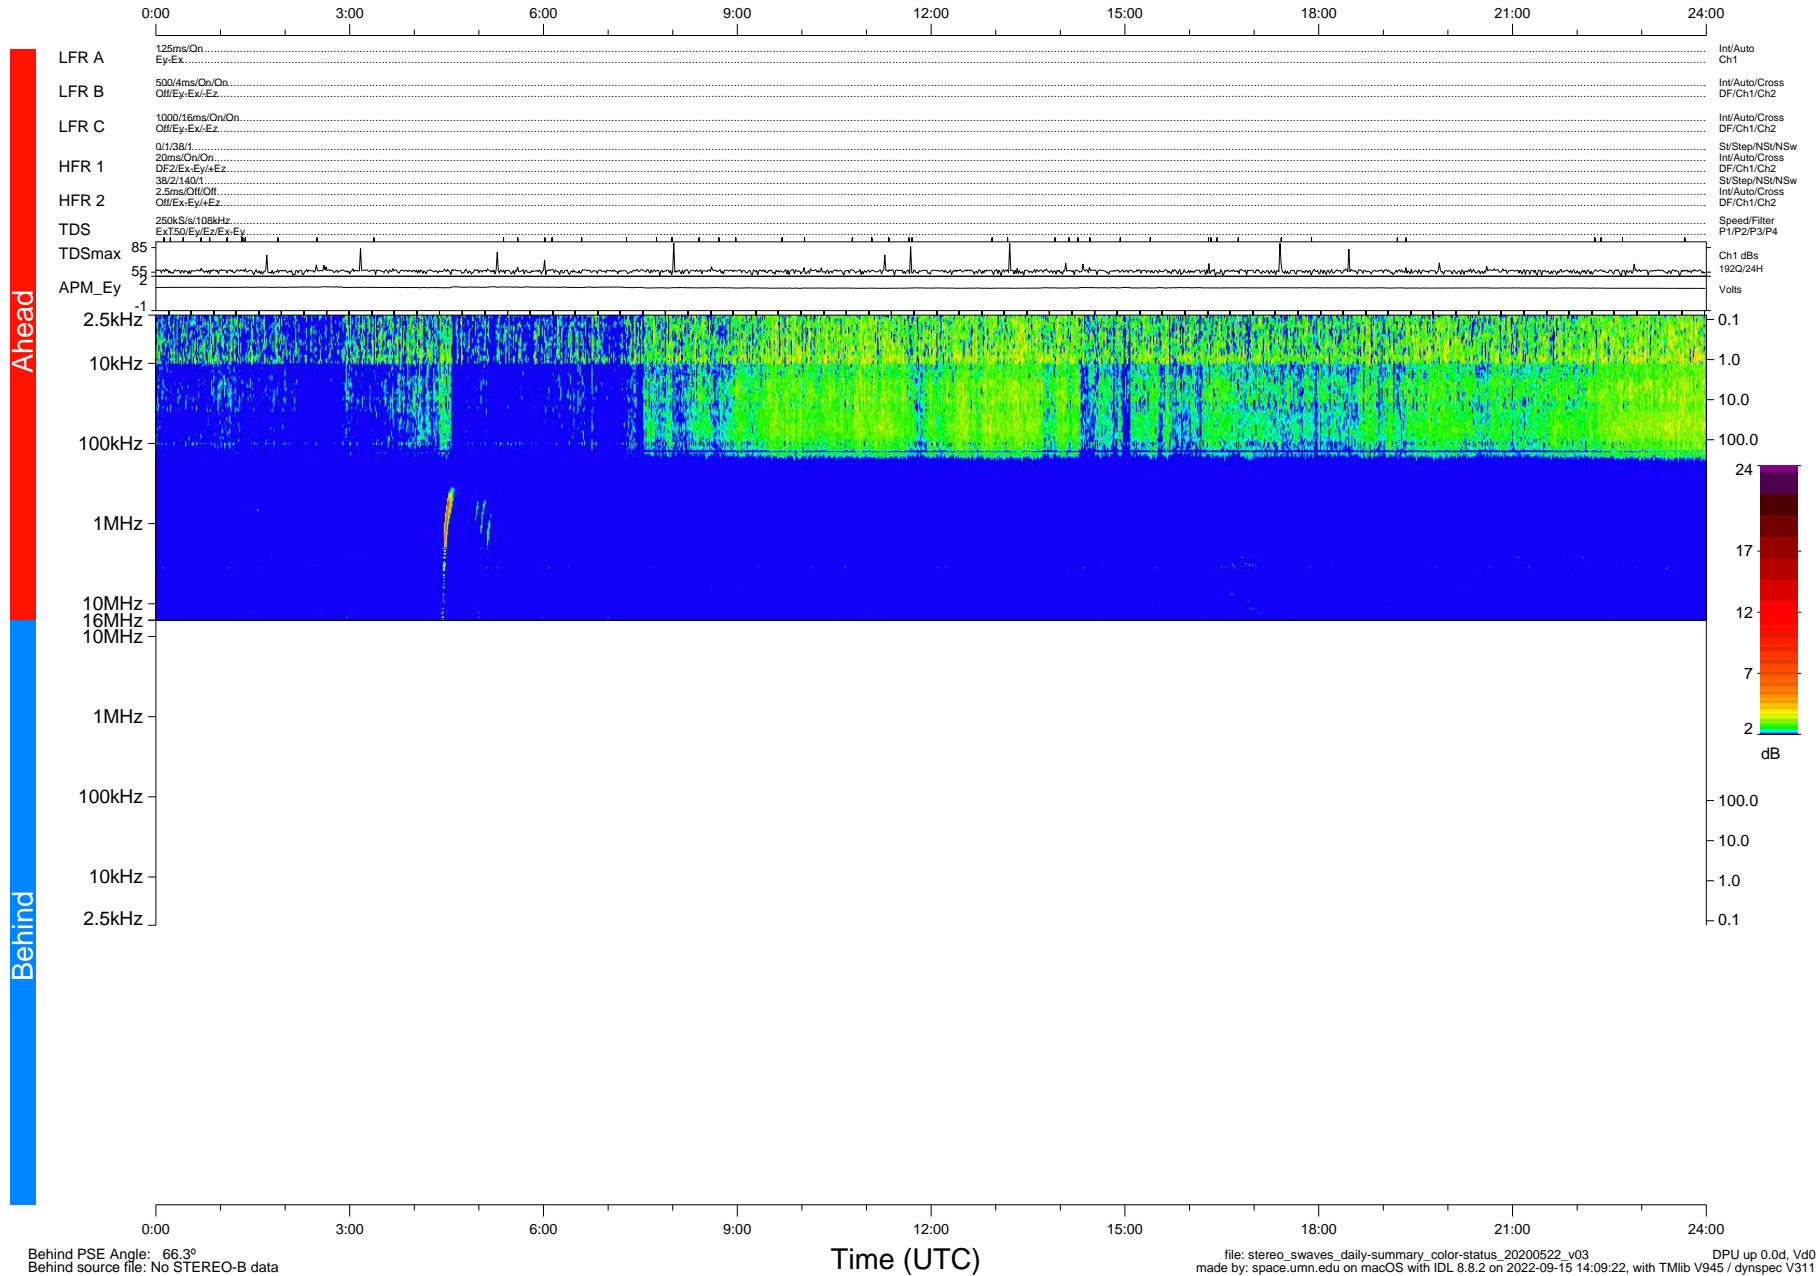

STEREO/WAVES Daily Summary - 22-May-2020 (DOY 143)

Ahead source file: swaves_ahead_2020_143_1_05.fin (Recovery: 100.0% HK, 83% Pkts)
 Ahead PSE Angle: -72.7°

DPU up 1780.9d, V412d32

Behind PSE Angle: 66.3°
 Behind source file: No STEREO-B data

file: stereo_swaves_daily-summary_color-status_20200522_v03
 made by: space.umn.edu on macOS with IDL 8.8.2 on 2022-09-15 14:09:22, with Tmlib V945 / dynspec V311
 DPU up 0.0d, V40