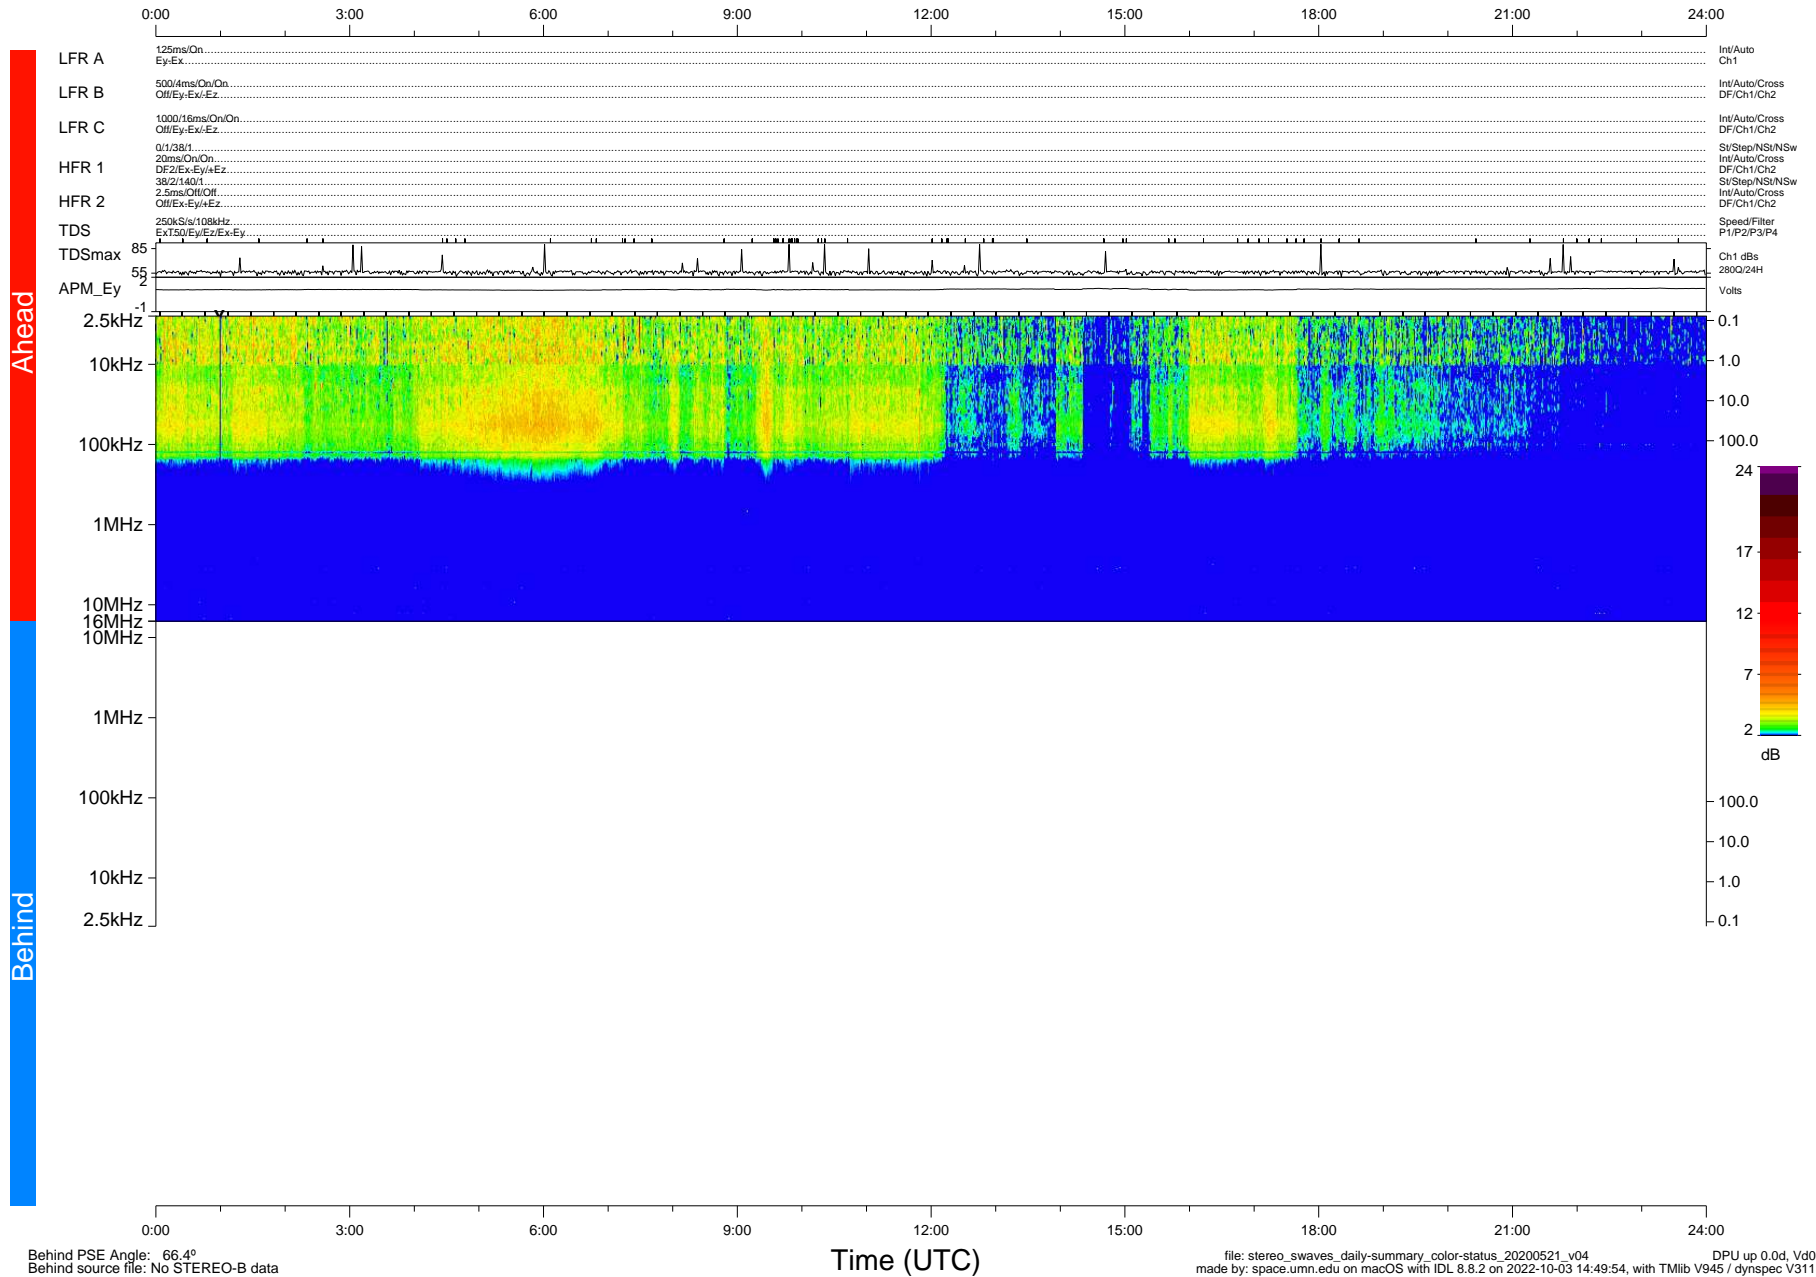

STEREO/WAVES Daily Summary - 21-May-2020 (DOY 142)

Ahead source file: swaves_ahead_2020_142_1_05.fin (Recovery: 100.0% HK, 96% Pkts)
 Ahead PSE Angle: -72.8°

DPU up 1779.9d, V412d32

Behind PSE Angle: 66.4°
 Behind source file: No STEREO-B data

file: stereo_swaves_daily-summary_color-status_20200521_v04
 made by: space.umn.edu on macOS with IDL 8.8.2 on 2022-10-03 14:49:54, with Tlib V945 / dynspec V311
 DPU up 0.0d, Vd0