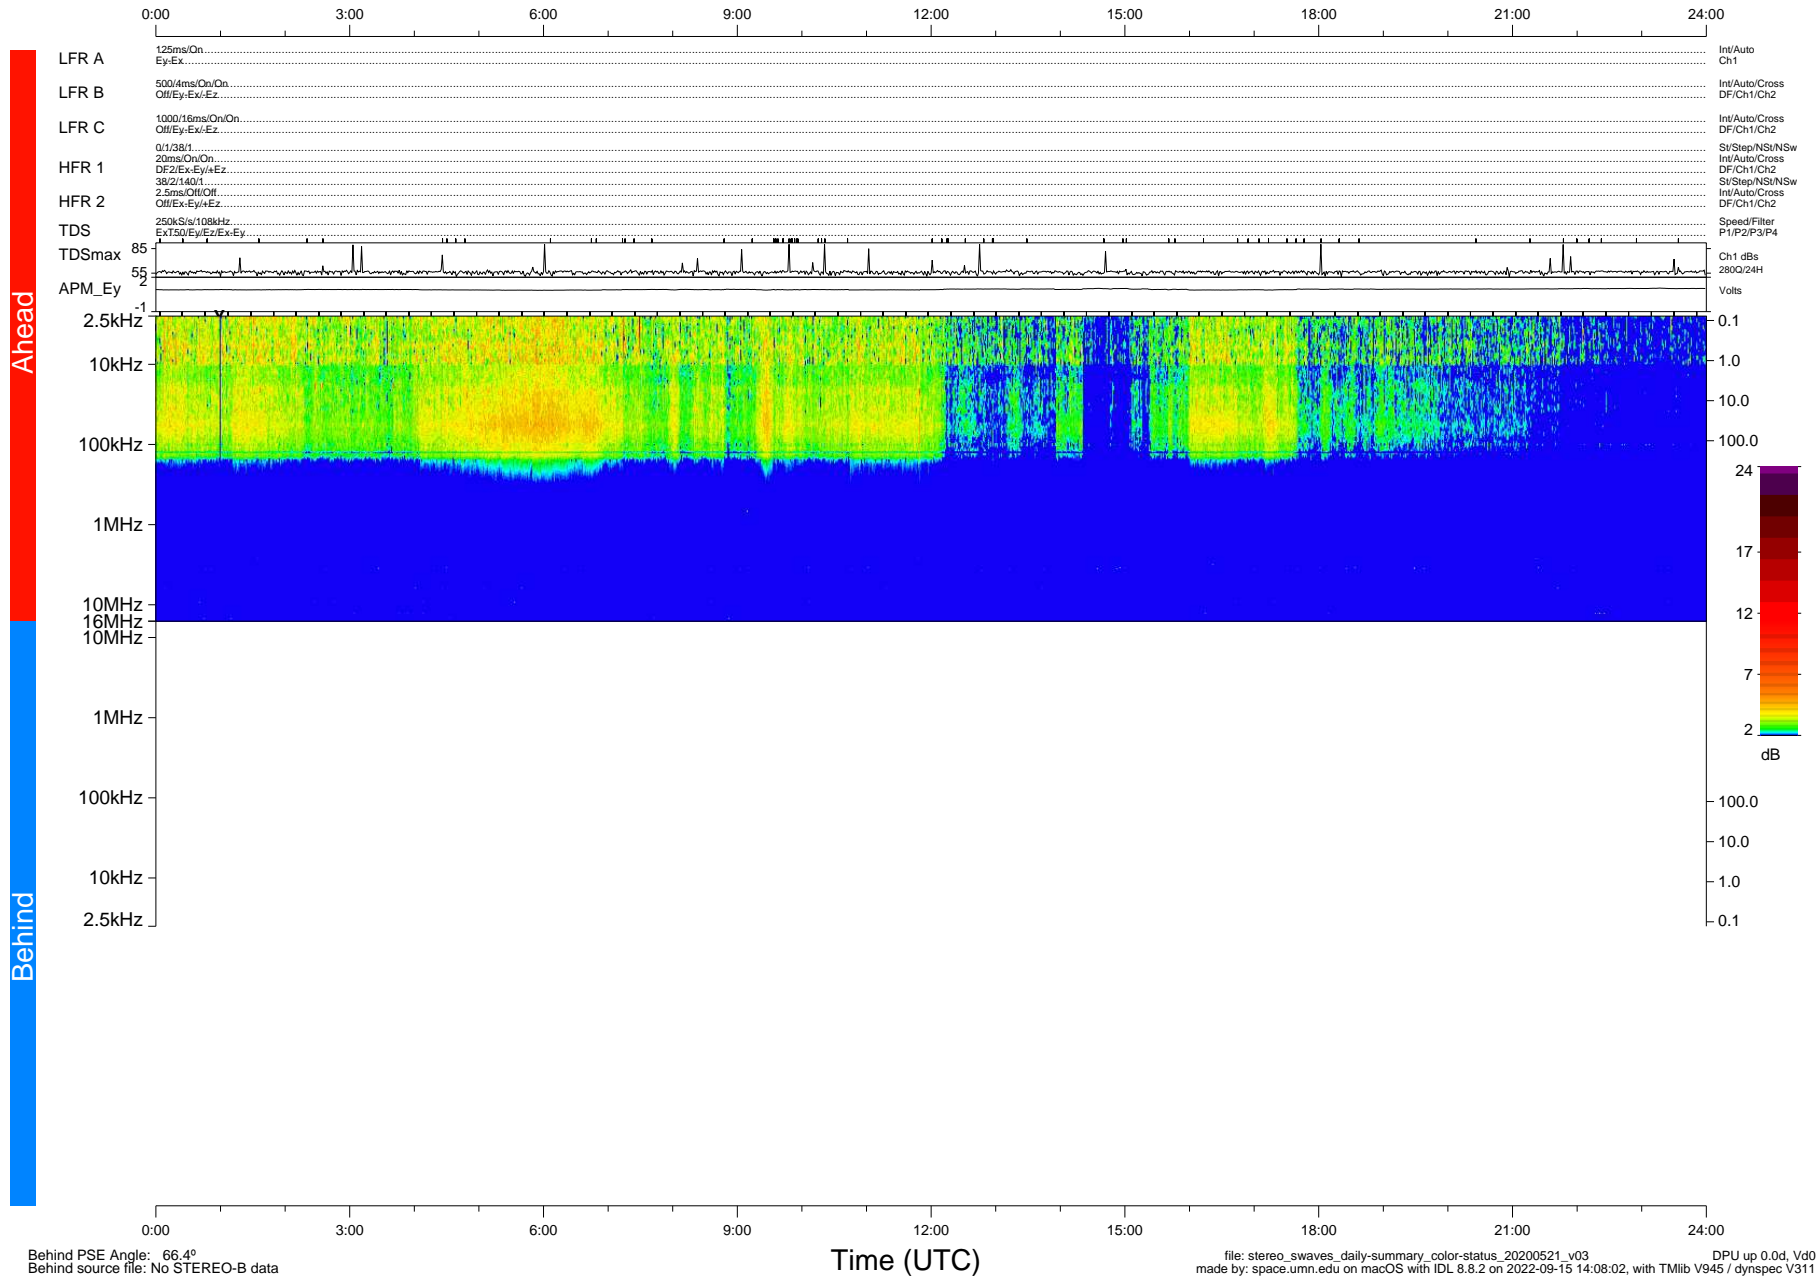

STEREO/WAVES Daily Summary - 21-May-2020 (DOY 142)

Ahead source file: swaves_ahead_2020_142_1_05.fin (Recovery: 100.0% HK, 96% Pkts)
 Ahead PSE Angle: -72.8°

DPU up 1779.9d, V412d32

Behind PSE Angle: 66.4°
 Behind source file: No STEREO-B data

Time (UTC)

file: stereo_swaves_daily-summary_color-status_20200521_v03
 made by: space.umn.edu on macOS with IDL 8.8.2 on 2022-09-15 14:08:02, with Tlib V945 / dynspec V311
 DPU up 0.0d, V40