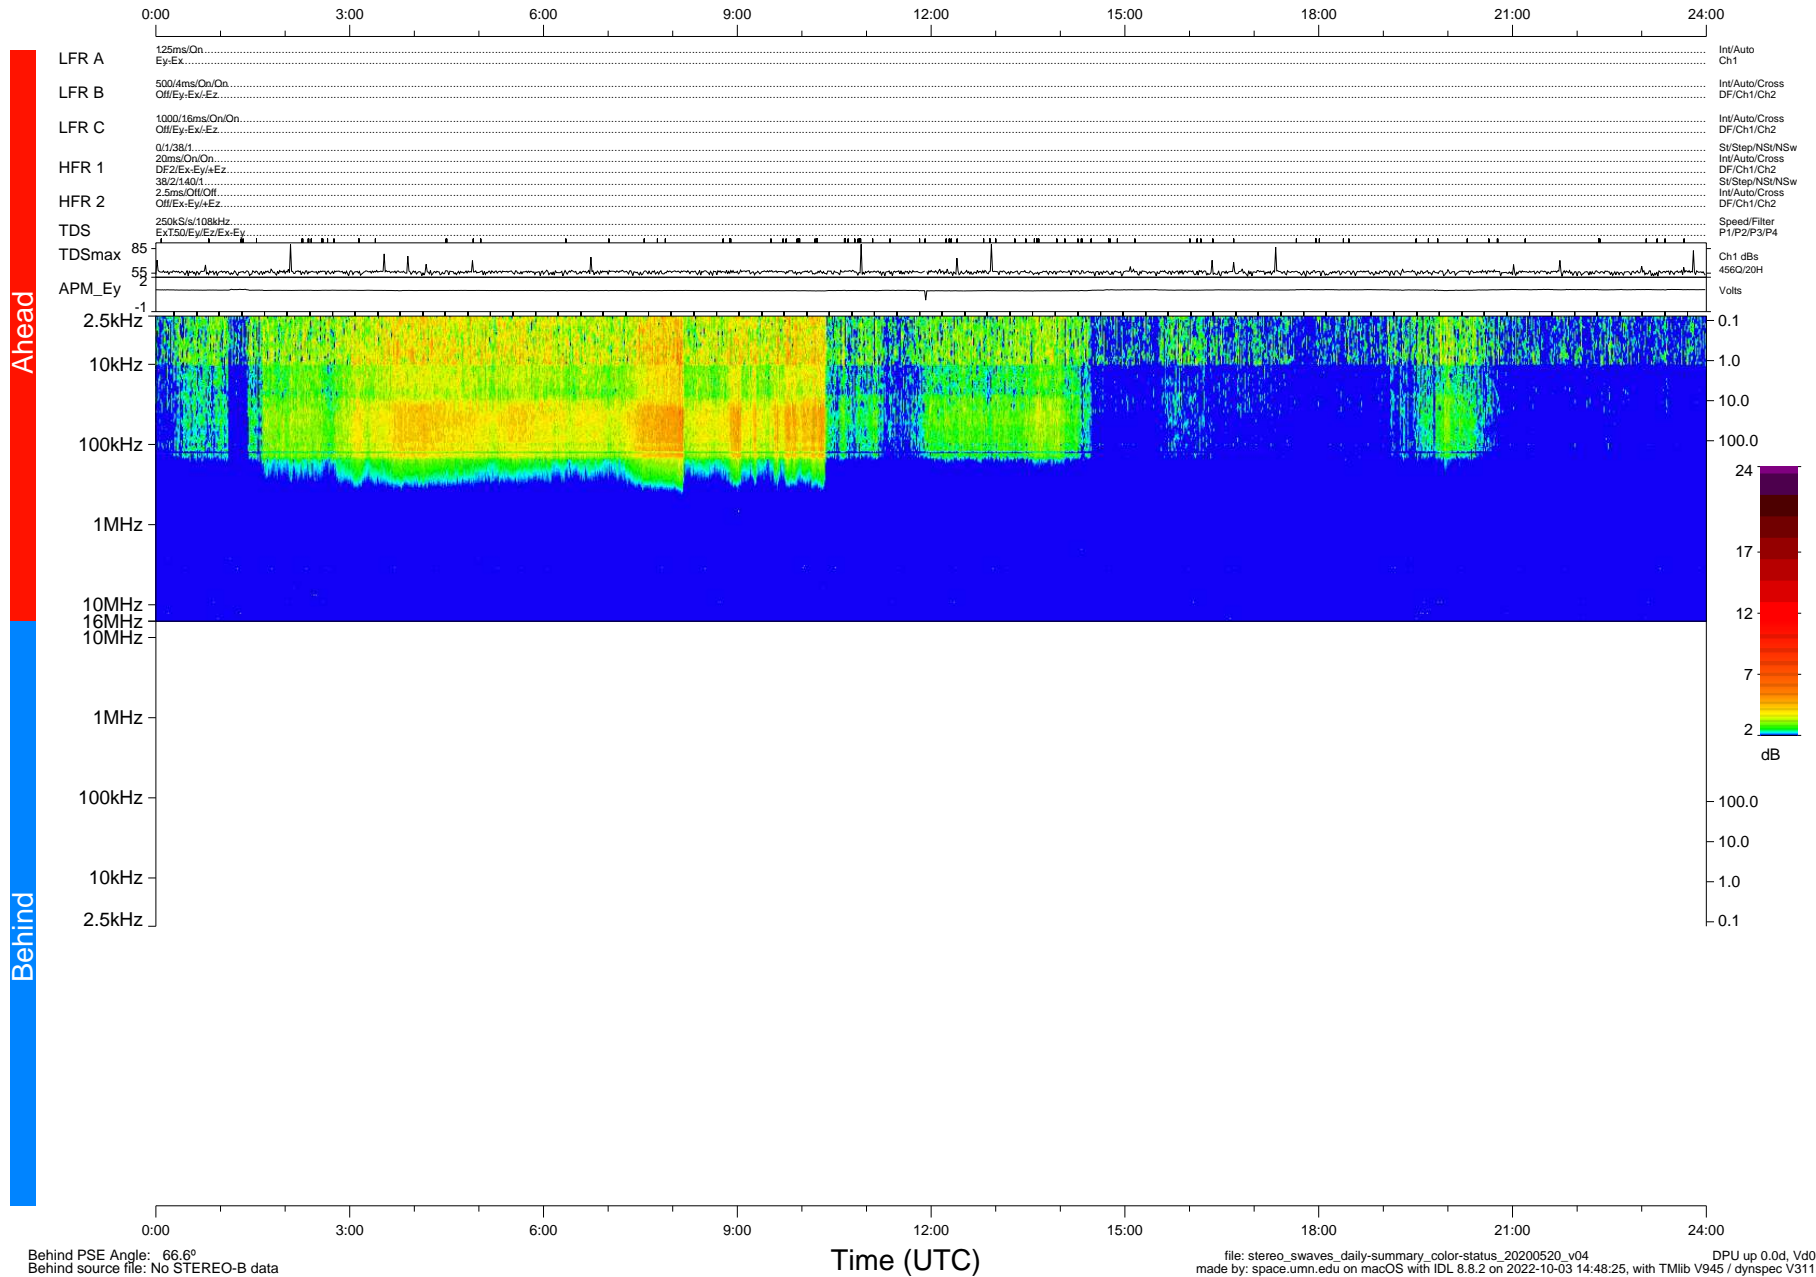

STEREO/WAVES Daily Summary - 20-May-2020 (DOY 141)

Ahead source file: swaves_ahead_2020_141_1_05.fin (Recovery: 100.1% HK, 121% Pkts)
 Ahead PSE Angle: -72.8°

DPU up 1778.9d, V412d32

Behind PSE Angle: 66.6°
 Behind source file: No STEREO-B data

Time (UTC)

file: stereo_swaves_daily-summary_color-status_20200520_v04 DPU up 0.0d, Vd0
 made by: space.umn.edu on macOS with IDL 8.8.2 on 2022-10-03 14:48:25, with Tlib V945 / dynspec V311