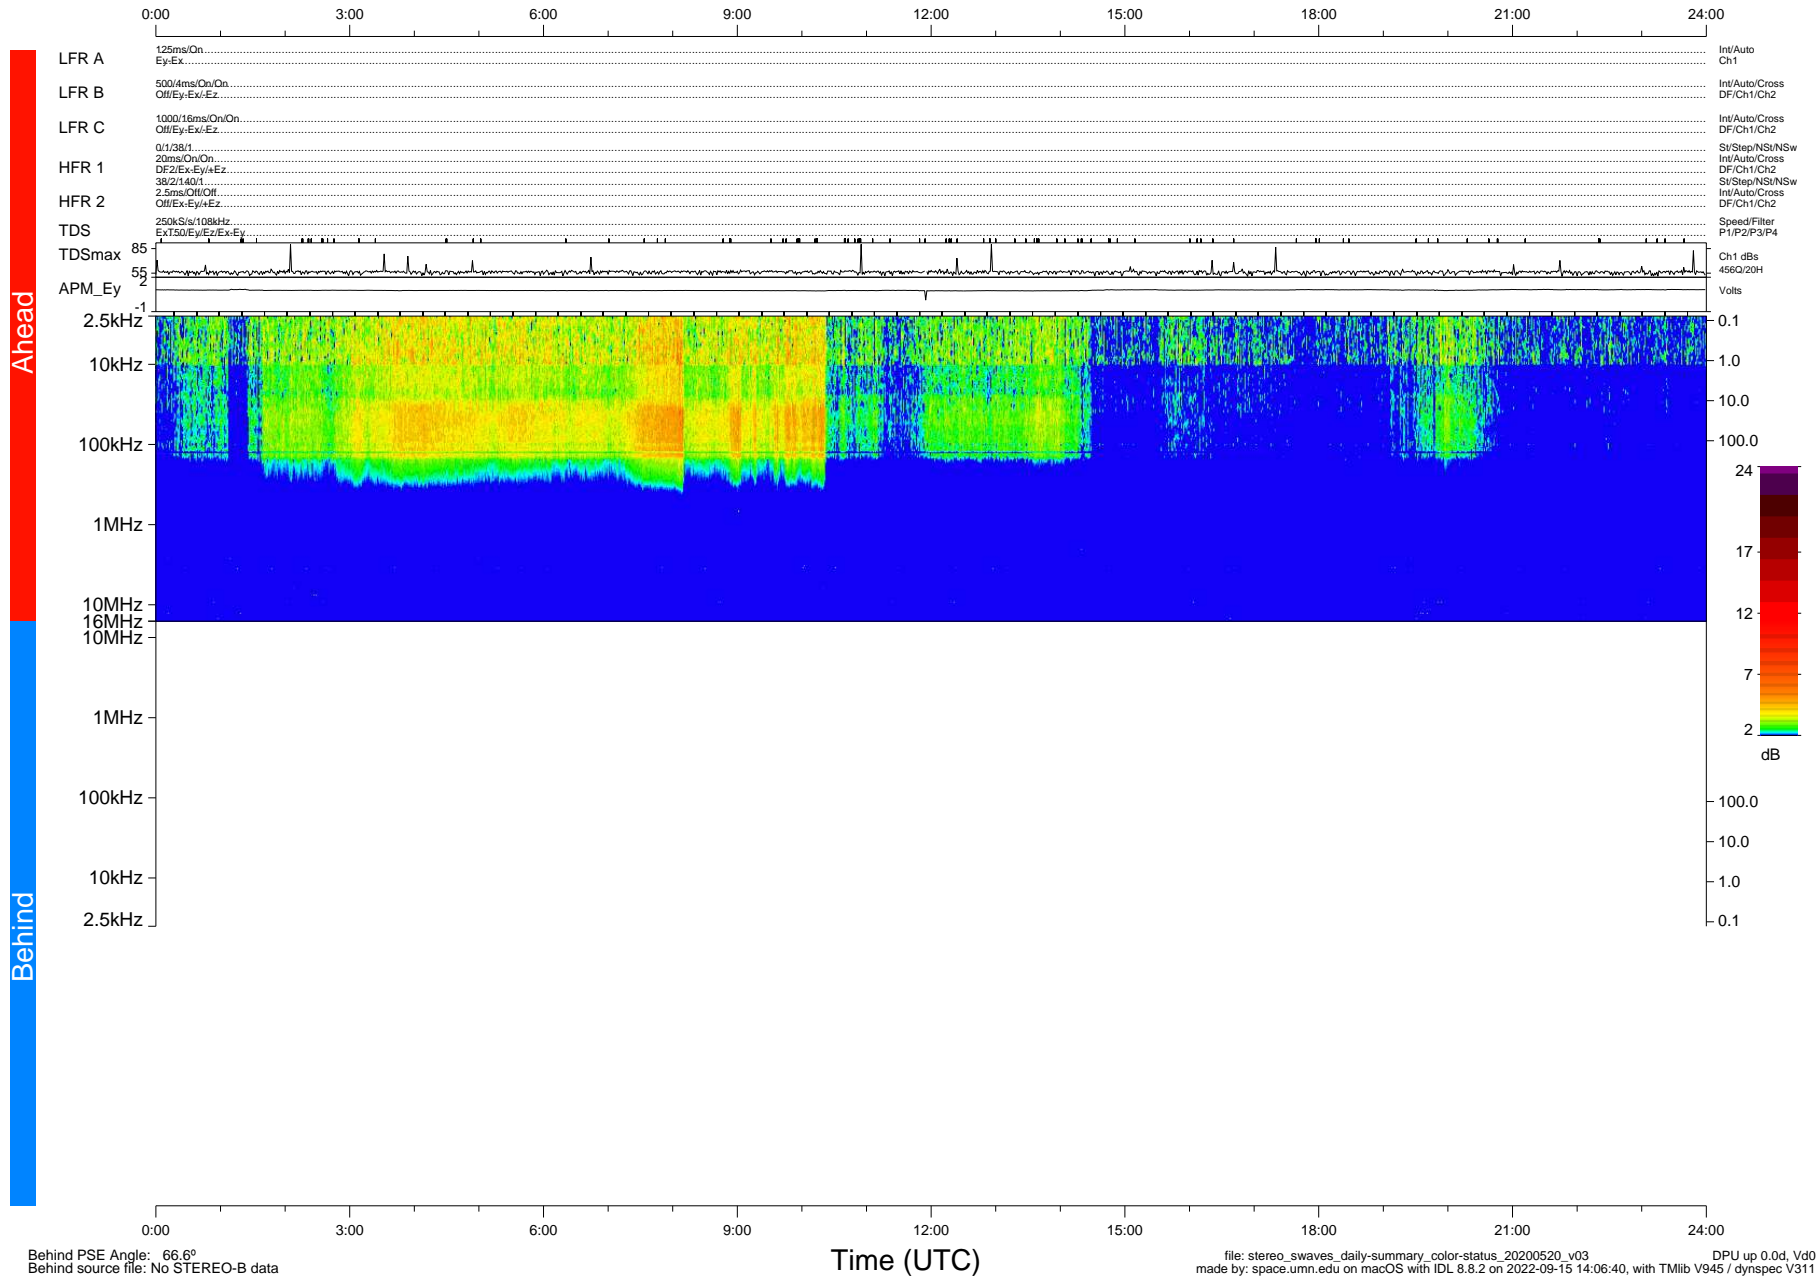

# STEREO/WAVES Daily Summary - 20-May-2020 (DOY 141)

Ahead source file: swaves\_ahead\_2020\_141\_1\_05.fin (Recovery: 100.1% HK, 121% Pkts)  
 Ahead PSE Angle: -72.8°

DPU up 1778.9d, V412d32

Behind PSE Angle: 66.6°  
 Behind source file: No STEREO-B data

Time (UTC)

file: stereo\_swaves\_daily-summary\_color-status\_20200520\_v03 DPU up 0.0d, Vd0  
 made by: space.umn.edu on macOS with IDL 8.8.2 on 2022-09-15 14:06:40, with Tlib V945 / dynspec V311