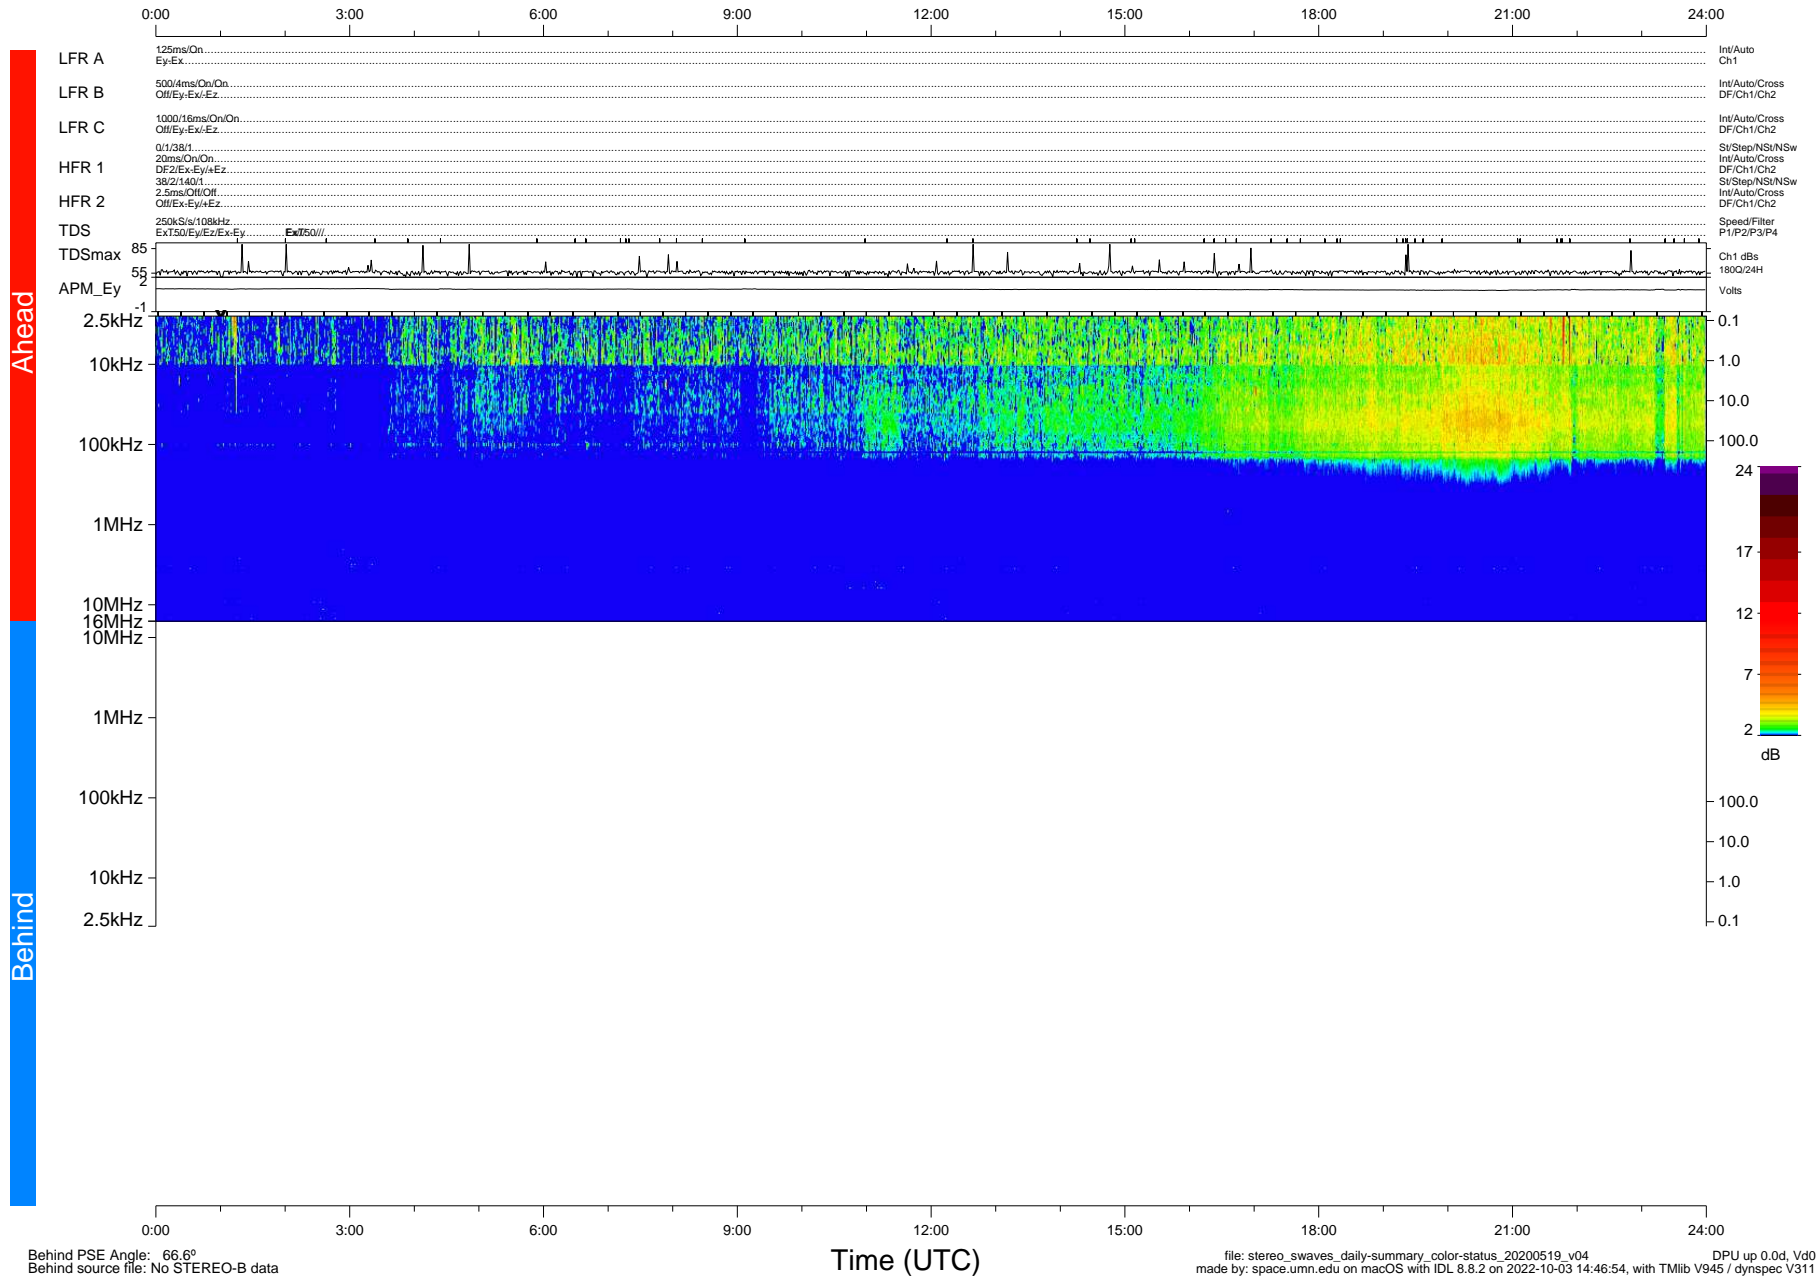

STEREO/WAVES Daily Summary - 19-May-2020 (DOY 140)

Ahead source file: swaves_ahead_2020_140_1_05.fin (Recovery: 100.0% HK, 81% PKts)
 Ahead PSE Angle: -73.0°

DPU up 1777.9d, V412d32

Behind PSE Angle: 66.6°
 Behind source file: No STEREO-B data

file: stereo_swaves_daily-summary_color-status_20200519_v04
 made by: space.umn.edu on macOS with IDL 8.8.2 on 2022-10-03 14:46:54, with Tlib V945 / dynspec V311
 DPU up 0.0d, Vd0