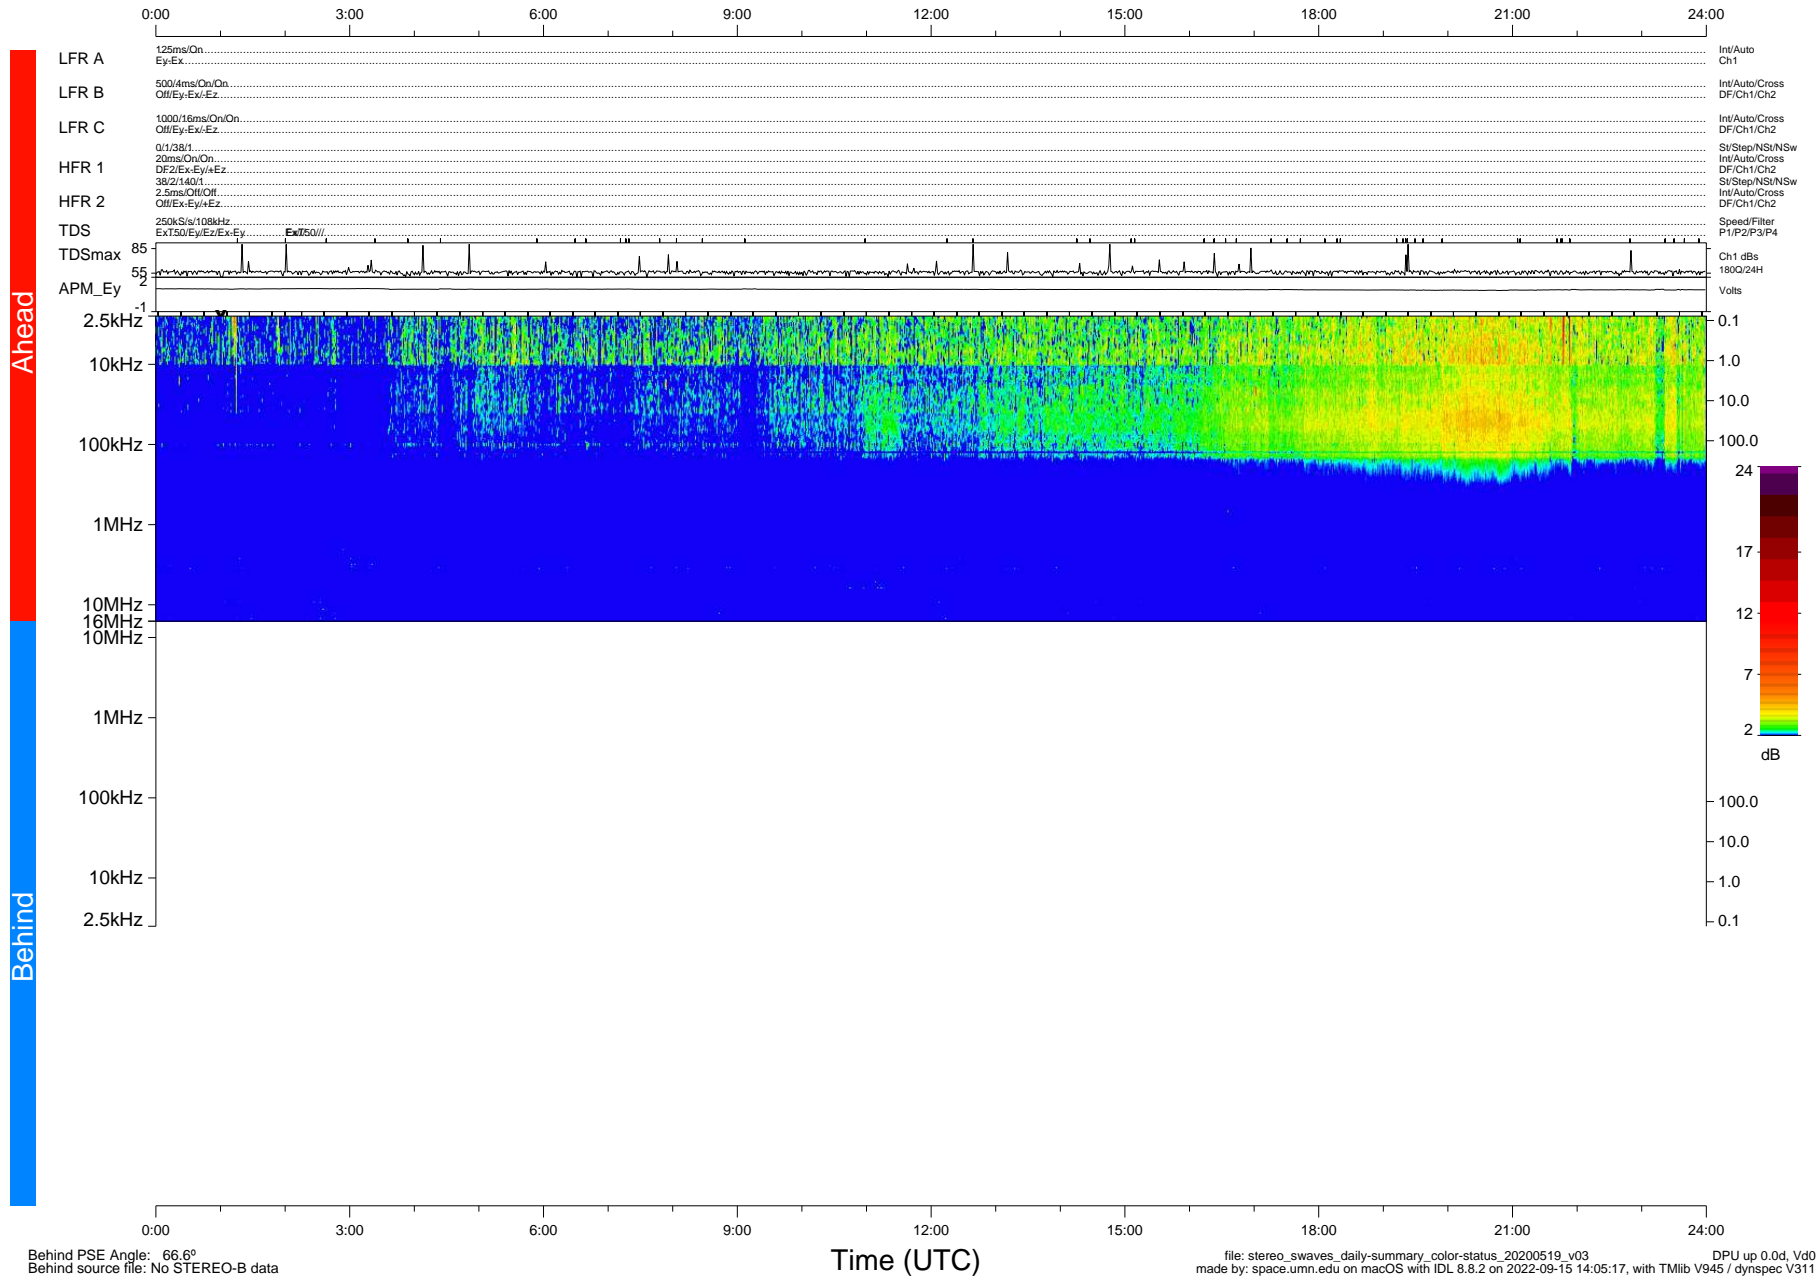

STEREO/WAVES Daily Summary - 19-May-2020 (DOY 140)

Ahead source file: swaves_ahead_2020_140_1_05.fin (Recovery: 100.0% HK, 81% PKts)
 Ahead PSE Angle: -73.0°

DPU up 1777.9d, V412d32

Behind PSE Angle: 66.6°
 Behind source file: No STEREO-B data

file: stereo_swaves_daily-summary_color-status_20200519_v03
 made by: space.umn.edu on macOS with IDL 8.8.2 on 2022-09-15 14:05:17, with Tlib V945 / dynspec V311
 DPU up 0.0d, Vd0