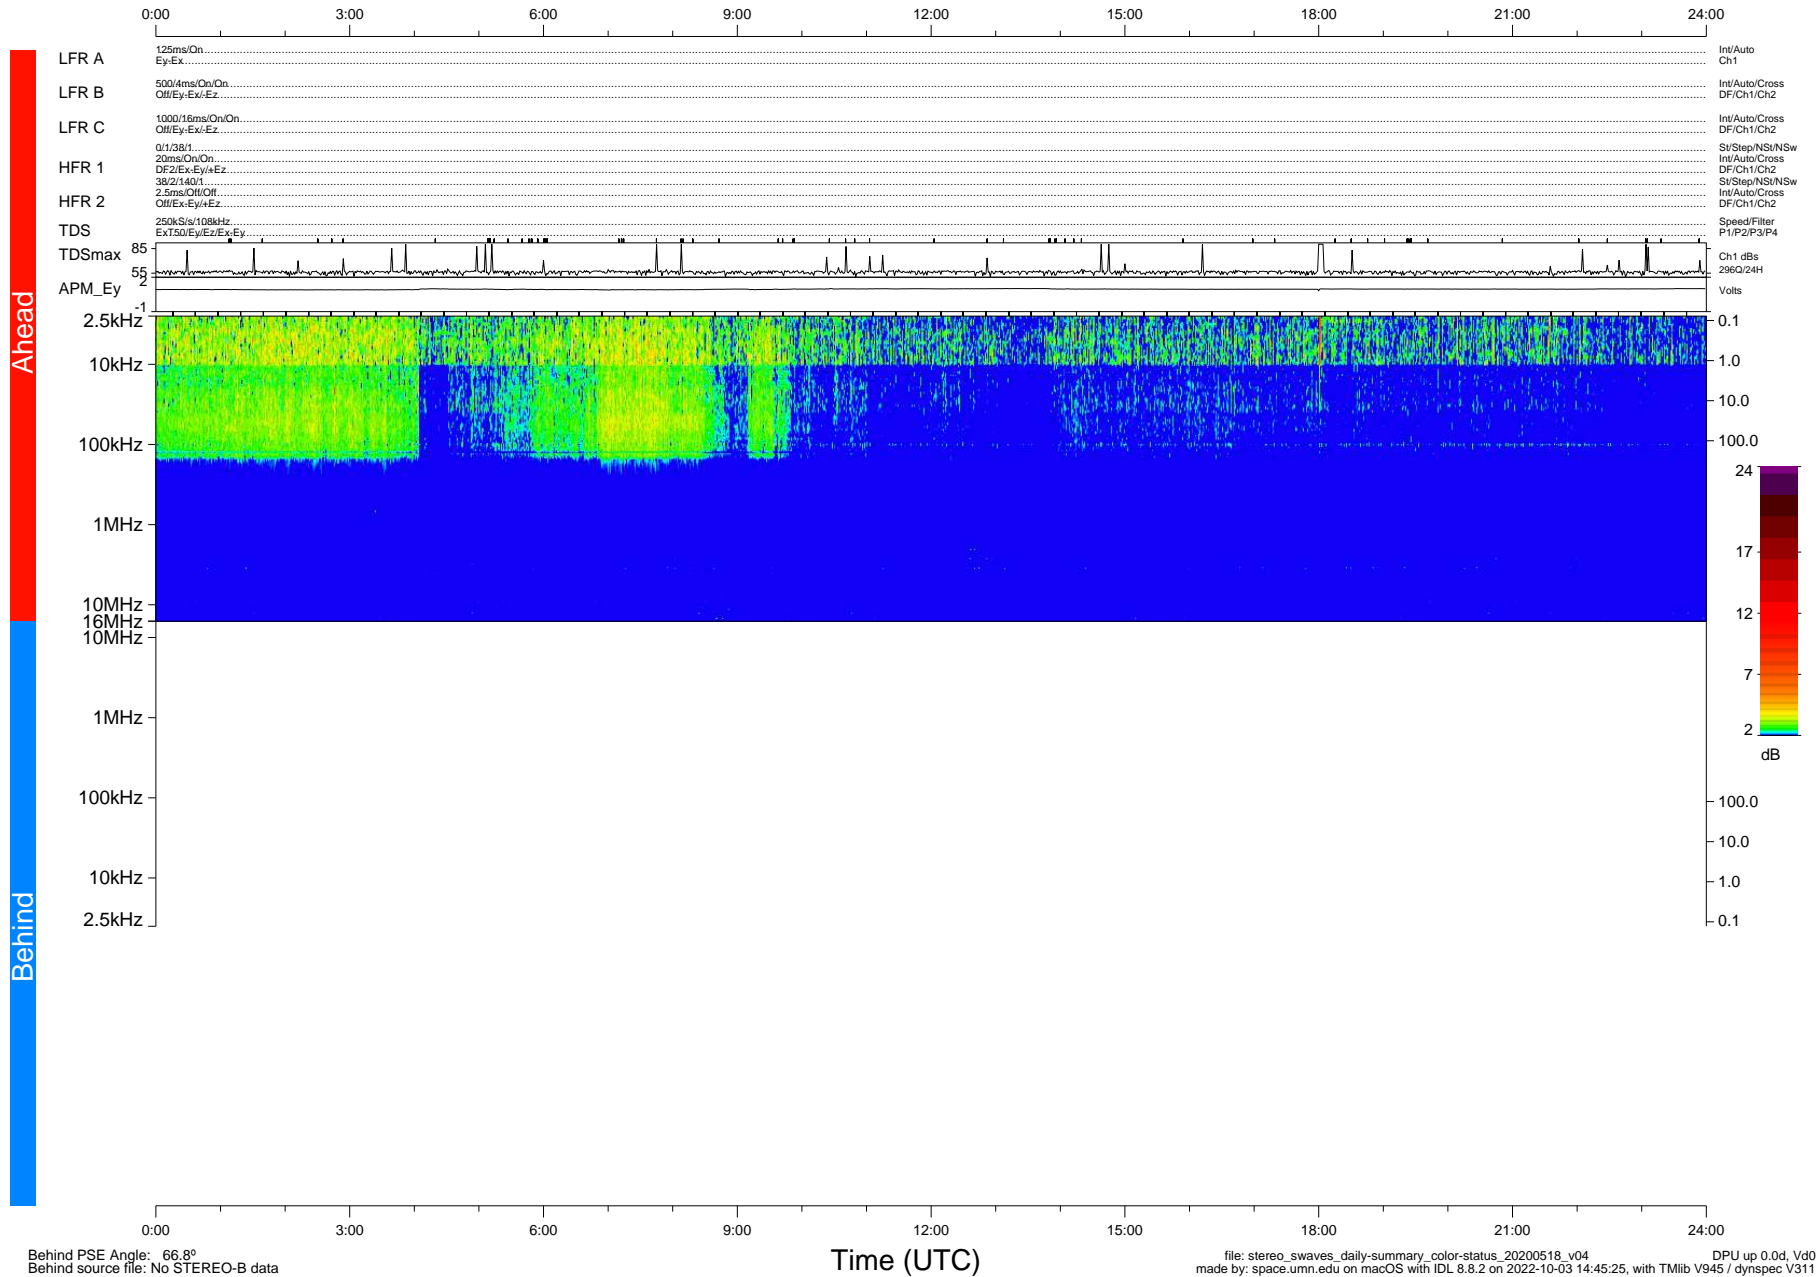

STEREO/WAVES Daily Summary - 18-May-2020 (DOY 139)

Ahead source file: swaves_ahead_2020_139_1_05.fin (Recovery: 100.0% HK, 98% Pkts)
 Ahead PSE Angle: -73.0°

DPU up 1776.9d, V412d32

Behind PSE Angle: 66.8°
 Behind source file: No STEREO-B data

file: stereo_swaves_daily-summary_color-status_20200518_v04
 made by: space.umn.edu on macOS with IDL 8.8.2 on 2022-10-03 14:45:25, with Tlib V945 / dynspec V311
 DPU up 0.0d, Vd0