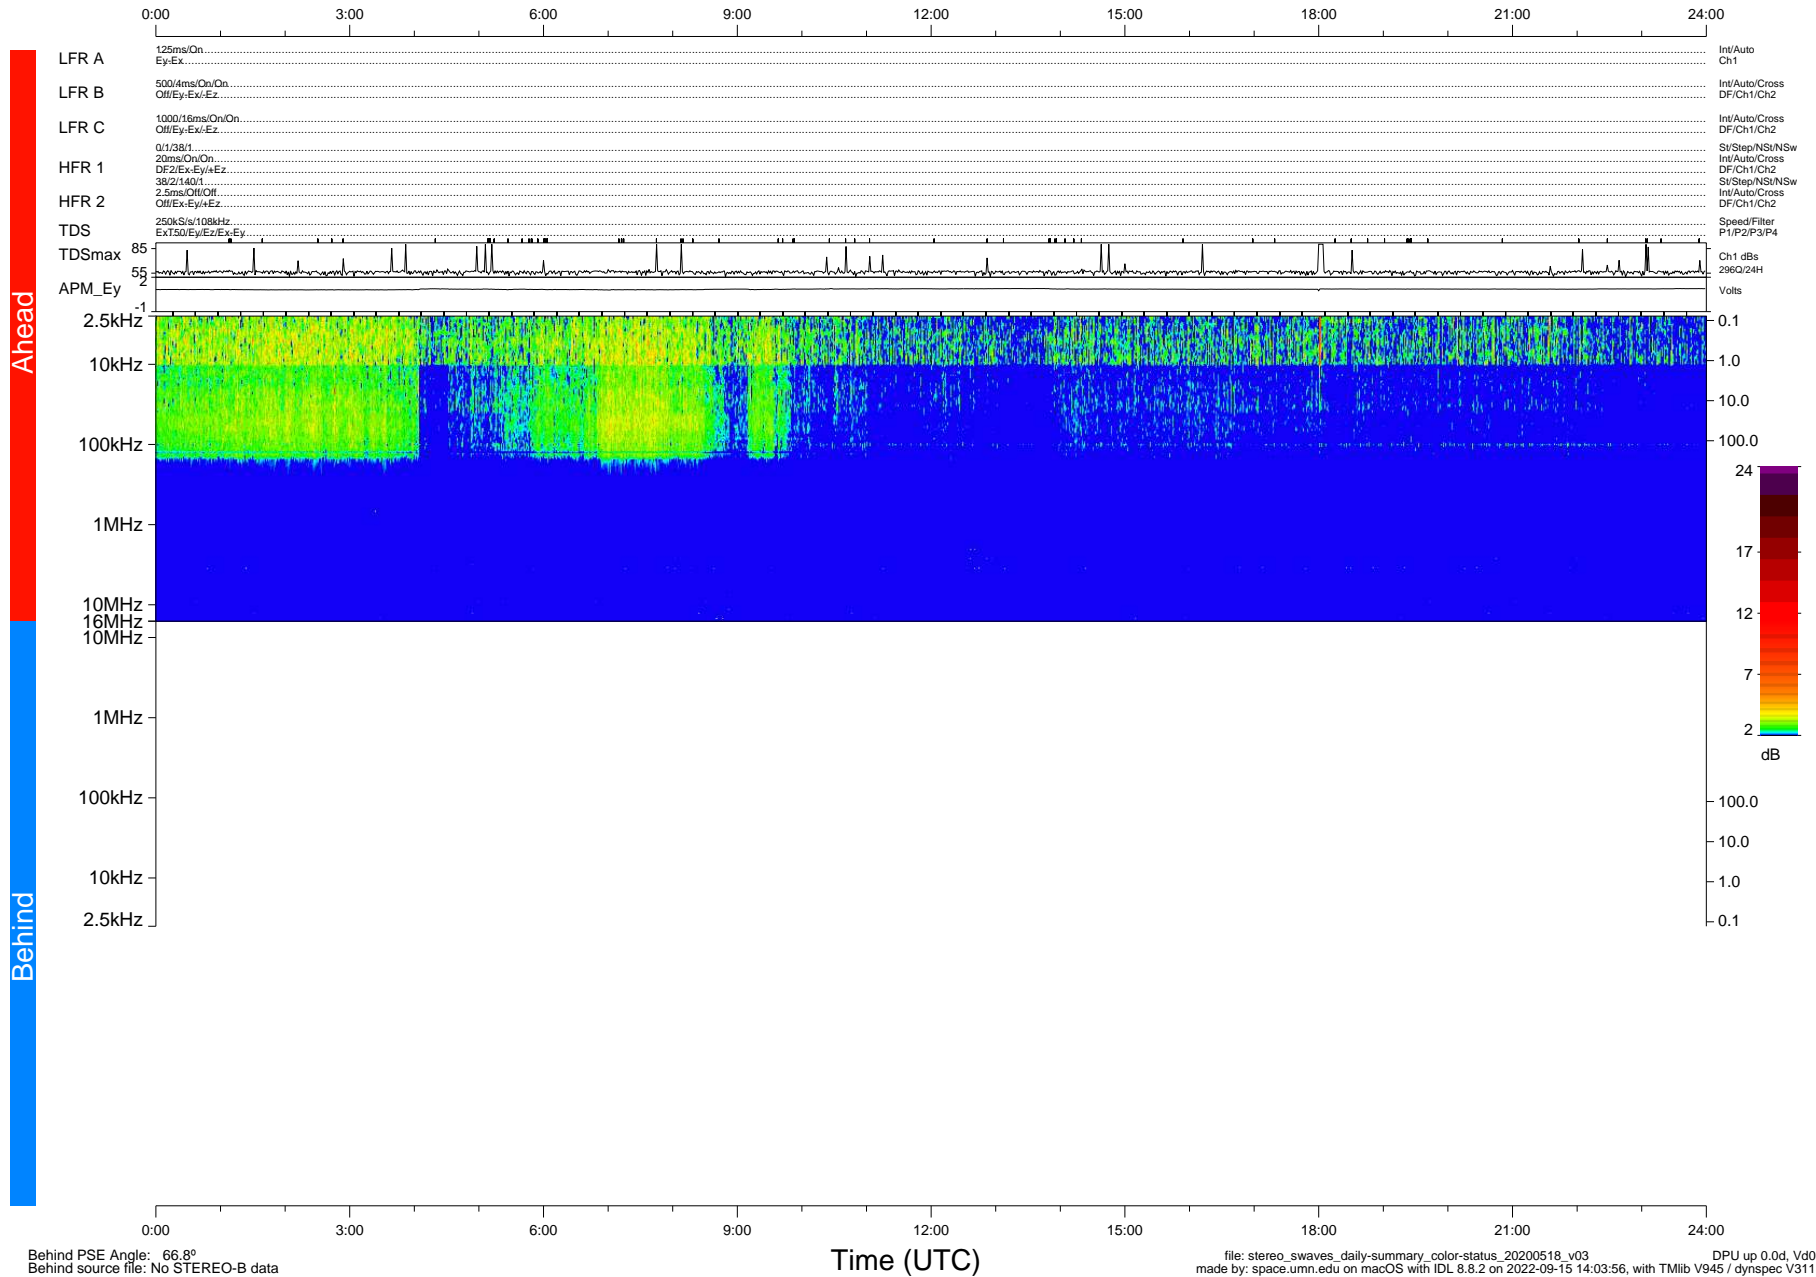

# STEREO/WAVES Daily Summary - 18-May-2020 (DOY 139)

Ahead source file: swaves\_ahead\_2020\_139\_1\_05.fin (Recovery: 100.0% HK, 98% Pkts)  
 Ahead PSE Angle: -73.0°

DPU up 1776.9d, V412d32

Behind PSE Angle: 66.8°  
 Behind source file: No STEREO-B data

file: stereo\_swaves\_daily-summary\_color-status\_20200518\_v03  
 made by: space.umn.edu on macOS with IDL 8.8.2 on 2022-09-15 14:03:56, with Tlib V945 / dynspec V311  
 DPU up 0.0d, Vd0