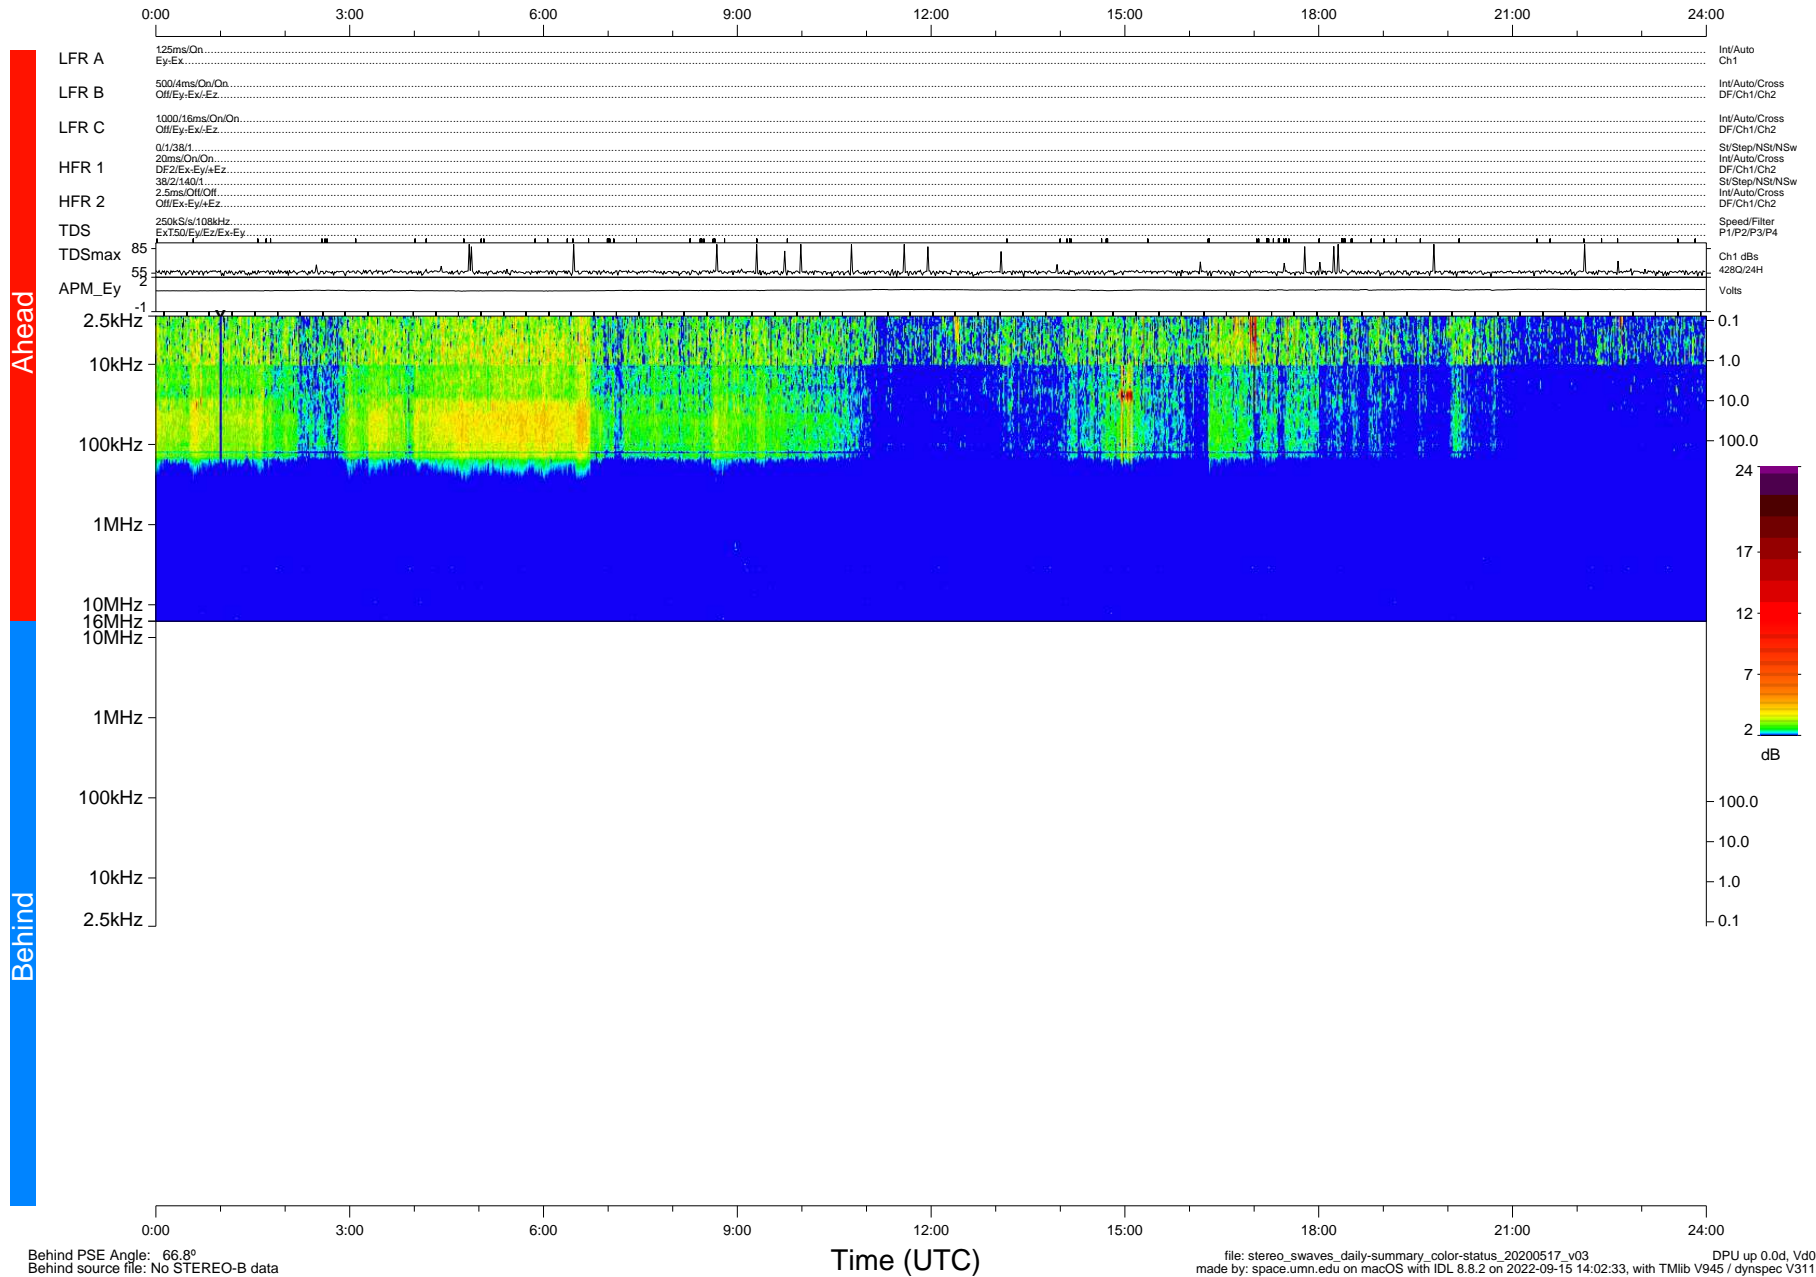

STEREO/WAVES Daily Summary - 17-May-2020 (DOY 138)

Ahead source file: swaves_ahead_2020_138_1_05.fin (Recovery: 100.0% HK, 118% Pkts)
 Ahead PSE Angle: -73.1°

DPU up 1775.9d, V412d32

Behind PSE Angle: 66.8°
 Behind source file: No STEREO-B data

file: stereo_swaves_daily-summary_color-status_20200517_v03
 made by: space.umn.edu on macOS with IDL 8.8.2 on 2022-09-15 14:02:33, with Tlib V945 / dynspec V311
 DPU up 0.0d, Vd0