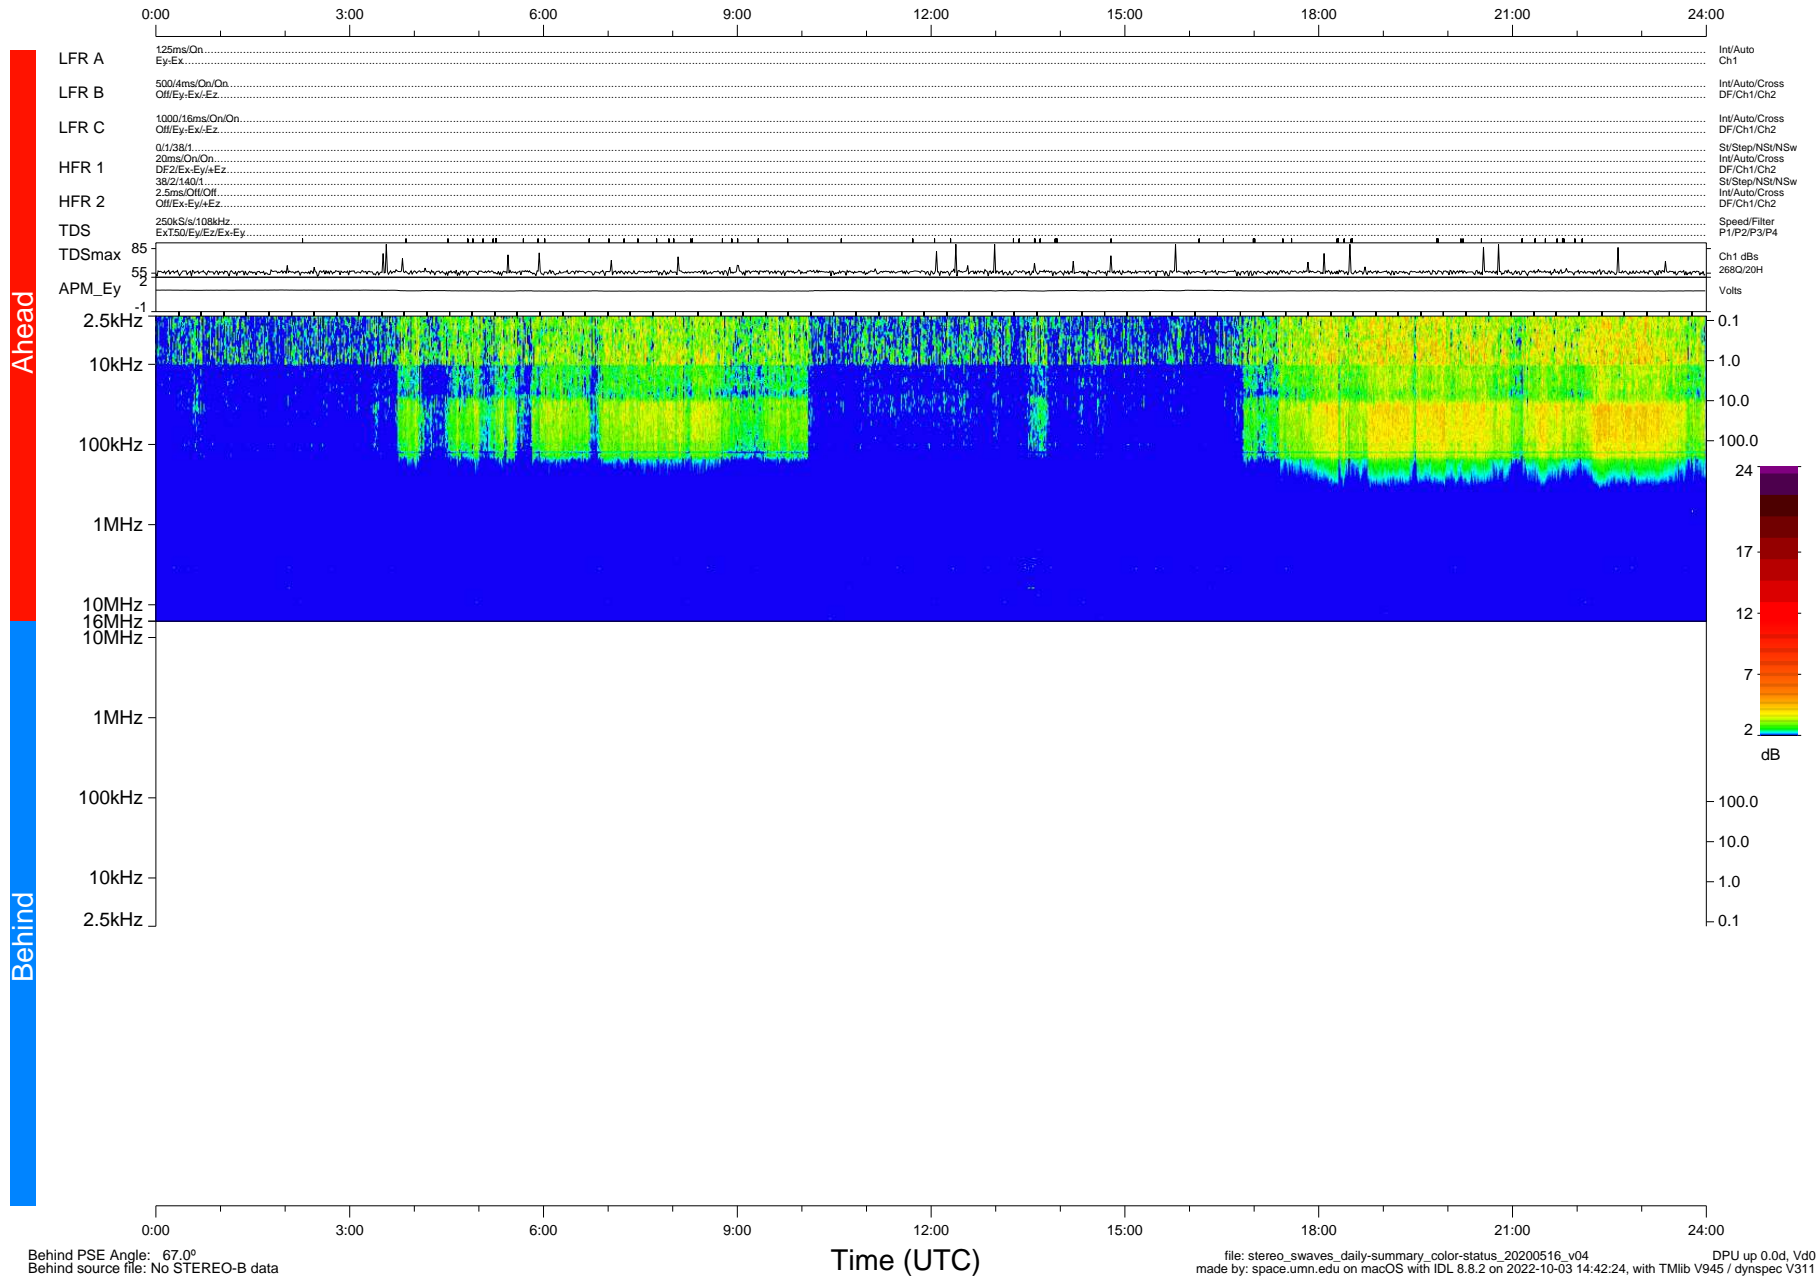

STEREO/WAVES Daily Summary - 16-May-2020 (DOY 137)

Ahead source file: swaves_ahead_2020_137_1_05.fin (Recovery: 100.0% HK, 93% Pkts)
 Ahead PSE Angle: -73.2°

DPU up 1774.9d, V412d32

Behind PSE Angle: 67.0°
 Behind source file: No STEREO-B data

file: stereo_swaves_daily-summary_color-status_20200516_v04 DPU up 0.0d, Vd0
 made by: space.umn.edu on macOS with IDL 8.8.2 on 2022-10-03 14:42:24, with TLib V945 / dynspec V311