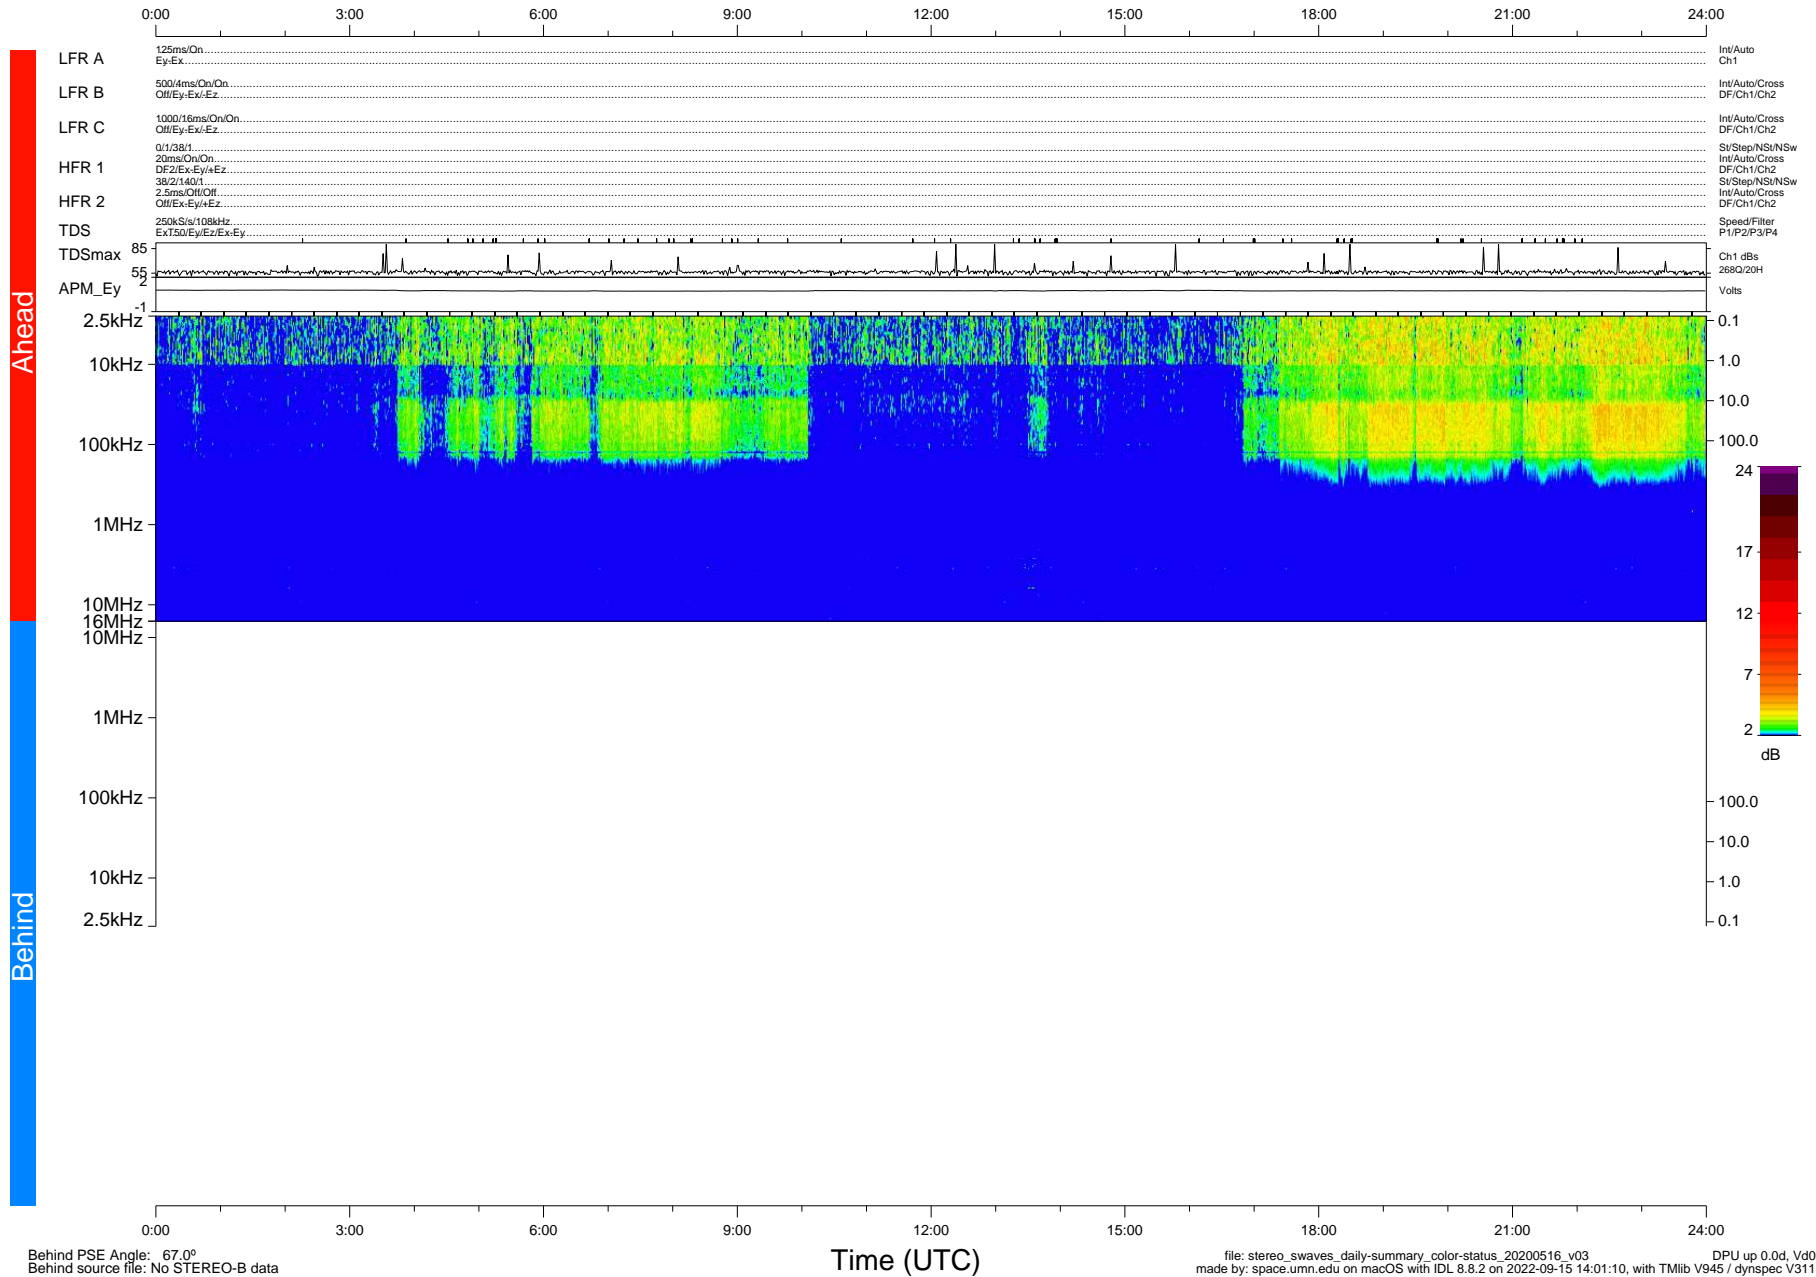

STEREO/WAVES Daily Summary - 16-May-2020 (DOY 137)

Ahead source file: swaves_ahead_2020_137_1_05.fin (Recovery: 100.0% HK, 93% Pkts)
 Ahead PSE Angle: -73.2°

DPU up 1774.9d, V412d32

Behind PSE Angle: 67.0°
 Behind source file: No STEREO-B data

file: stereo_swaves_daily-summary_color-status_20200516_v03
 made by: space.umn.edu on macOS with IDL 8.8.2 on 2022-09-15 14:01:10, with Tlib V945 / dynspec V311
 DPU up 0.0d, V40