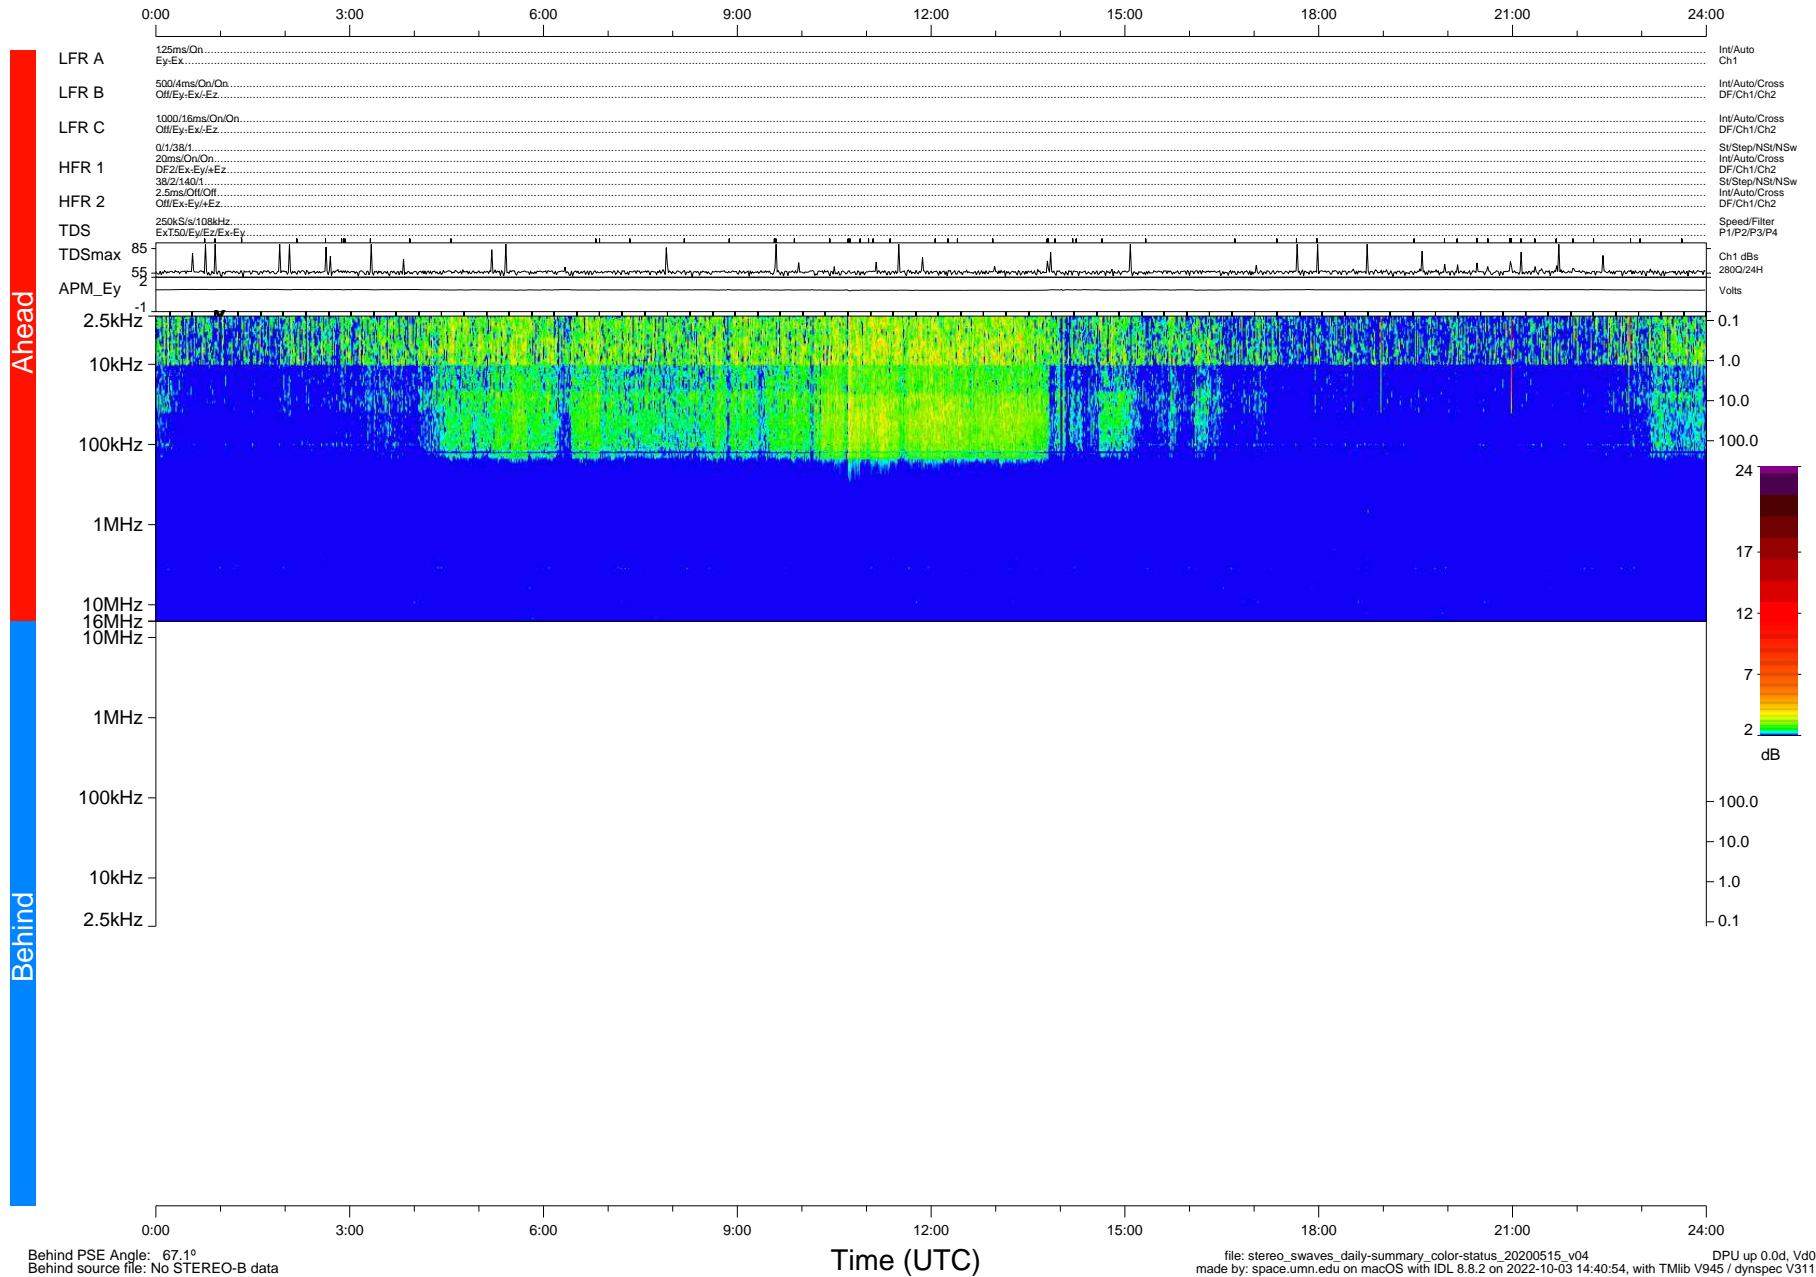

STEREO/WAVES Daily Summary - 15-May-2020 (DOY 136)

Ahead source file: swaves_ahead_2020_136_1_05.fin (Recovery: 100.0% HK, 96% PKts)
 Ahead PSE Angle: -73.2°

DPU up 1773.9d, V412d32

Behind PSE Angle: 67.1°
 Behind source file: No STEREO-B data

file: stereo_swaves_daily-summary_color-status_20200515_v04
 made by: space.umn.edu on macOS with IDL 8.8.2 on 2022-10-03 14:40:54, with Tlib V945 / dynspec V311
 DPU up 0.0d, Vd0