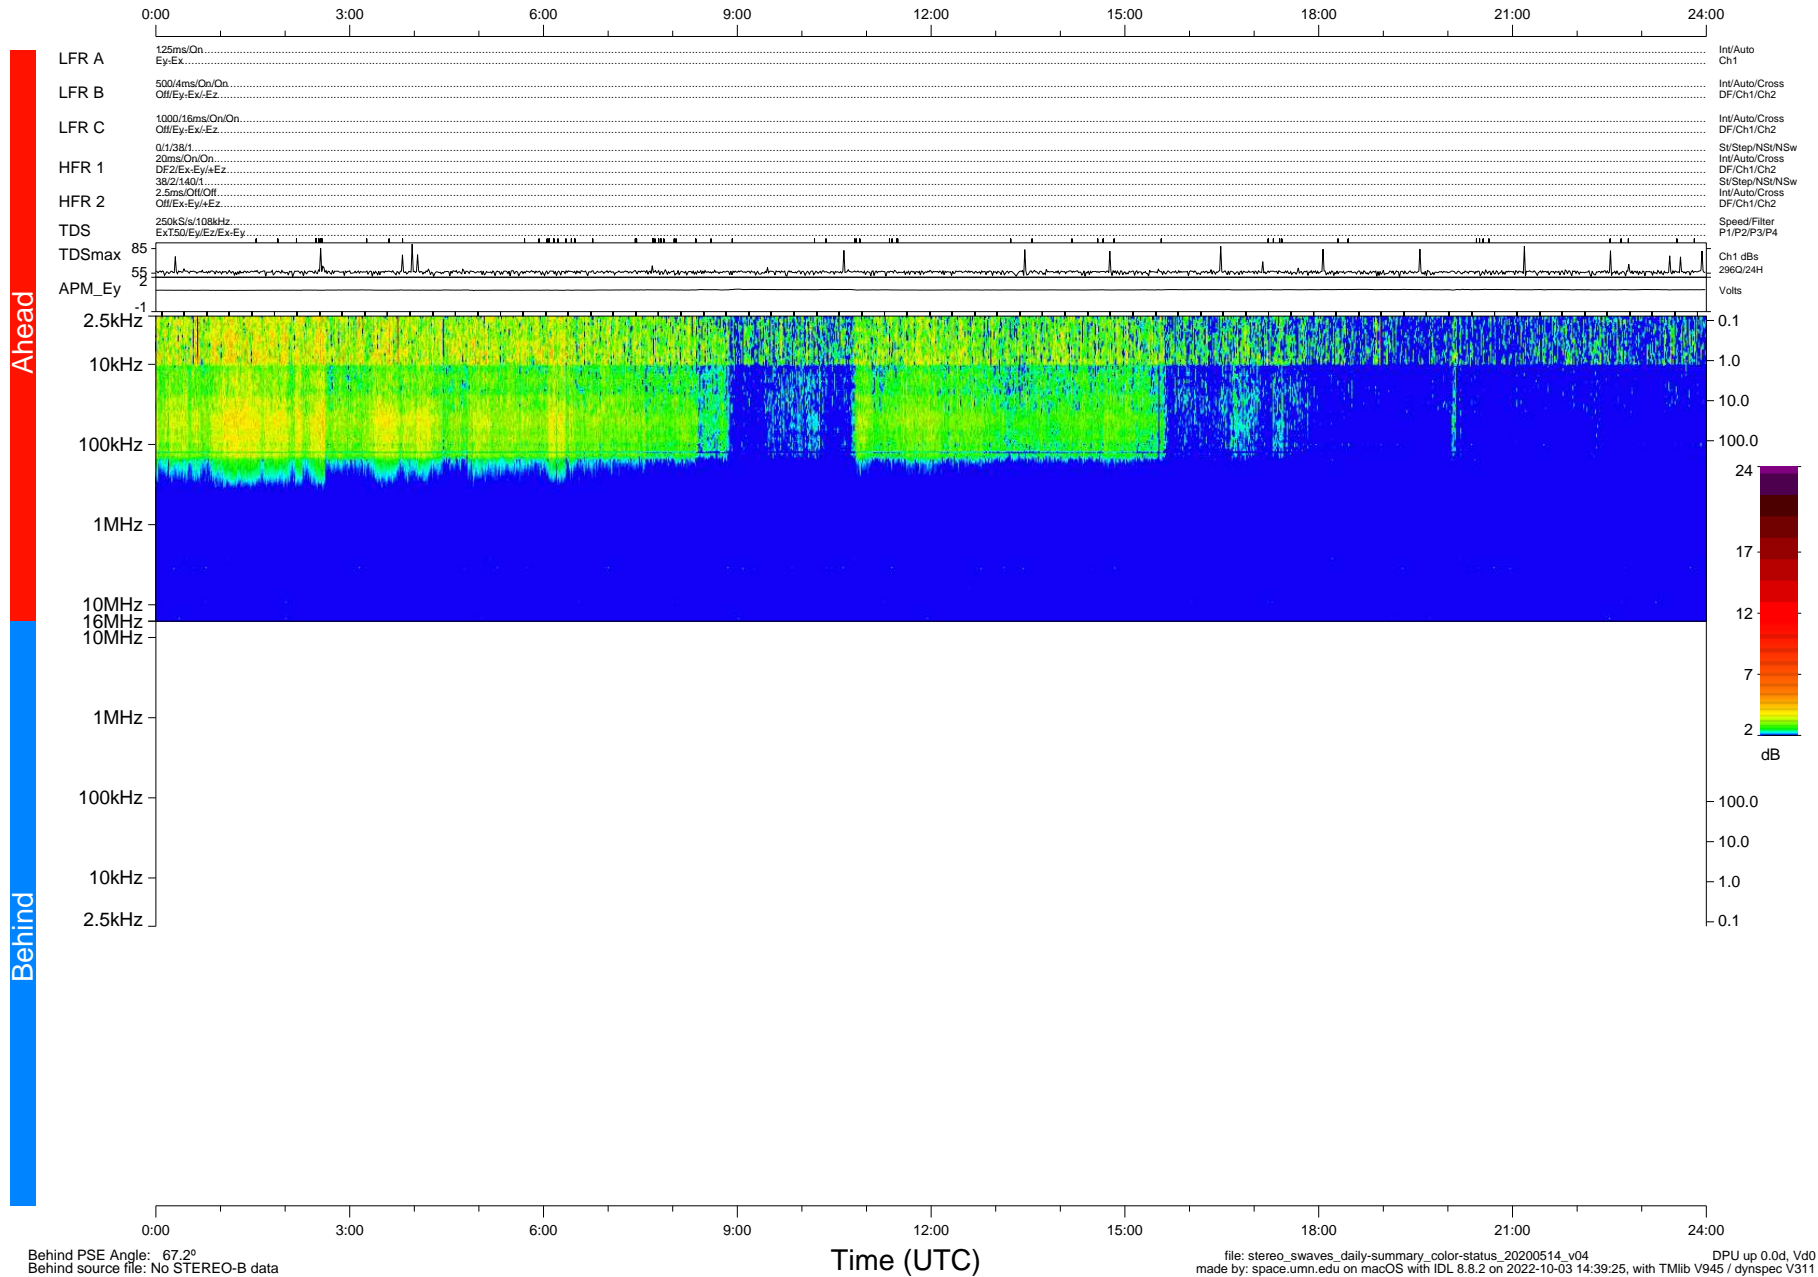

STEREO/WAVES Daily Summary - 14-May-2020 (DOY 135)

Ahead source file: swaves_ahead_2020_135_1_05.fin (Recovery: 100.0% HK, 98% PKts)
 Ahead PSE Angle: -73.3°

DPU up 1772.9d, V412d32

Behind PSE Angle: 67.2°
 Behind source file: No STEREO-B data

file: stereo_swaves_daily-summary_color-status_20200514_v04
 made by: space.umn.edu on macOS with IDL 8.8.2 on 2022-10-03 14:39:25, with Tlib V945 / dynspec V311
 DPU up 0.0d, Vd0