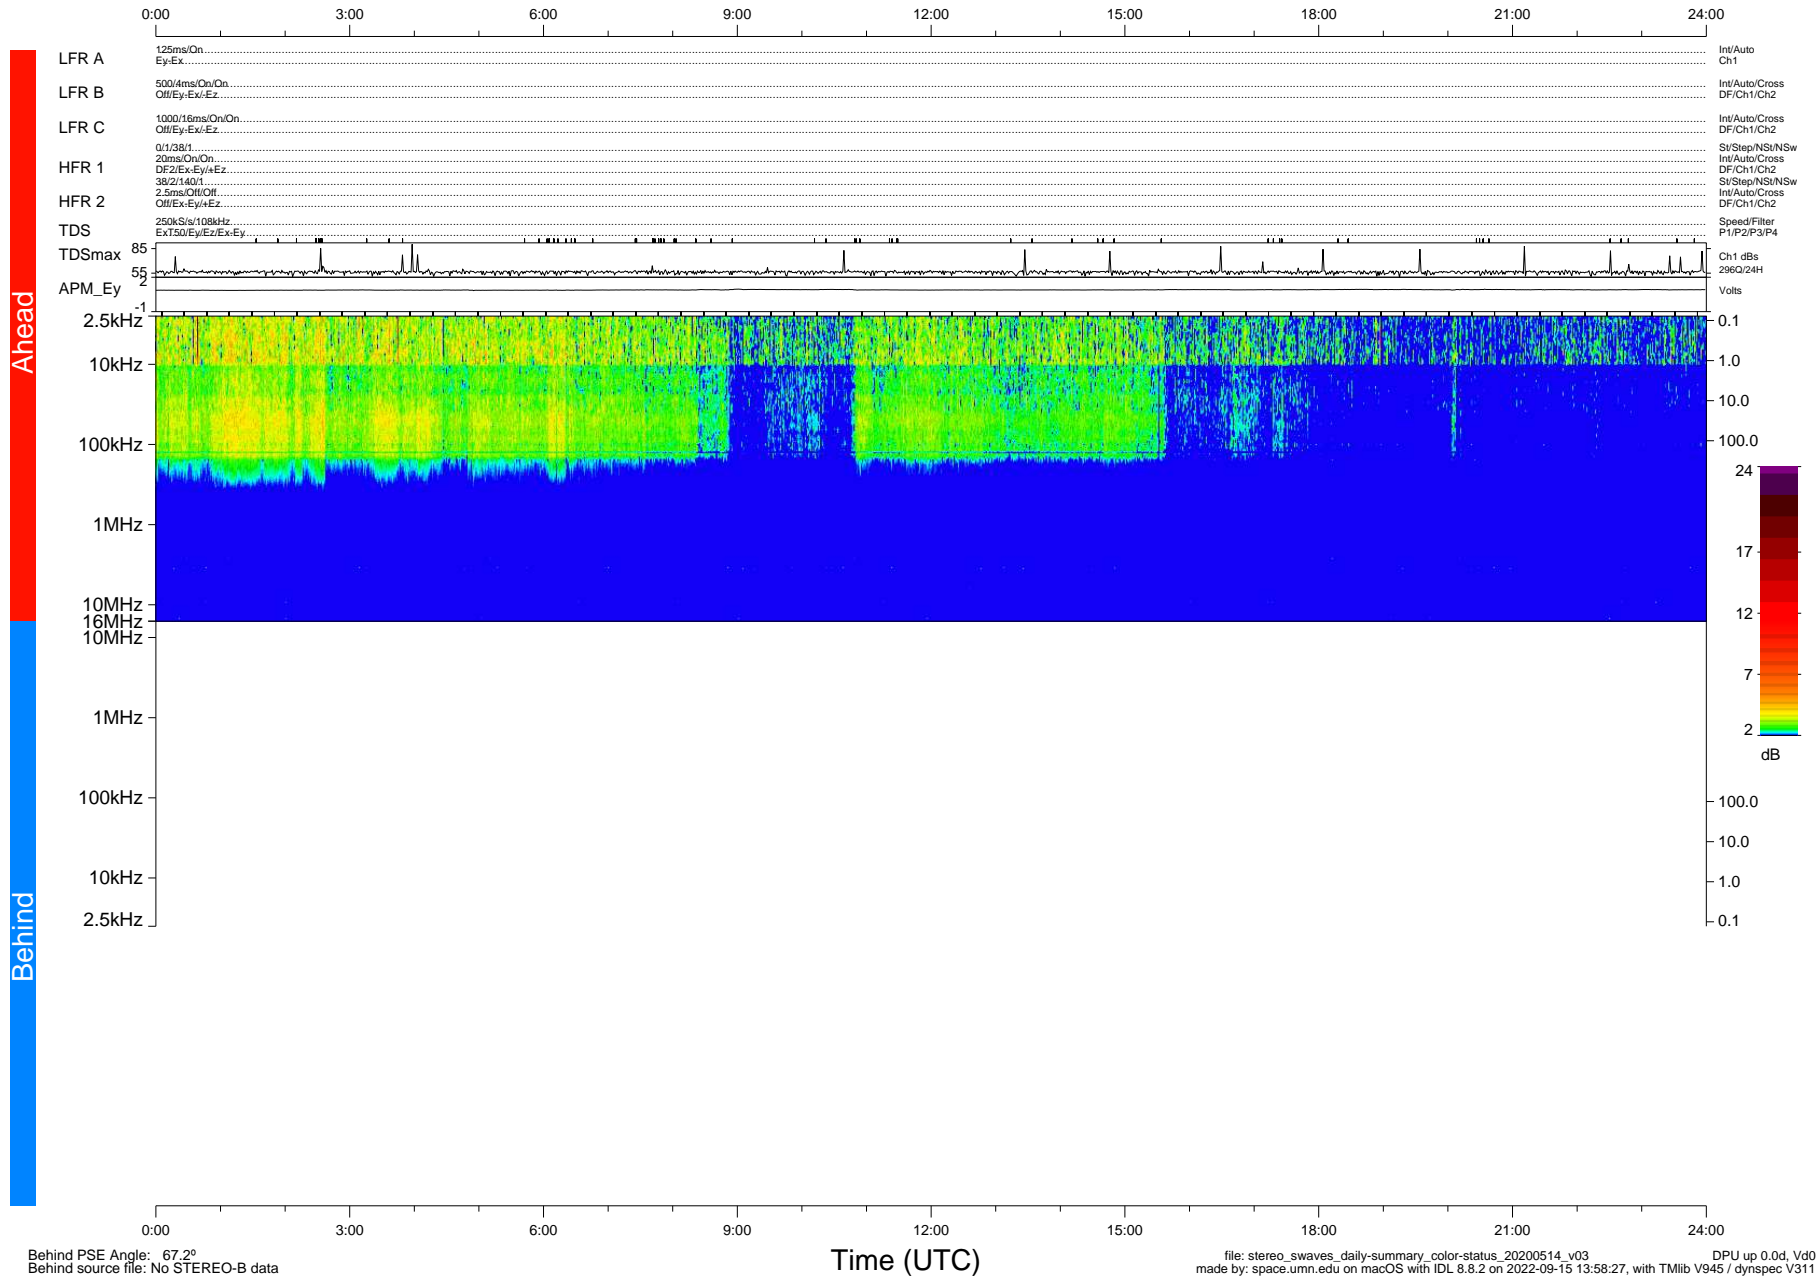

STEREO/WAVES Daily Summary - 14-May-2020 (DOY 135)

Ahead source file: swaves_ahead_2020_135_1_05.fin (Recovery: 100.0% HK, 98% PKts)
 Ahead PSE Angle: -73.3°

DPU up 1772.9d, V412d32

Behind PSE Angle: 67.2°
 Behind source file: No STEREO-B data

file: stereo_swaves_daily-summary_color-status_20200514_v03
 made by: space.umn.edu on macOS with IDL 8.8.2 on 2022-09-15 13:58:27, with Tlib V945 / dynspec V311
 DPU up 0.0d, Vd0