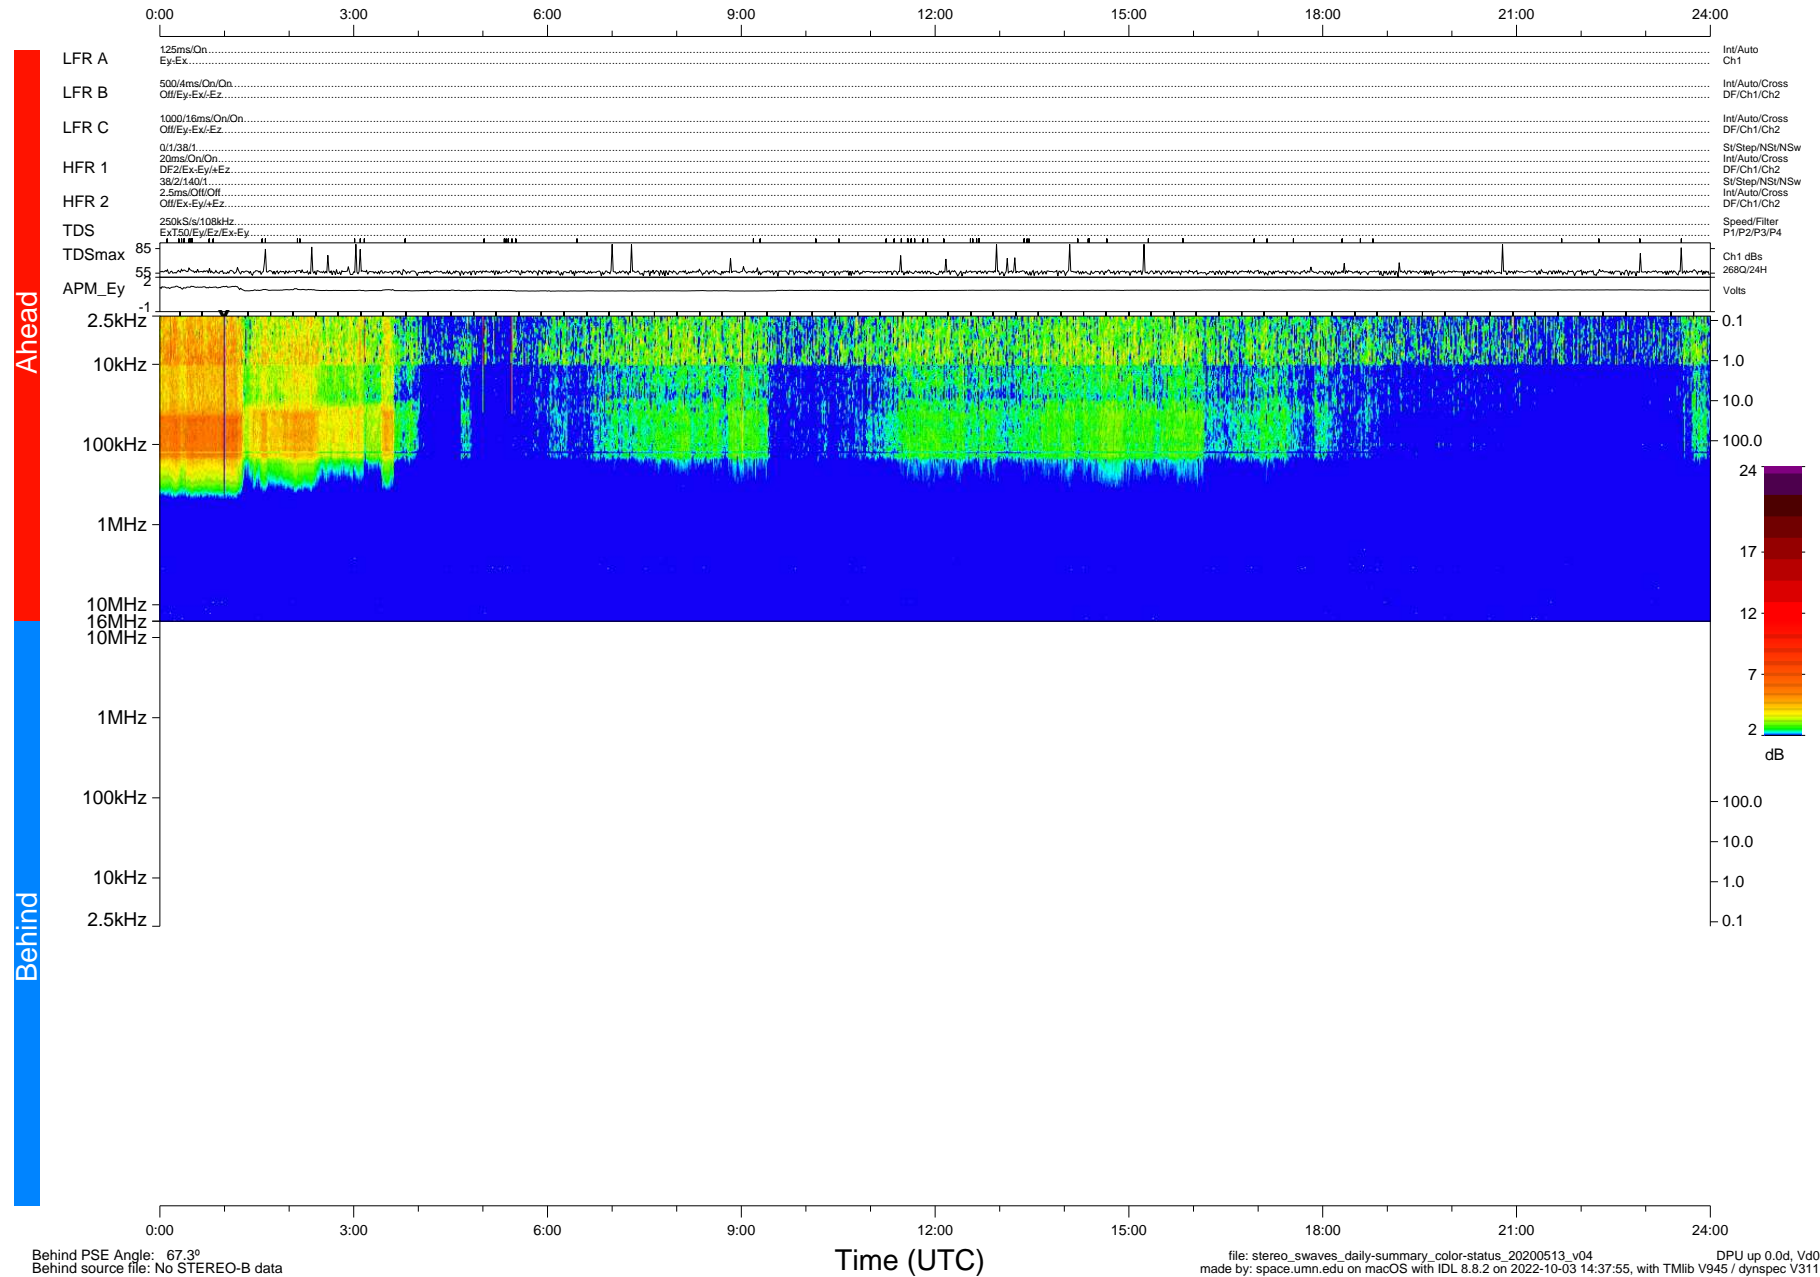

STEREO/WAVES Daily Summary - 13-May-2020 (DOY 134)

Ahead source file: swaves_ahead_2020_134_1_05.fin (Recovery: 100.0% HK, 94% Pkts)
 Ahead PSE Angle: -73.4°

DPU up 1771.9d, V412d32

Behind PSE Angle: 67.3°
 Behind source file: No STEREO-B data

file: stereo_swaves_daily-summary_color-status_20200513_v04
 made by: space.umn.edu on macOS with IDL 8.8.2 on 2022-10-03 14:37:55, with Tlib V945 / dynspec V311
 DPU up 0.0d, Vd0