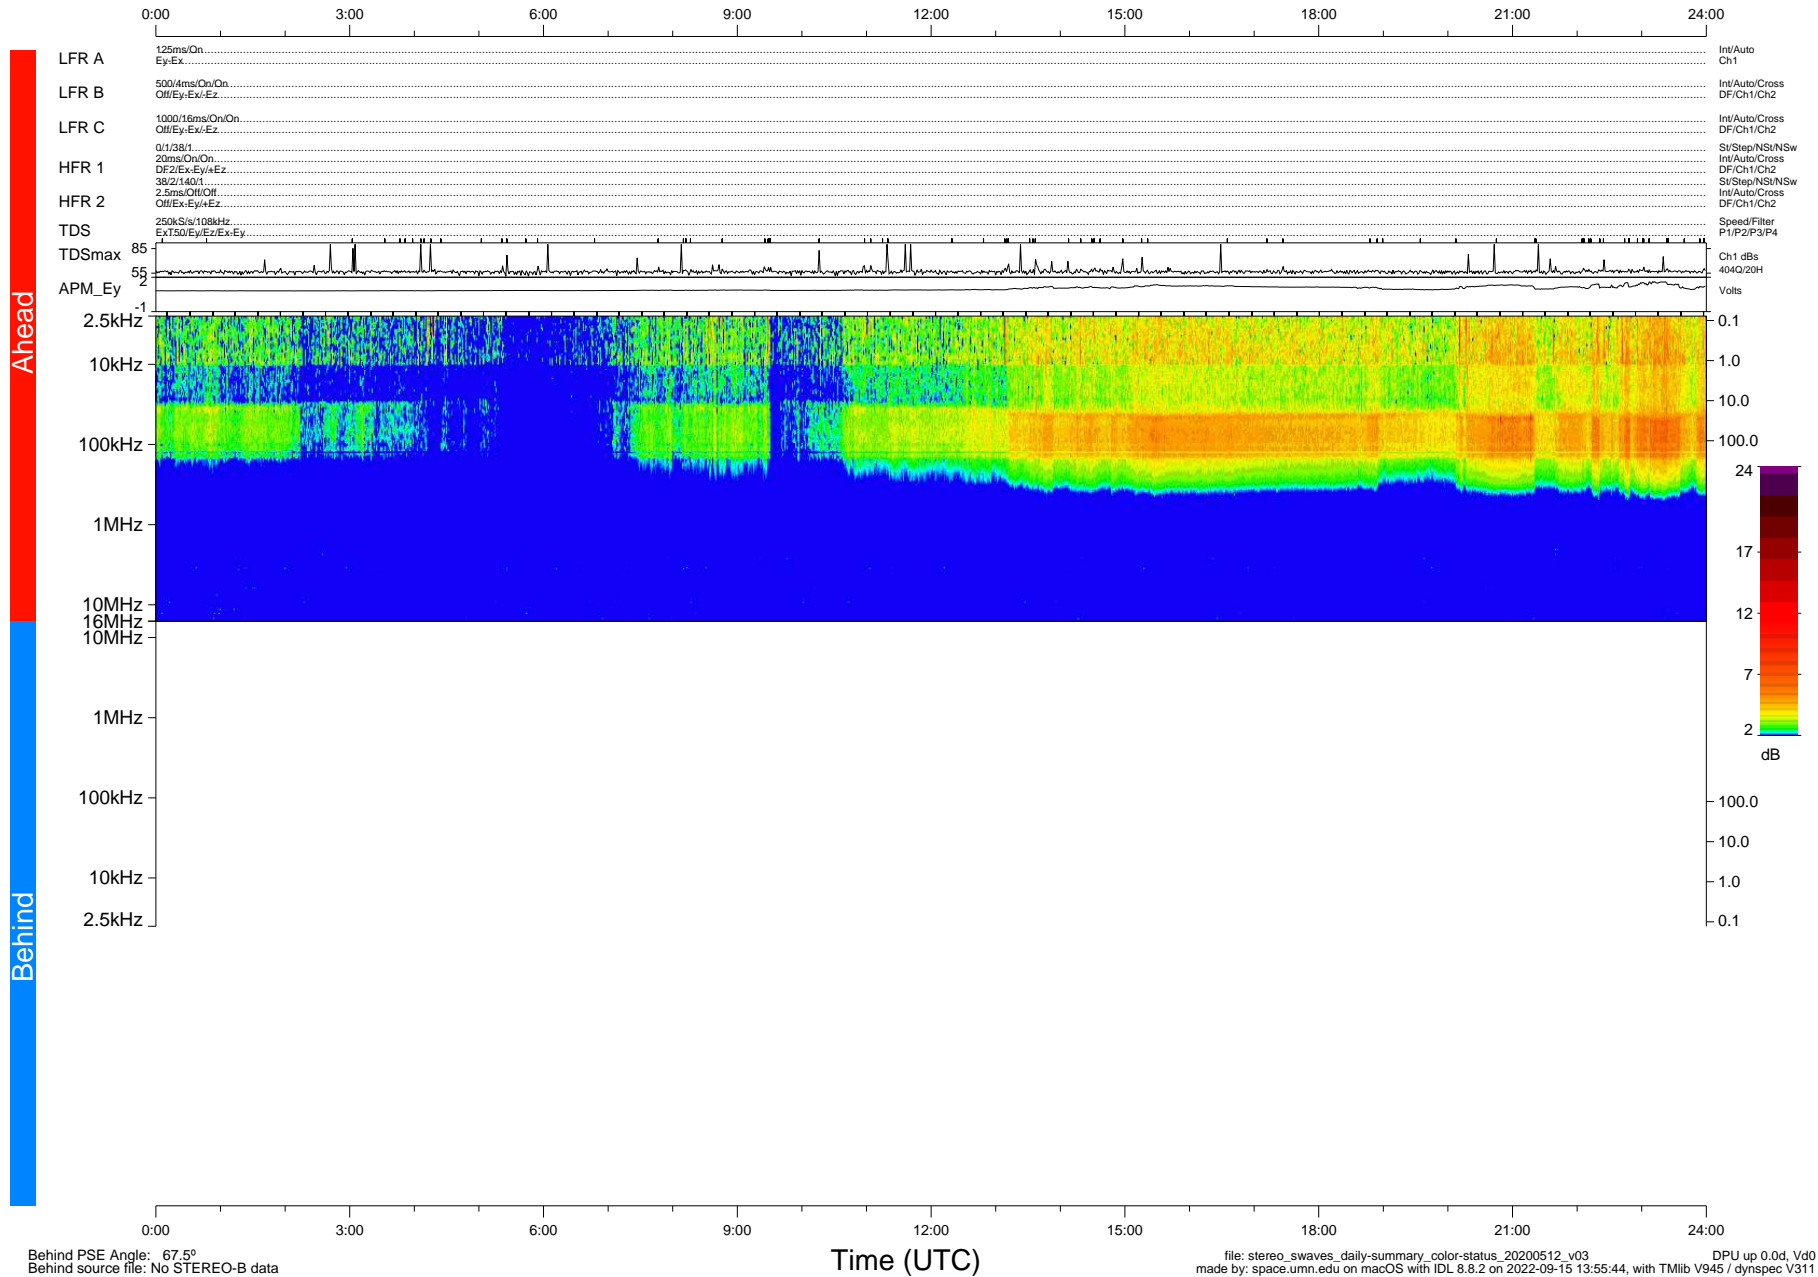

# STEREO/WAVES Daily Summary - 12-May-2020 (DOY 133)

Ahead source file: swaves\_ahead\_2020\_133\_1\_05.fin (Recovery: 100.0% HK, 114% Pkts)  
 Ahead PSE Angle: -73.4°

DPU up 1770.9d, V412d32

Behind PSE Angle: 67.5°  
 Behind source file: No STEREO-B data

file: stereo\_swaves\_daily-summary\_color-status\_20200512\_v03 DPU up 0.0d, Vd0  
 made by: space.umn.edu on macOS with IDL 8.8.2 on 2022-09-15 13:55:44, with Tlib V945 / dynspec V311