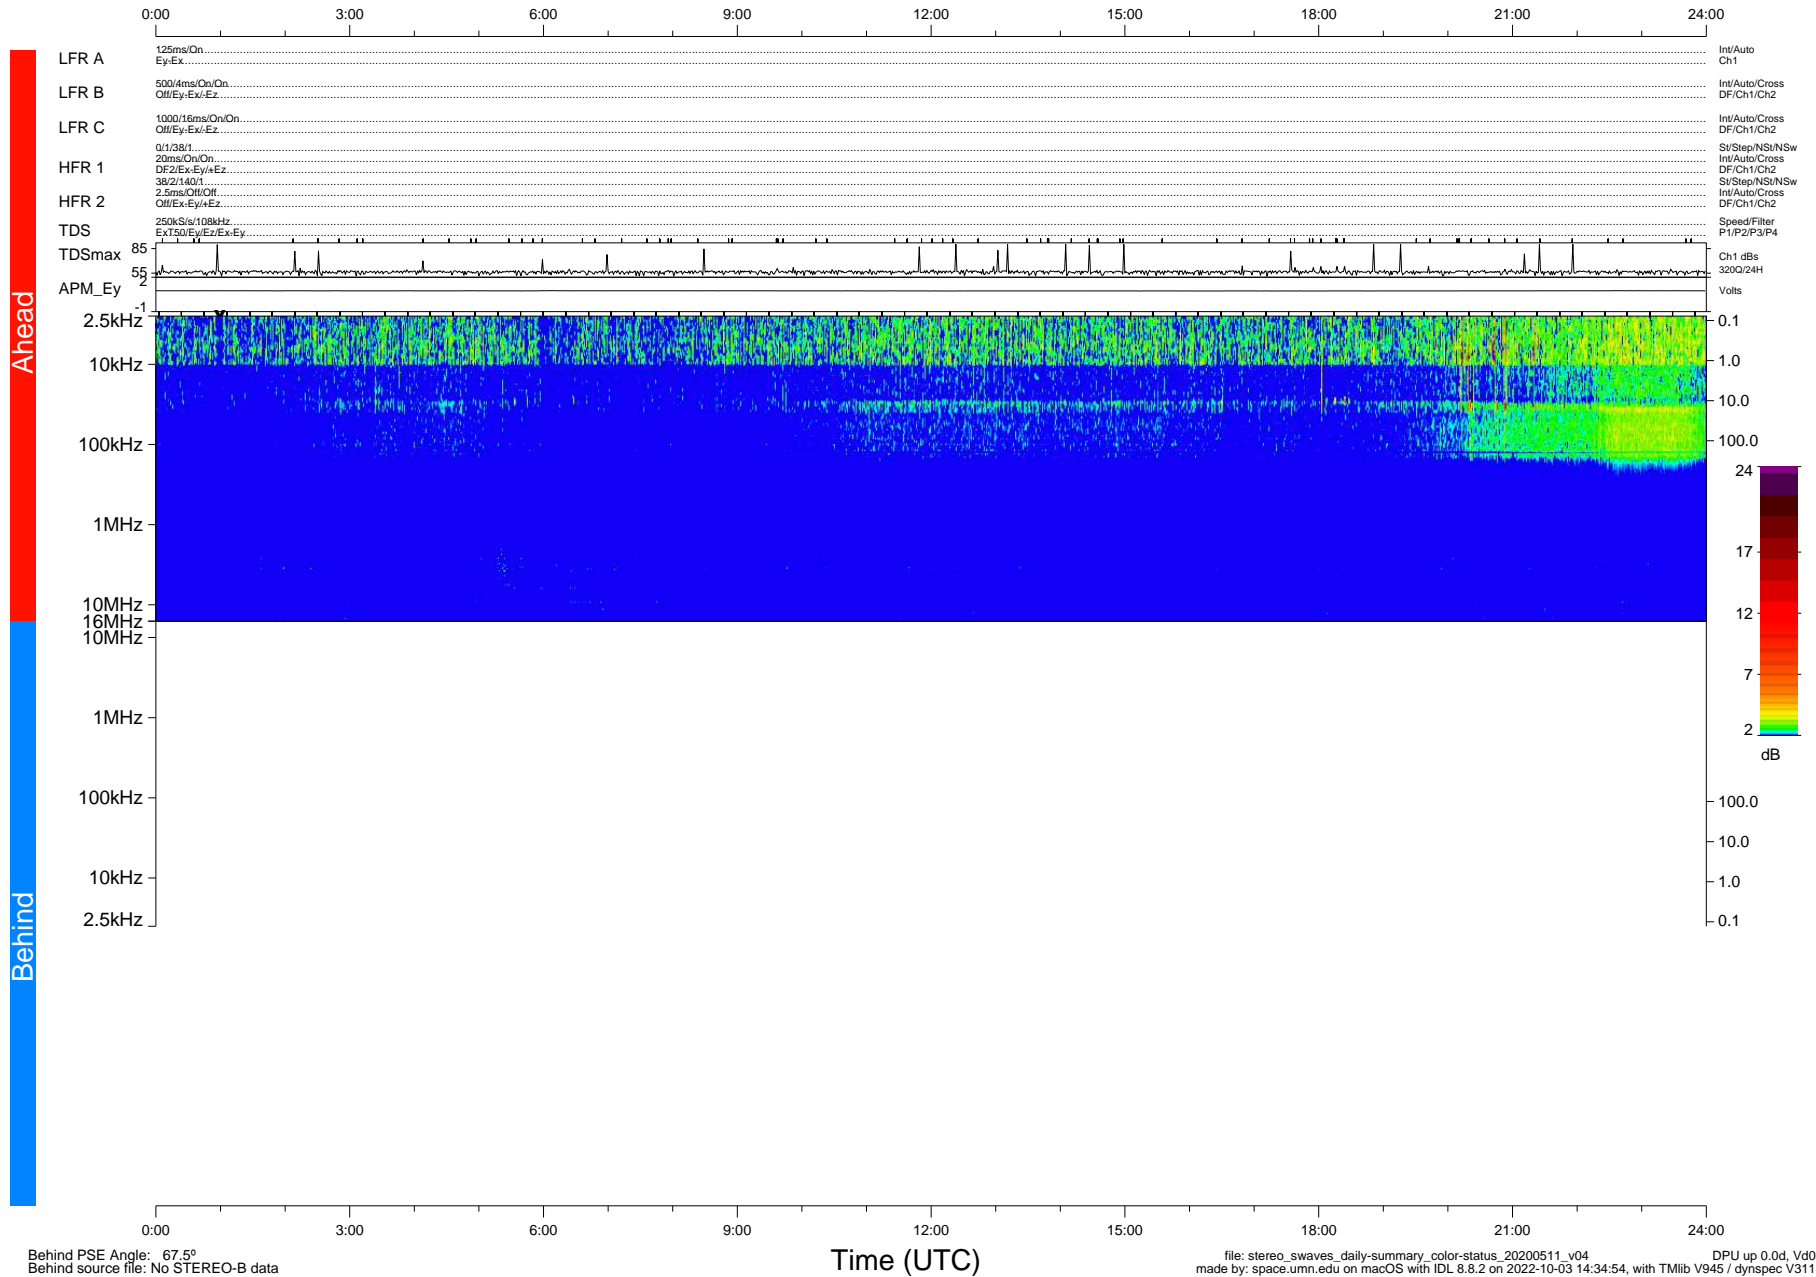

# STEREO/WAVES Daily Summary - 11-May-2020 (DOY 132)

Ahead source file: swaves\_ahead\_2020\_132\_1\_05.fin (Recovery: 100.0% HK, 102% Pkts)  
 Ahead PSE Angle: -73.5°

DPU up 1769.9d, V412d32

Behind PSE Angle: 67.5°  
 Behind source file: No STEREO-B data

file: stereo\_swaves\_daily-summary\_color-status\_20200511\_v04  
 made by: space.umn.edu on macOS with IDL 8.8.2 on 2022-10-03 14:34:54, with TLib V945 / dynspec V311  
 DPU up 0.0d, Vd0