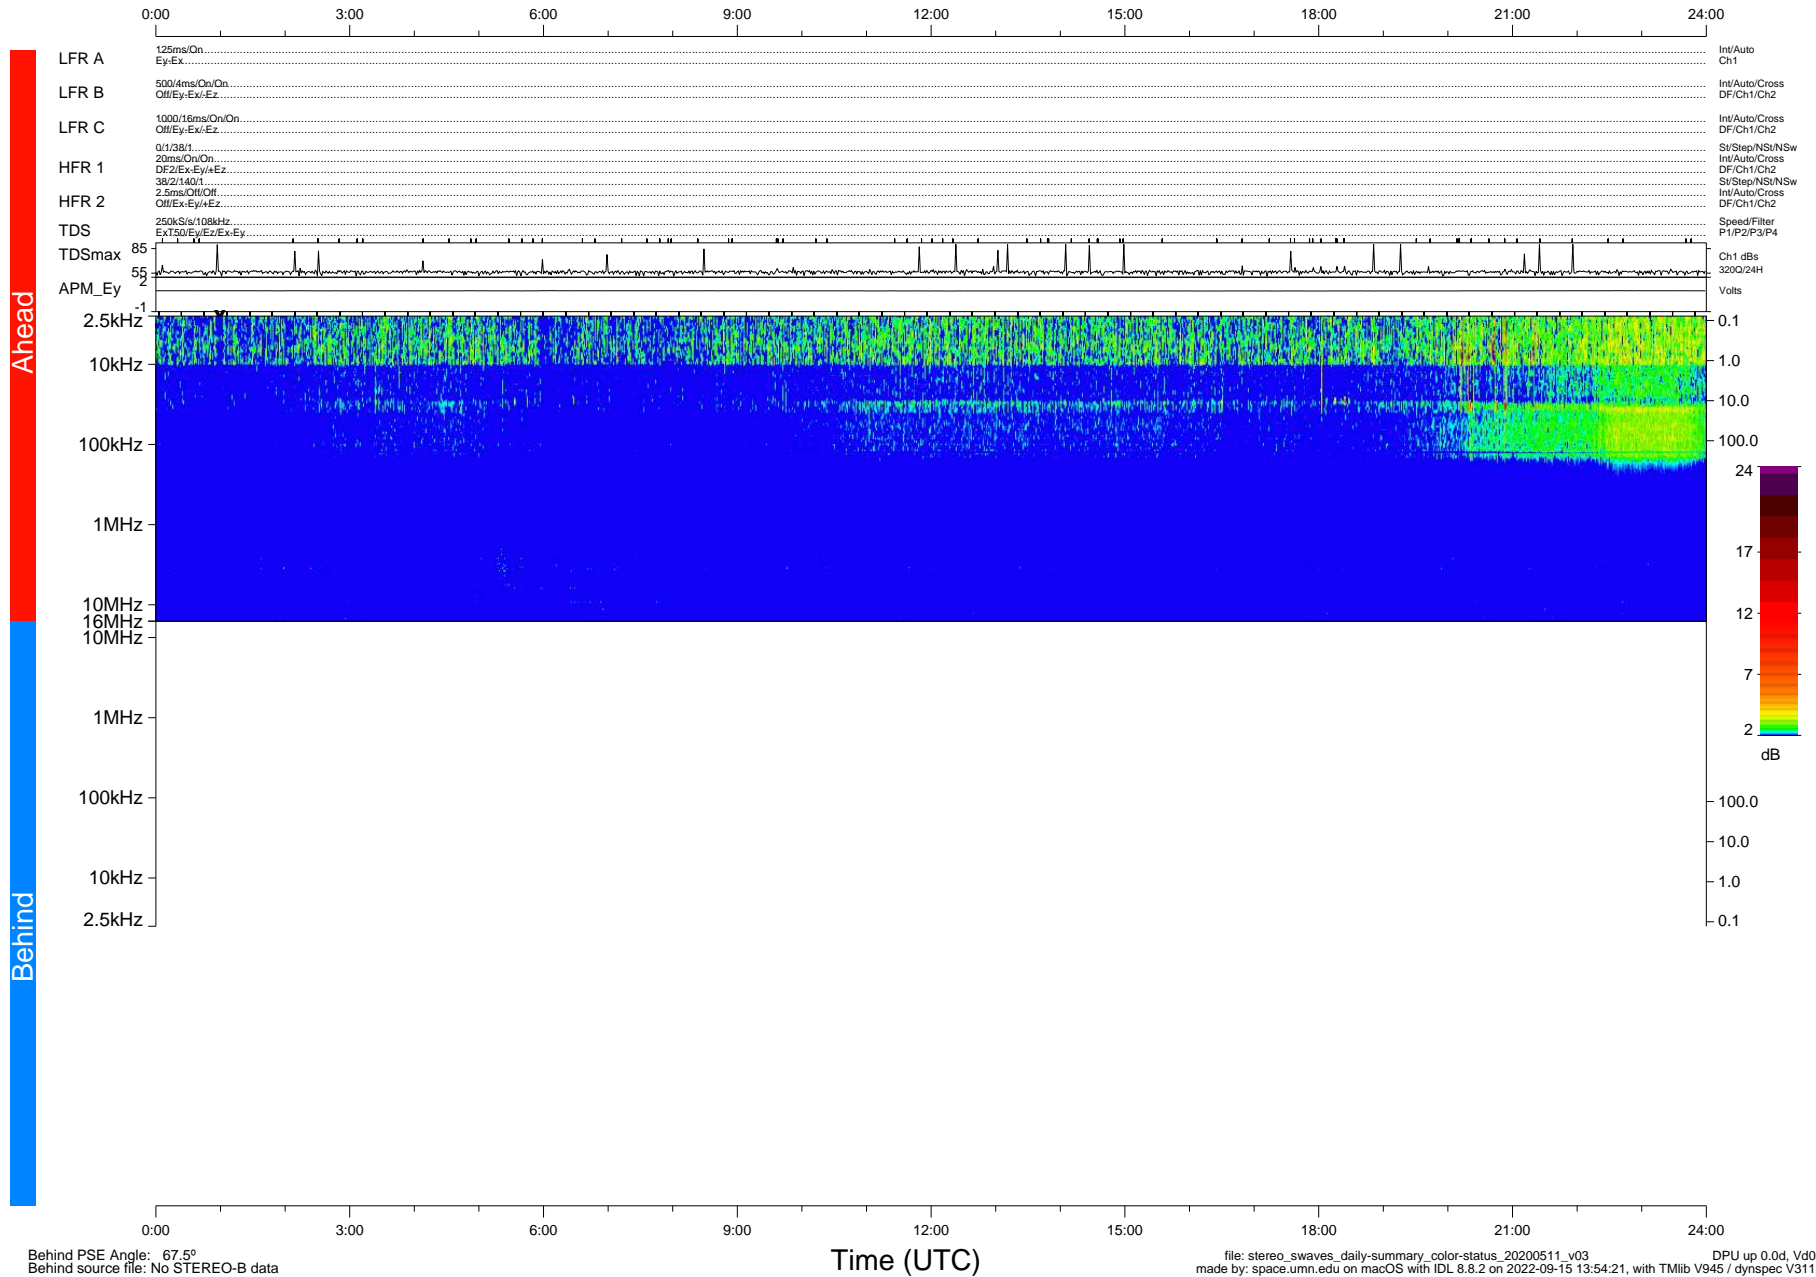

STEREO/WAVES Daily Summary - 11-May-2020 (DOY 132)

Ahead source file: swaves_ahead_2020_132_1_05.fin (Recovery: 100.0% HK, 102% Pkts)
 Ahead PSE Angle: -73.5°

DPU up 1769.9d, V412d32

Behind PSE Angle: 67.5°
 Behind source file: No STEREO-B data

file: stereo_swaves_daily-summary_color-status_20200511_v03
 made by: space.umn.edu on macOS with IDL 8.8.2 on 2022-09-15 13:54:21, with Tlib V945 / dynspec V311
 DPU up 0.0d, Vd0