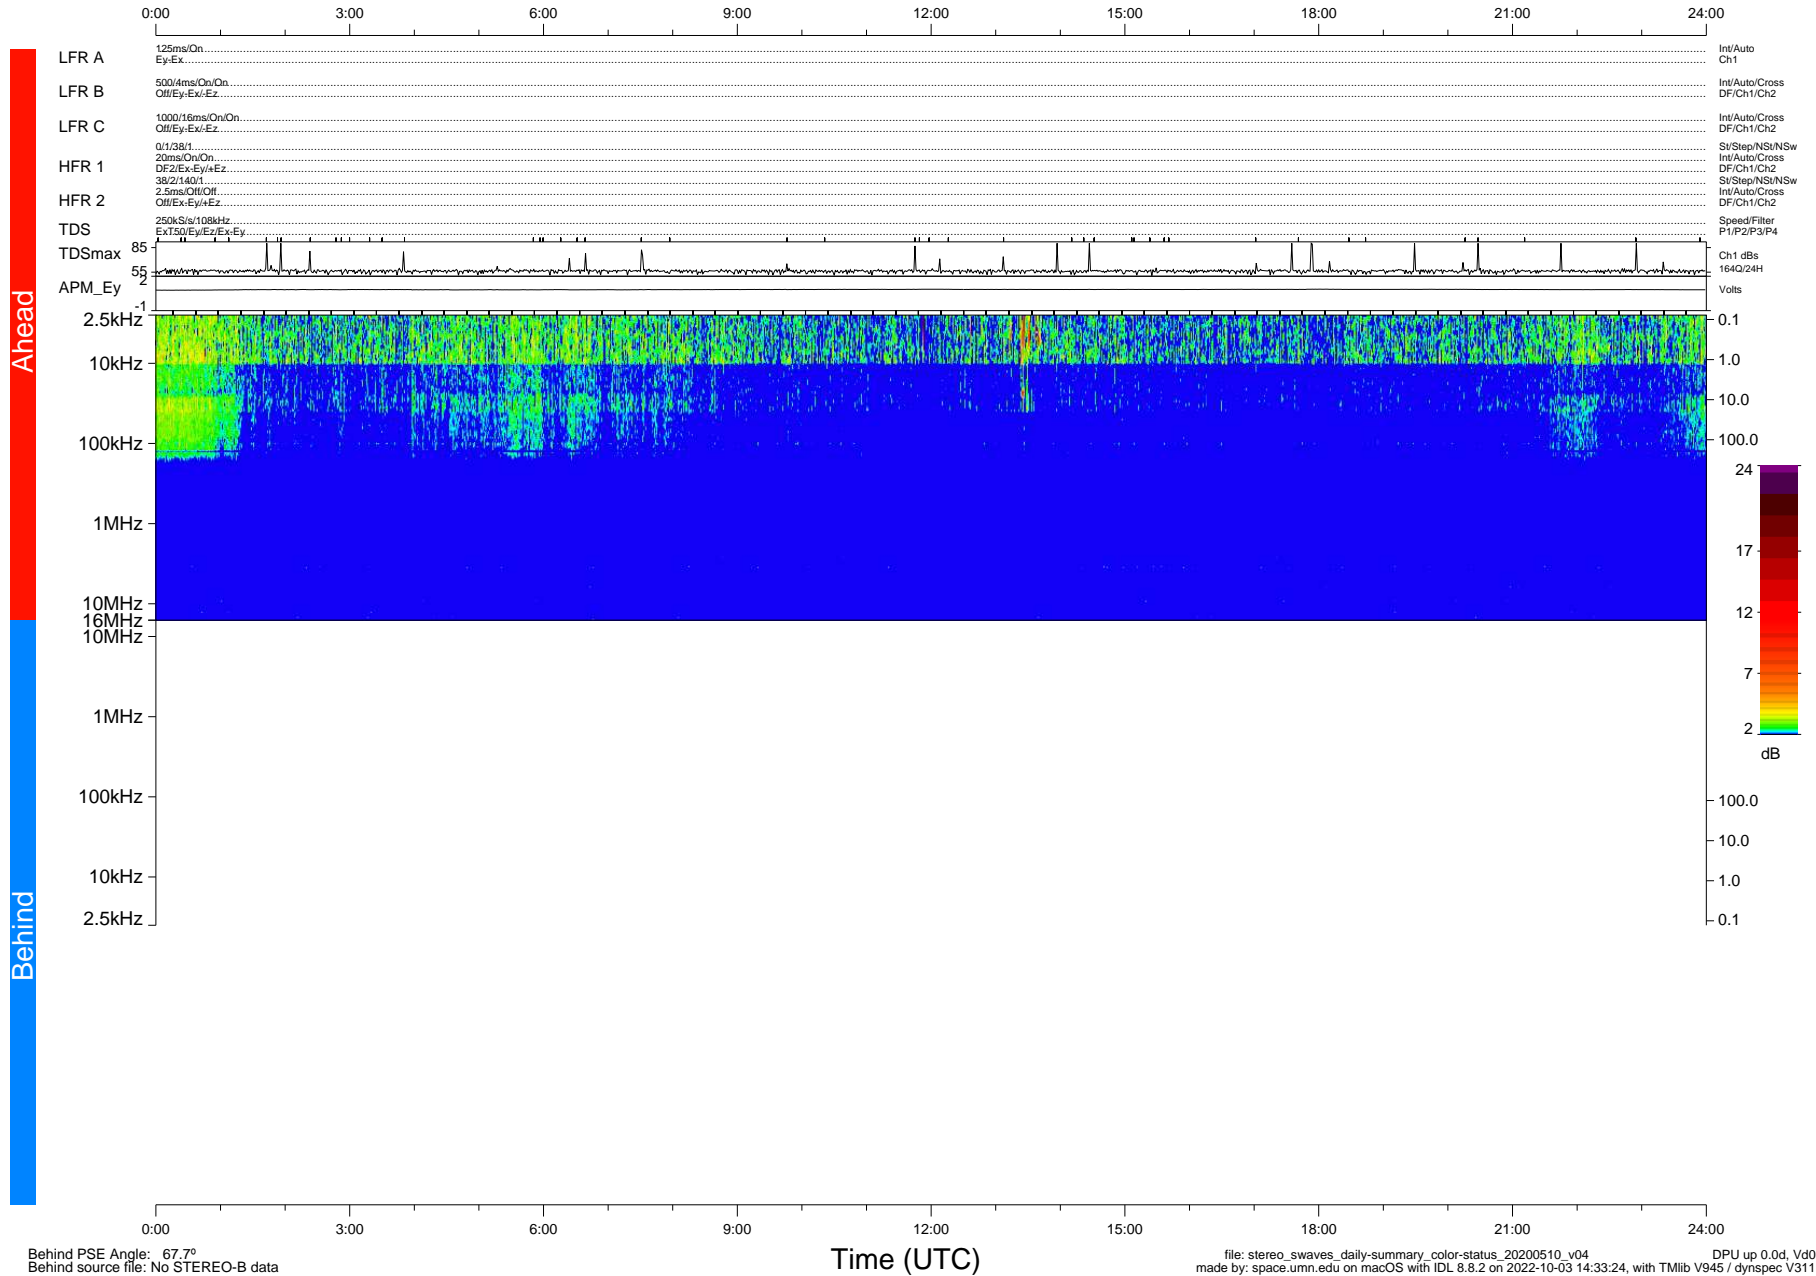

STEREO/WAVES Daily Summary - 10-May-2020 (DOY 131)

Ahead source file: swaves_ahead_2020_131_1_05.fin (Recovery: 100.0% HK, 78% PKts)
 Ahead PSE Angle: -73.6°

DPU up 1768.9d, V412d32

Behind PSE Angle: 67.7°
 Behind source file: No STEREO-B data

file: stereo_swaves_daily-summary_color-status_20200510_v04
 made by: space.umn.edu on macOS with IDL 8.8.2 on 2022-10-03 14:33:24, with Tlib V945 / dynspec V311
 DPU up 0.0d, Vd0