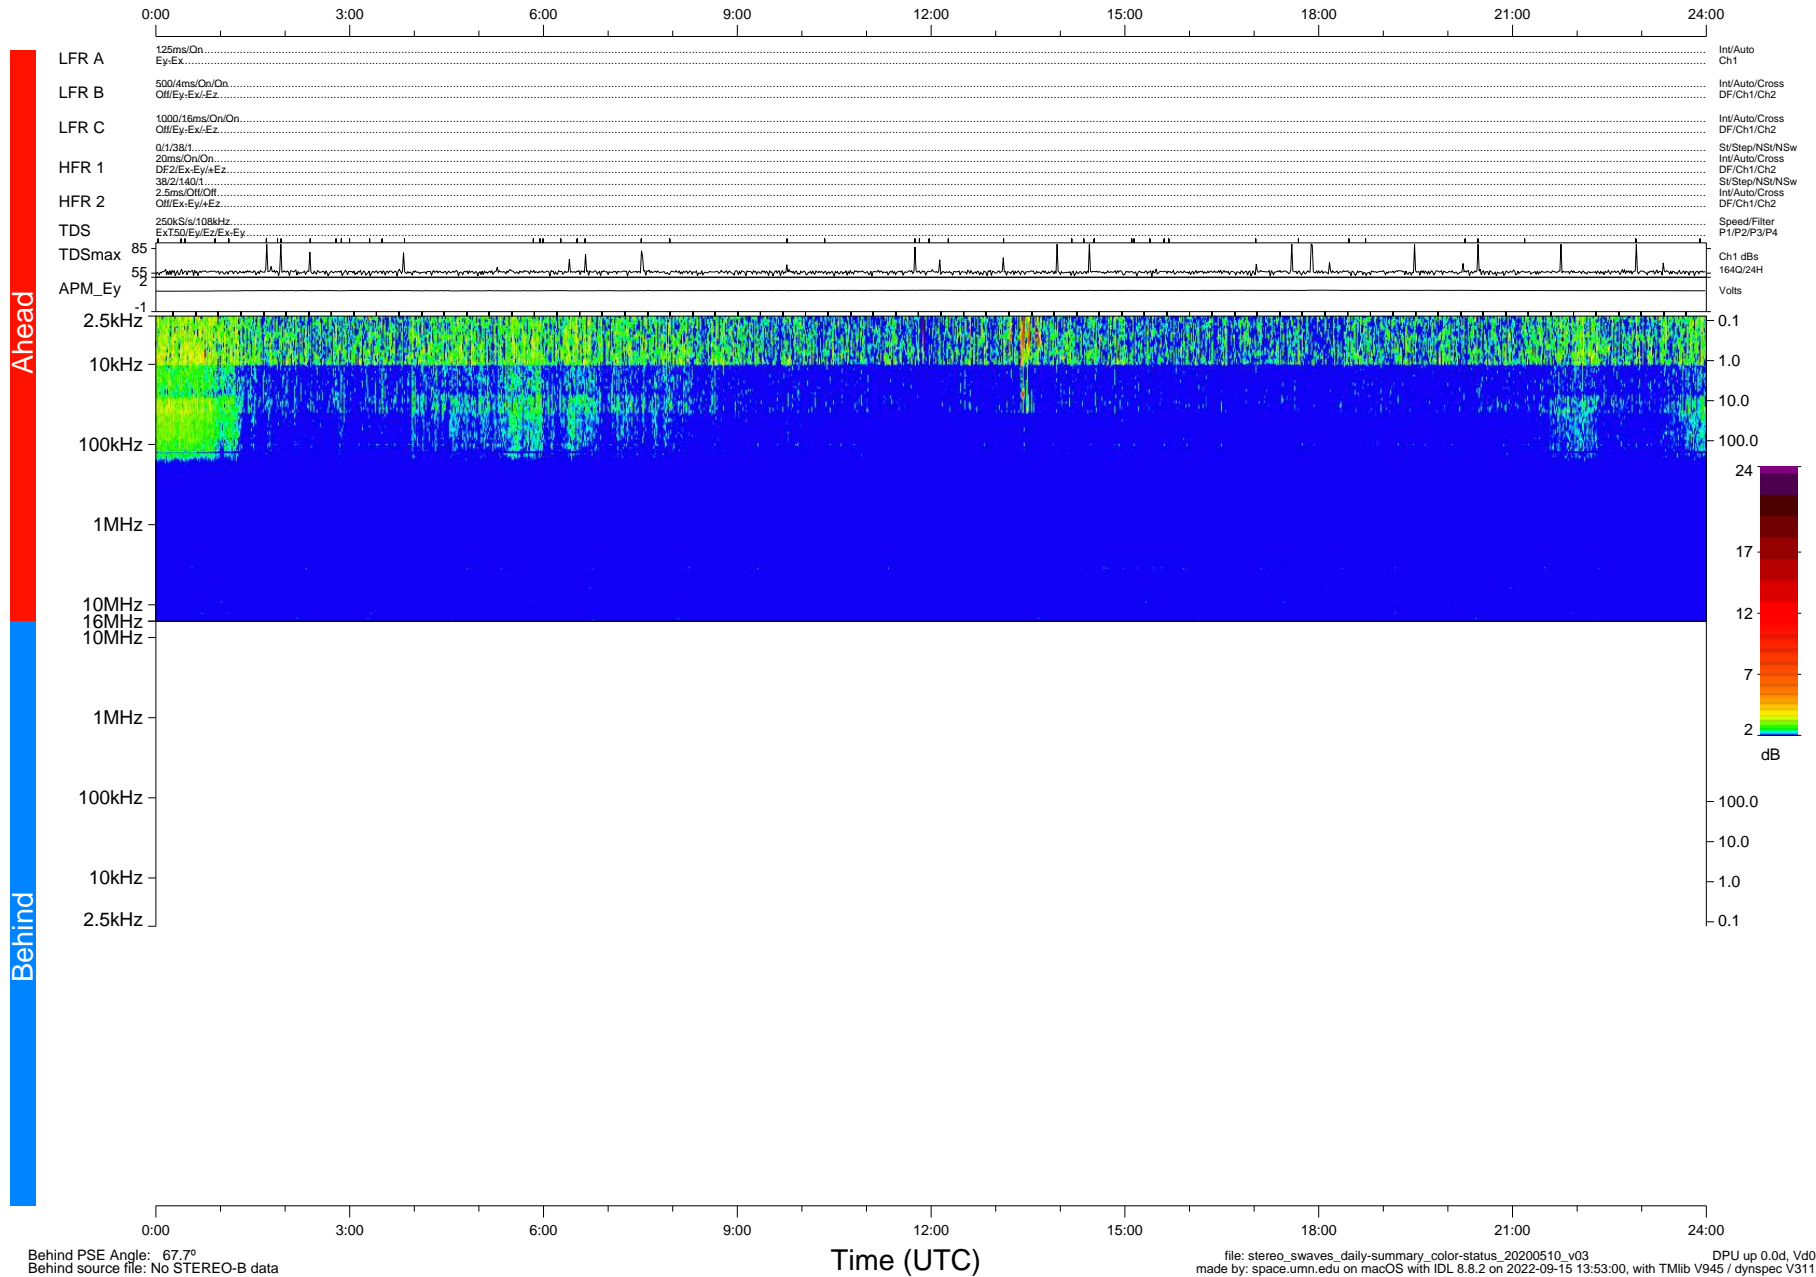

STEREO/WAVES Daily Summary - 10-May-2020 (DOY 131)

Ahead source file: swaves_ahead_2020_131_1_05.fin (Recovery: 100.0% HK, 78% Pkts)
 Ahead PSE Angle: -73.6°

DPU up 1768.9d, V412d32

Behind PSE Angle: 67.7°
 Behind source file: No STEREO-B data

file: stereo_swaves_daily-summary_color-status_20200510_v03
 made by: space.umn.edu on macOS with IDL 8.8.2 on 2022-09-15 13:53:00, with Tlib V945 / dynspec V311
 DPU up 0.0d, Vd0