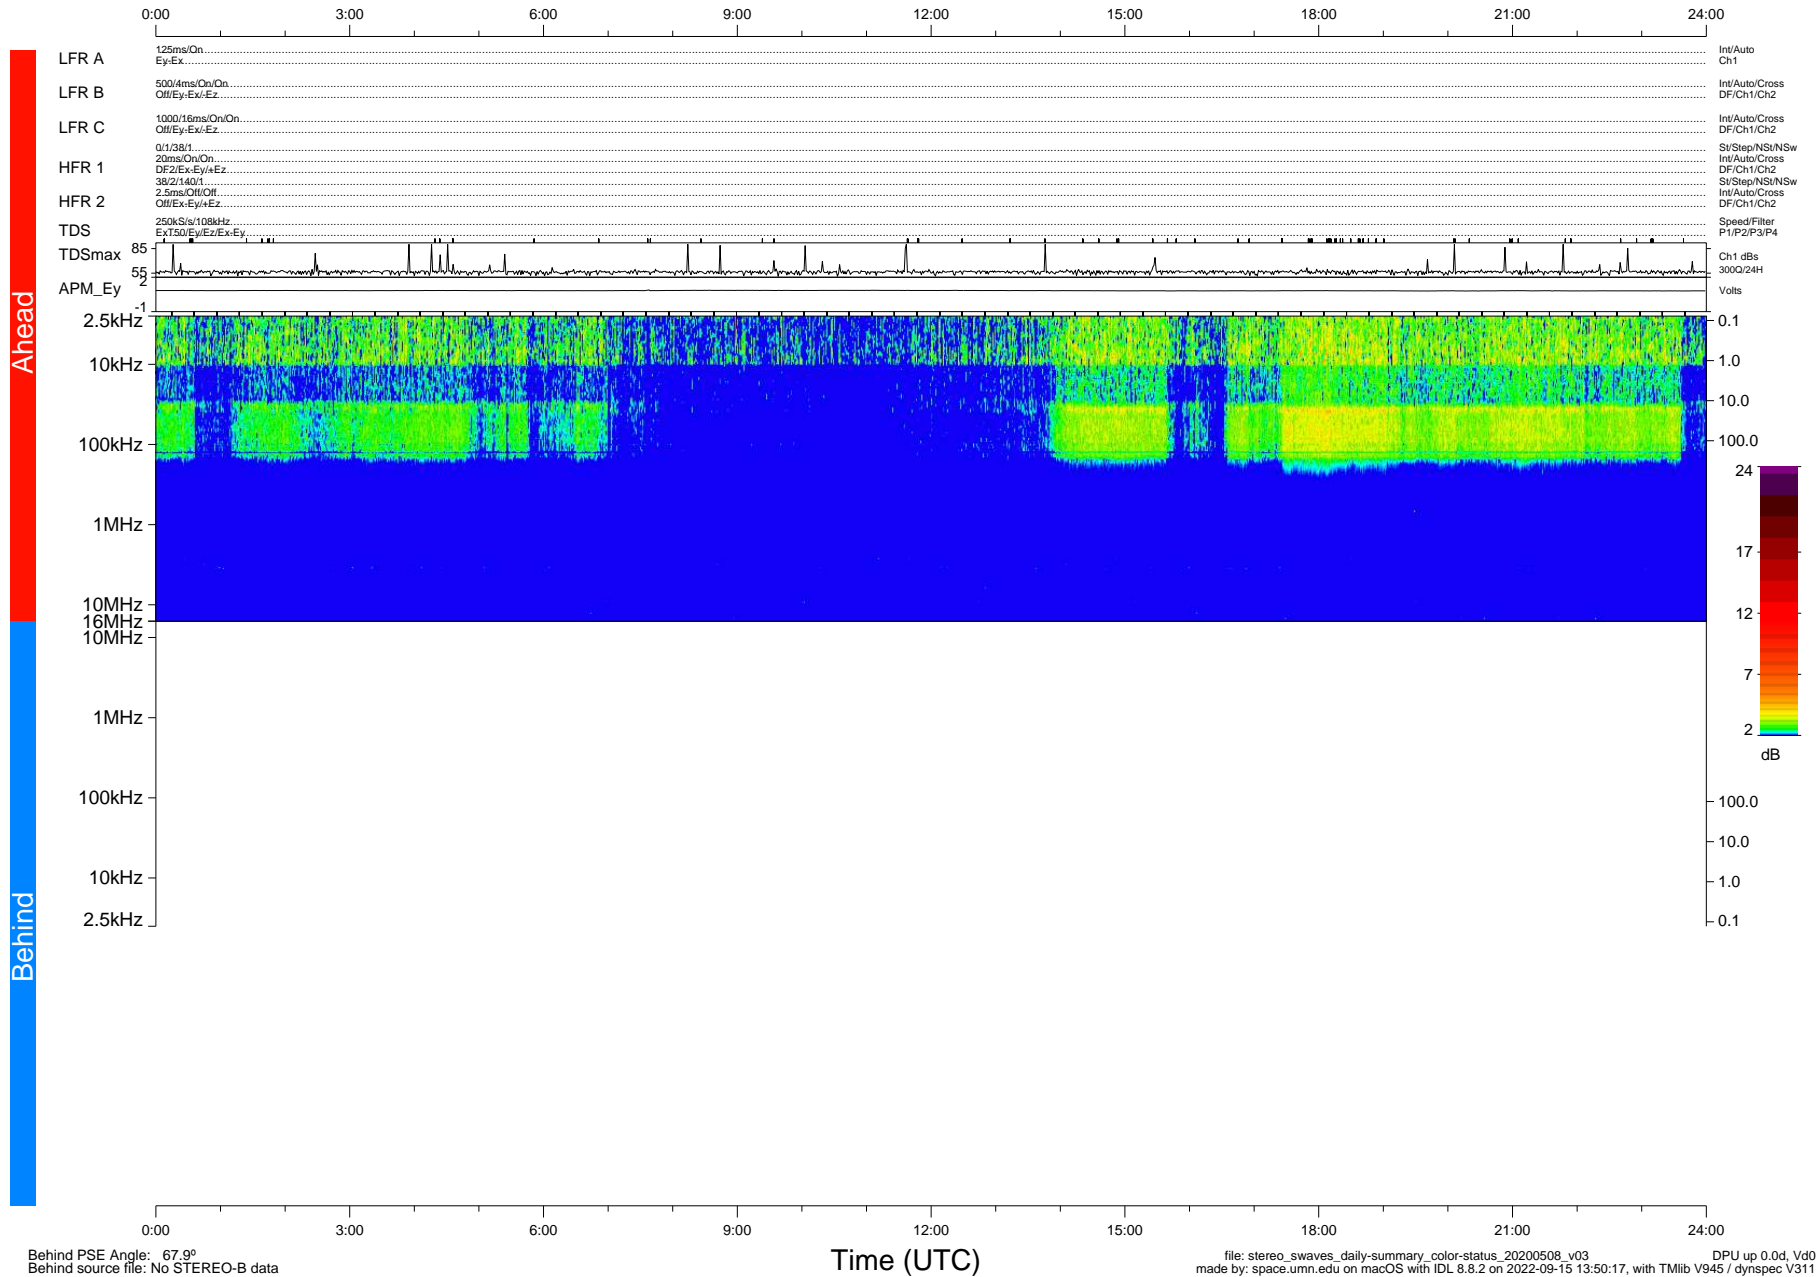

STEREO/WAVES Daily Summary - 08-May-2020 (DOY 129)

Ahead source file: swaves_ahead_2020_129_1_05.fin (Recovery: 100.0% HK, 99% Pkts)
 Ahead PSE Angle: -73.7°

DPU up 1766.9d, V412d32

Behind PSE Angle: 67.9°
 Behind source file: No STEREO-B data

file: stereo_swaves_daily-summary_color-status_20200508_v03
 made by: space.umn.edu on macOS with IDL 8.8.2 on 2022-09-15 13:50:17, with Tlib V945 / dynspec V311
 DPU up 0.0d, V40