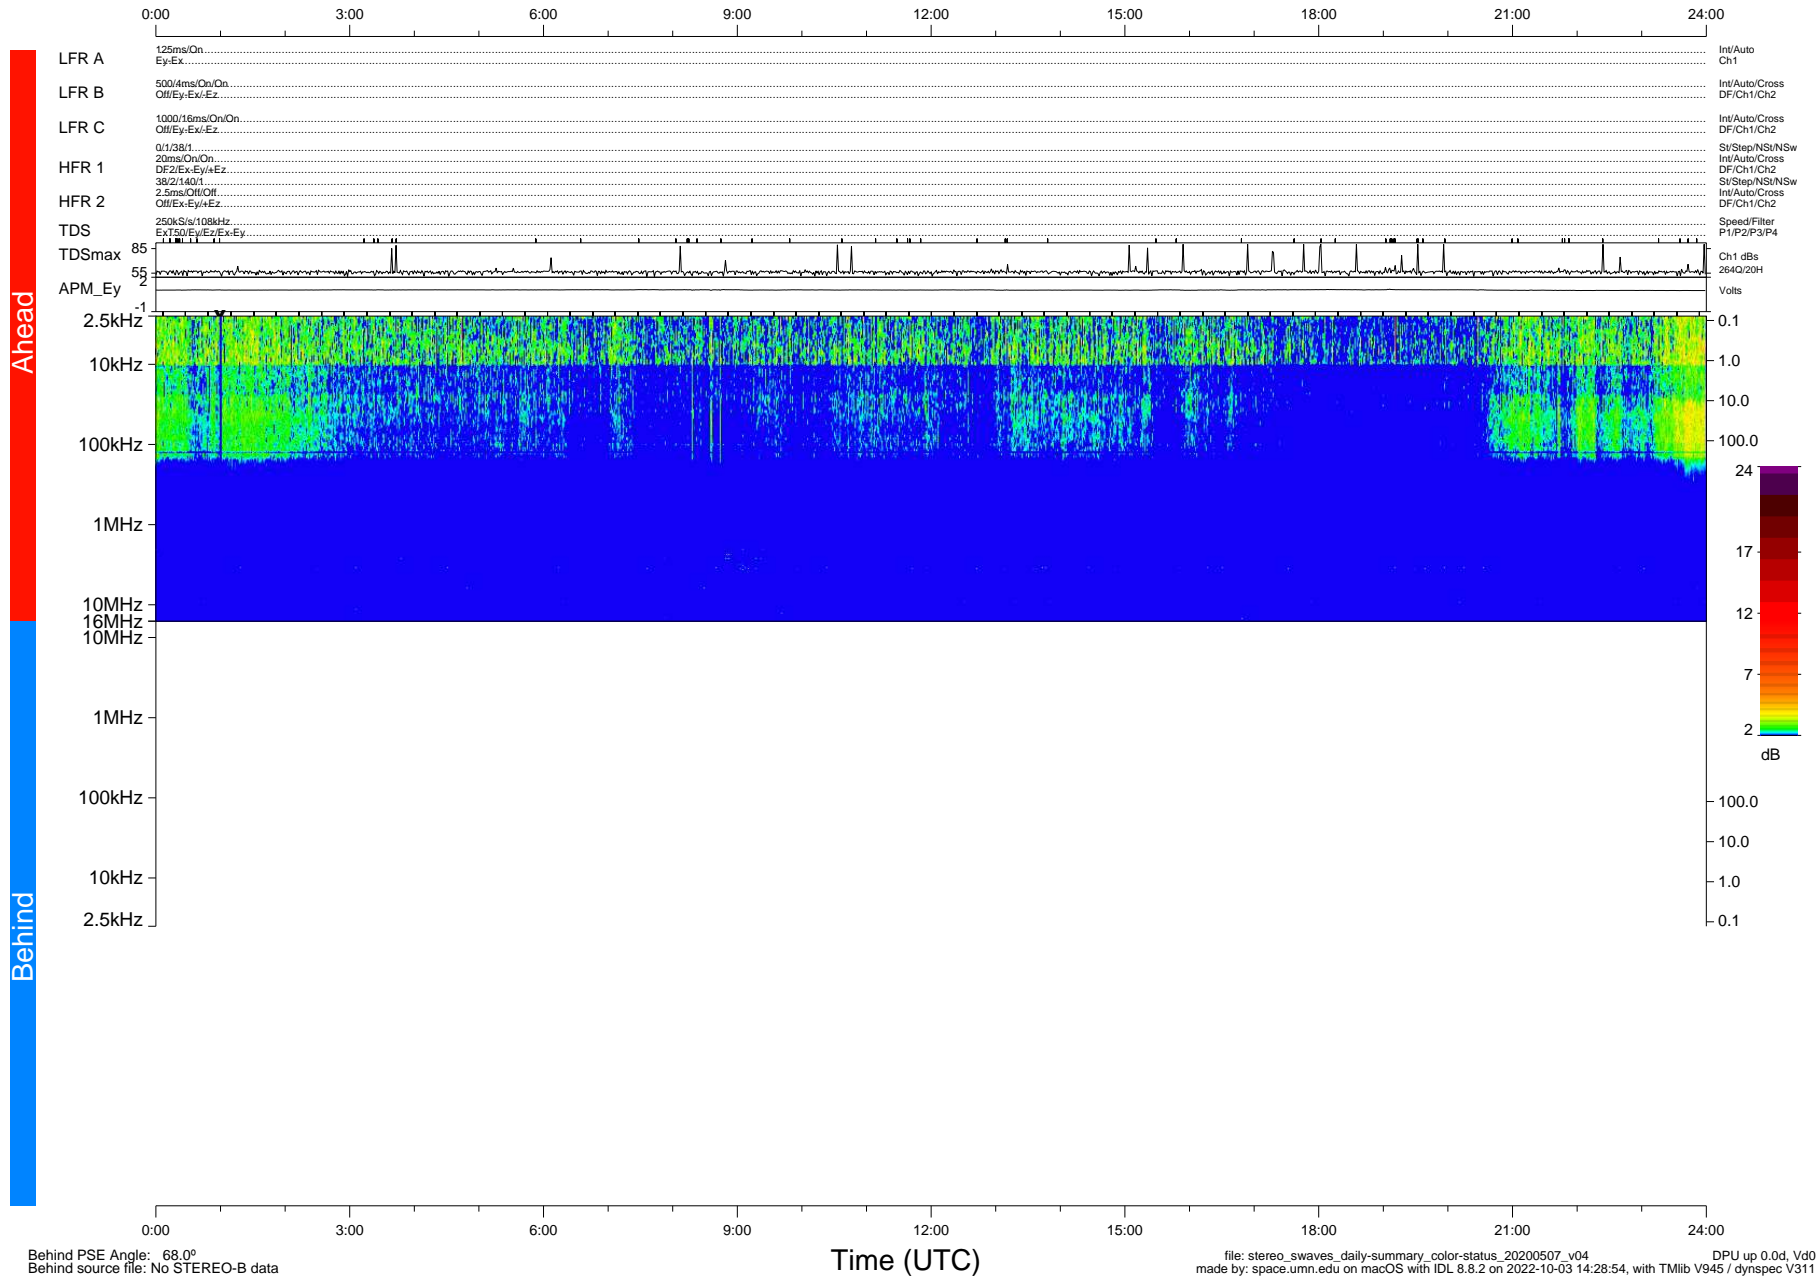

STEREO/WAVES Daily Summary - 07-May-2020 (DOY 128)

Ahead source file: swaves_ahead_2020_128_1_05.fin (Recovery: 100.0% HK, 93% Pkts)
 Ahead PSE Angle: -73.8°

DPU up 1765.9d, V412d32

Behind PSE Angle: 68.0°
 Behind source file: No STEREO-B data

Time (UTC)

file: stereo_swaves_daily-summary_color-status_20200507_v04 DPU up 0.0d, Vd0
 made by: space.umn.edu on macOS with IDL 8.8.2 on 2022-10-03 14:28:54, with Tlib V945 / dynspec V311