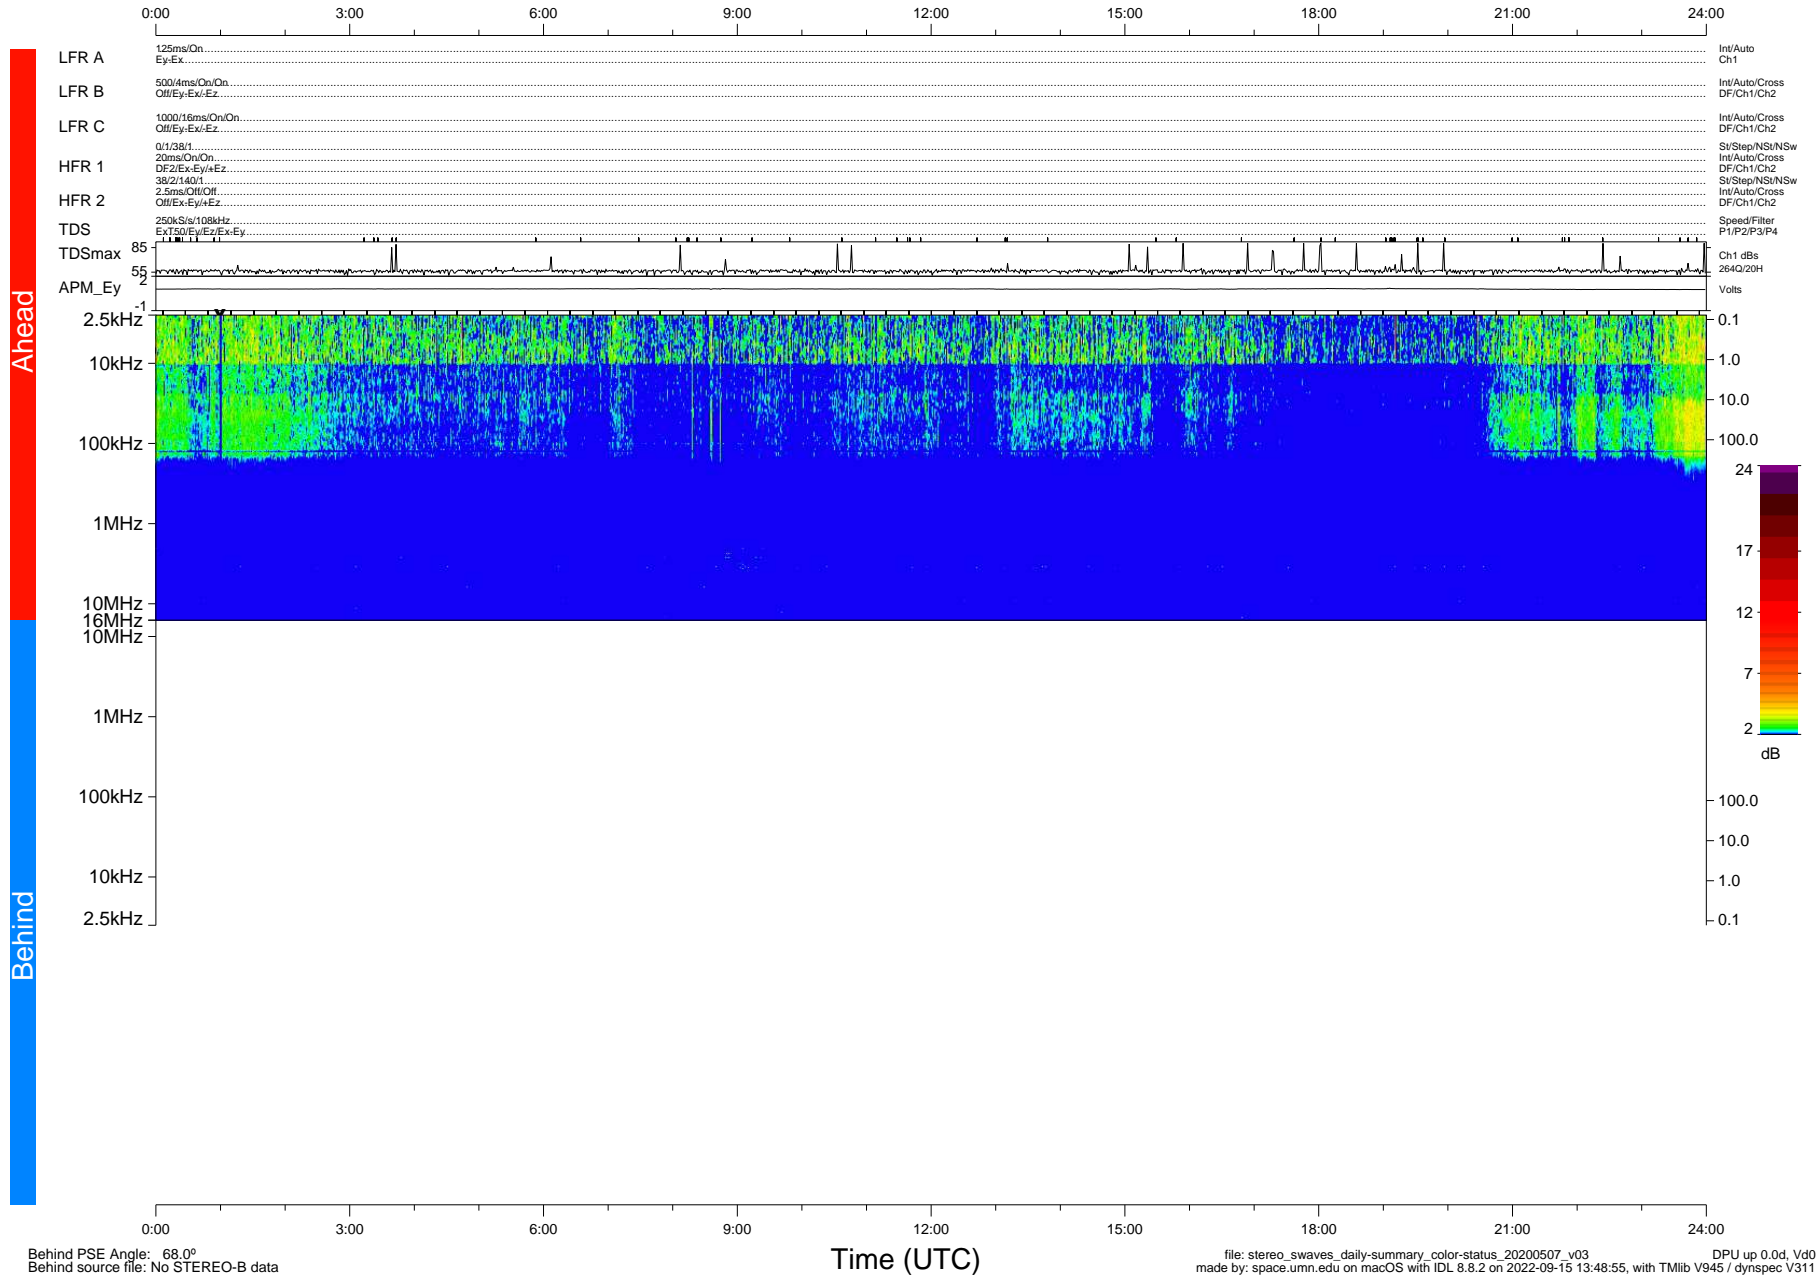

STEREO/WAVES Daily Summary - 07-May-2020 (DOY 128)

Ahead source file: swaves_ahead_2020_128_1_05.fin (Recovery: 100.0% HK, 93% Pkts)
 Ahead PSE Angle: -73.8°

DPU up 1765.9d, V412d32

Behind PSE Angle: 68.0°
 Behind source file: No STEREO-B data

file: stereo_swaves_daily-summary_color-status_20200507_v03 DPU up 0.0d, Vd0
 made by: space.umn.edu on macOS with IDL 8.8.2 on 2022-09-15 13:48:55, with Tlib V945 / dynspec V311